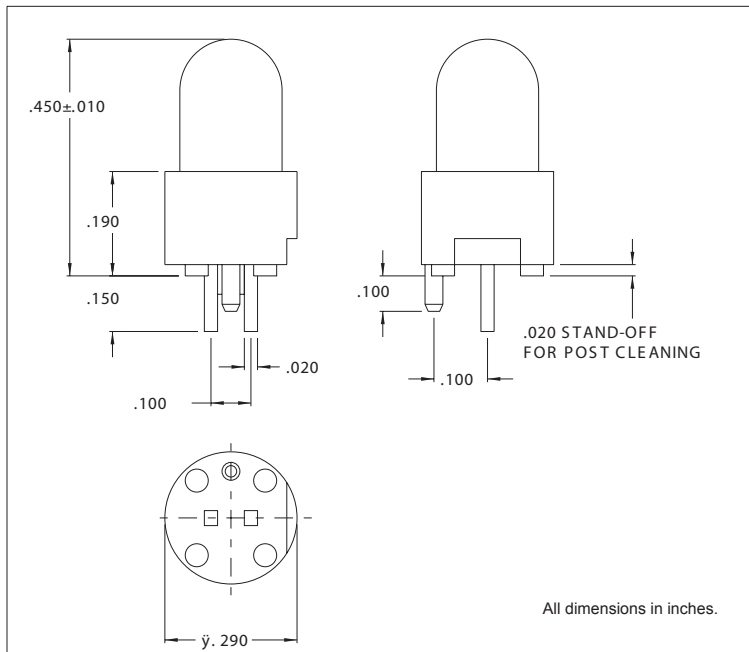

Features

- Block mounting design assures height and side-by-side spacing-alignment saves assembly costs.
- Ultra Brite T-1 3/4 LED lamp-non-diffused high intensity light.
- Press-in mounting pin secures assembly to PC board while being soldered.
- Standoffs prevent flux entrapment.
- RoHS Compliant