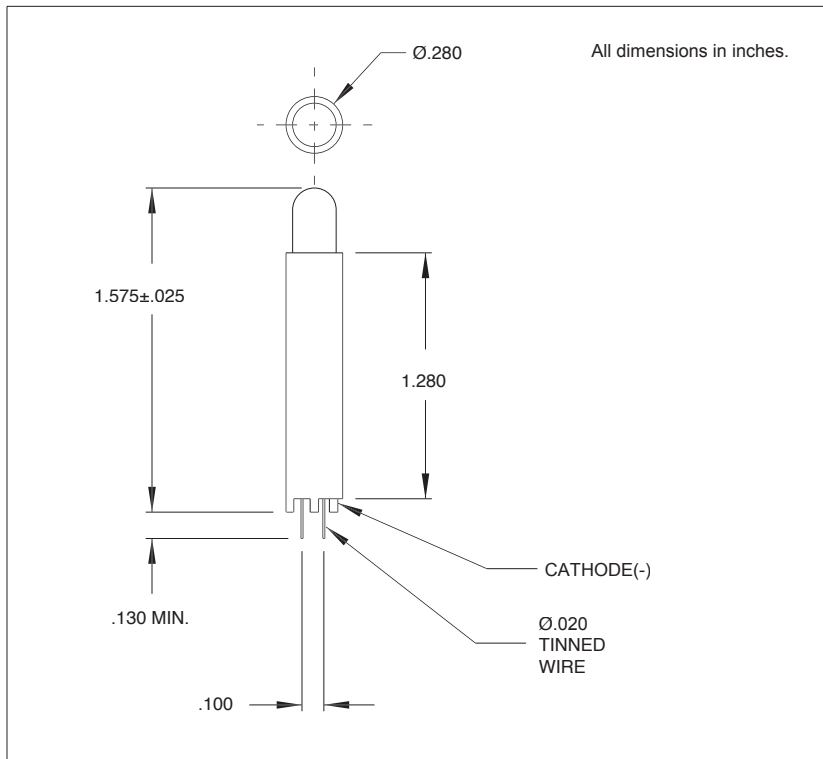

Features

- Block mounting, height and spacing alignment-saves assembly cost and time.
- Ultra Brite -T1 3/4 LED, non-diffused narrow beam high intensity light.
- Standoffs prevent flux entrapment.
- RoHS Compliant