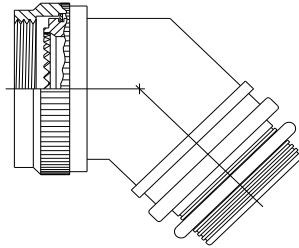

## T-FIT ADAPTER AND MOLDED PARTS BOOT KITS

**KIT COMPONENTS:**

A standard kit shall contain 1 piece each: Adapter, Boot, SolderShield Splice, Atum tubing (Kit description ends in "A" only)

1. ADAPTER (STRAIGHT, 45 OR 95 DEGREE)

STRAIGHT ADAPTER

45° ADAPTER

90° ADAPTER

2. MOLDED PARTS BOOT

3. SolderShield SPLICE

4. ATUM TUBING (KIT DESCRIPTIONS END WITH LETTER "A" ONLY)

		TITLE: <b>T-FIT Adapter and Molded Parts Boot Kits</b>	
		DOCUMENT NO: <b>T-FIT-2-12X</b>	
TOLERANCES: N/A	ANGLES: N/A		
SCALE: N/A	CAGE CODE: 06090	REVISION: <b>AM</b>	REVISION DATE: October 11, 2016
PREPARED: YUNGUYEN		ECO NO.: ECO-16-014640	
Tyco Electronics reserves the right to amend this drawing at any time. Users should evaluate the suitability of the product for their application.			