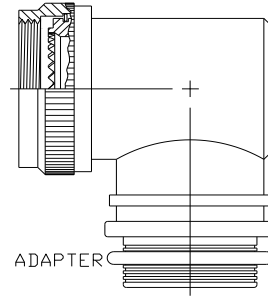

## T-FIT ADAPTER AND MOLDED PARTS BOOT KITS

**KIT COMPONENTS:**

A standard kit shall contain 1 piece each: Adapter, Boot, SolderShield Splice, Atum tubing (Kit description ends in "A" only)

1. ADAPTER (STRAIGHT, 45 OR 95 DEGREE)

STRAIGHT ADAPTER

45° ADAPTER

90° ADAPTER

2. MOLDED PARTS BOOT

3. SolderShield SPLICE

4. ATUM TUBING (KIT DESCRIPTIONS END WITH LETTER "A" ONLY)

		TITLE: <b>T-FIT Adapter and Molded Parts Boot Kits</b>	
		DOCUMENT NO: <b>T-FIT-2-12X</b>	
TOLERANCES: N/A	ANGLES: N/A		
SCALE: N/A	CAGE CODE: 06090	REVISION: <b>AM</b>	REVISION DATE: October 11, 2016
PREPARED: YUNGUYEN		ECO NO.: ECO-16-014640	
Tyco Electronics reserves the right to amend this drawing at any time. Users should evaluate the suitability of the product for their application.			