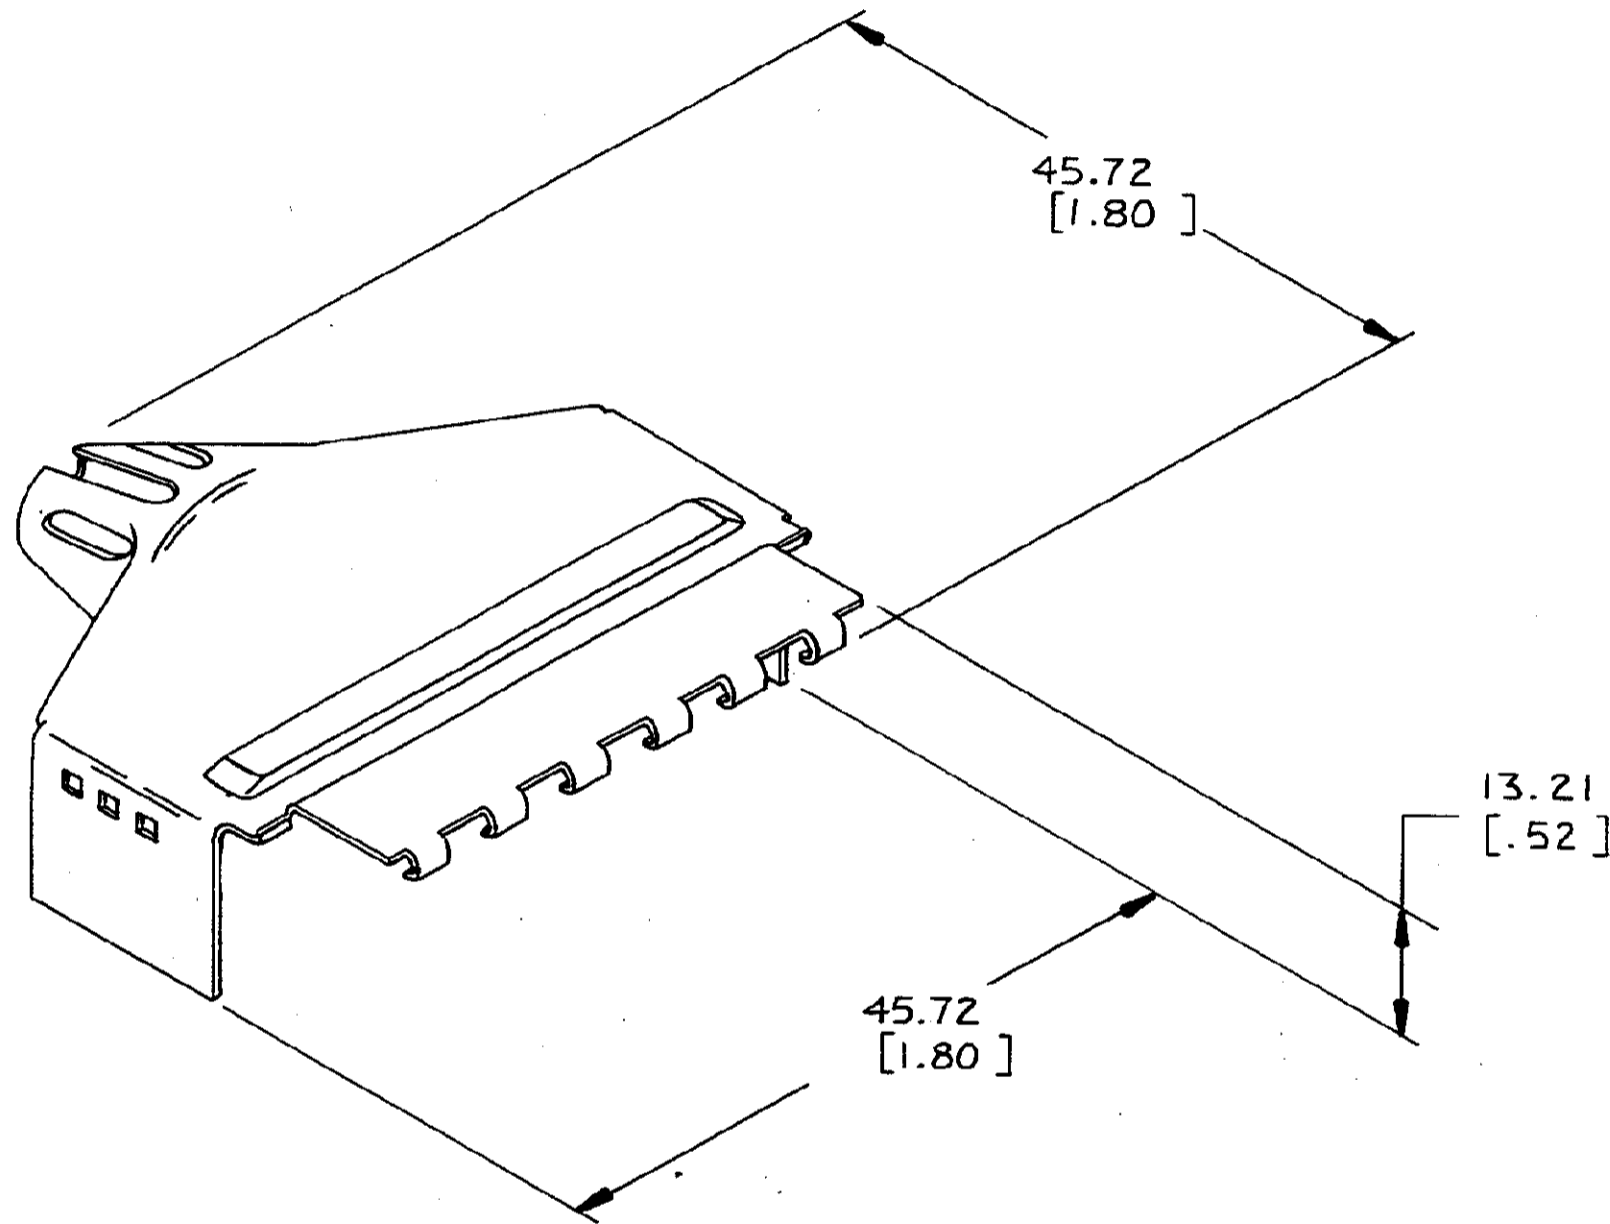

REVISIONS				DATE	APPROVED
P	F	ZONE	LTR	DESCRIPTION	
0	2			RLSD; NPI C83-144	9-8-83 SP

- 1. DIMENSIONS IN BRACKETS [] ARE IN INCHES.
- 2. CABLE RANGE: .250-.500 DIA.

554256-1 AS SHOWN

PART NO

UNLESS OTHERWISE SPECIFIED DIMENSIONS ARE IN MM TOLERANCES ON: DECIMALS = ANGLES =	CONTRACT NO	AMP AMP INCORPORATED Harrisburg, Pa. 17105	
	DR <i>S. Pozobanek 9-8-83</i>	NAME SHIELD, OUTSIDE, EMI, 180° PLUG, 36 POSITION	
MATERIAL CARBON STEEL	CHK <i>MD [unclear] 9-9-83</i>	SIZE C	FSCM NO 00779
FINISH BRIGHT NICKEL PLATE	APPD <i>Wayne Peels 9/15/83</i>	DRAWING NO 554256	SHEET 1 OF 1
	DSGN APPD	SCALE 2:1	
	OTHER APPD		