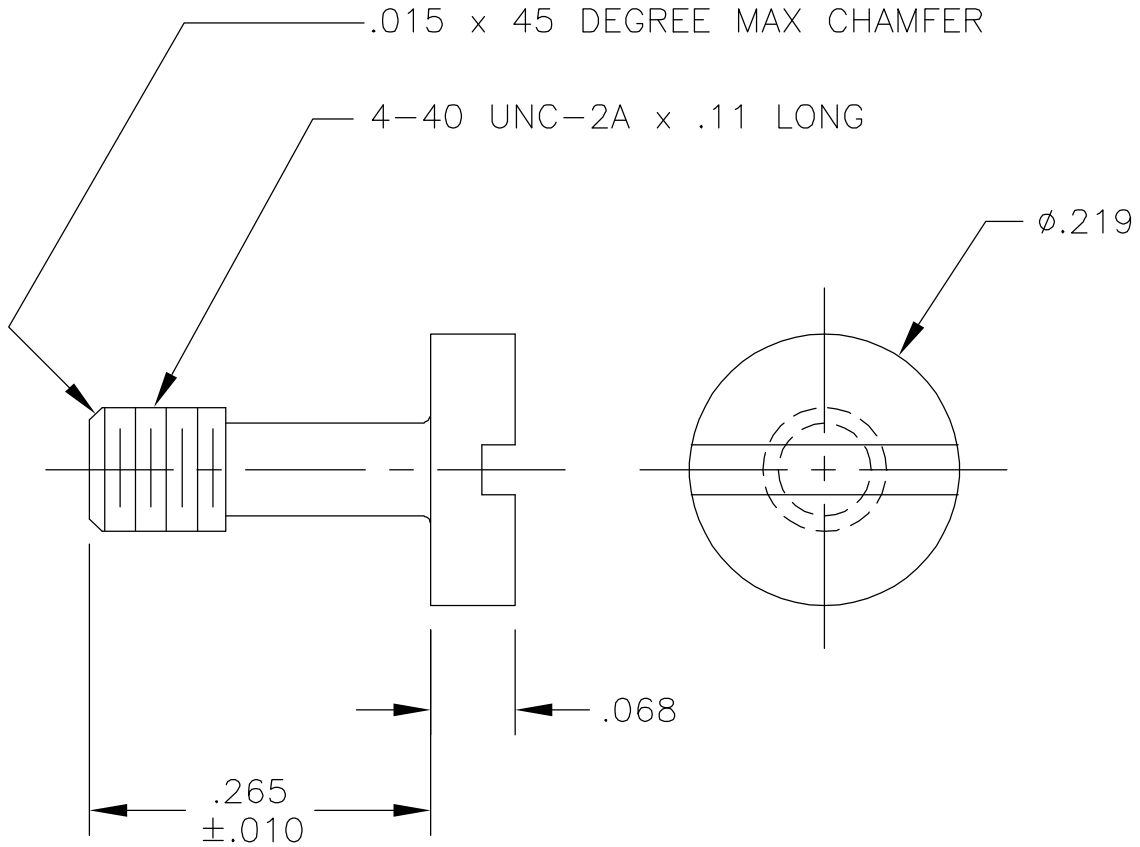

LOC	DIST	REVISIONS					
GP	00	P	LTR	DESCRIPTION	DATE	DWN	APVD
		A		REVISED PER ECO-06-025350	06NOV06	JP	WM

1. ALL DIMENSIONS SHOWN ARE MAXIMUM UNLESS OTHERWISE SPECIFIED.
2. BRIGHT ZINC PLATED CARBON STEEL.

**COPYRIGHT 2005
TYCO ELECTRONICS CORP
ALL RIGHTS RESERVED**

BULK PACKAGE	5554726-1
DESCRIPTION	PART NO

DIMENSIONS: INCHES	DWN G.PETERS	31AUG05	MATERIAL	$\triangle 2$	FINISH	$\triangle 2$	
	CHK W.MILLHIMES	31AUG05	Tyco Electronics Corporation Harrisburg, Pa 17105-3608				
TOLERANCES UNLESS OTHERWISE SPECIFIED:	APVD M.WALMSLEY	31AUG05					
0 PLC ± -	PRODUCT SPEC		NAME SCREW, PAN HEAD, CAPTIVE, SHIELDED CHAMP				
1 PLC ± -	APPLICATION SPEC						
2 PLC ± -	WEIGHT		SIZE	CAGE CODE	DRAWING NO	RESTRICTED TO	
3 PLC ± .005	-		A4	00779	C-5554726	-	
4 PLC ± -	-		CUSTOMER DRAWING			SCALE	4:1
ANGLES ± -	-		SHEET			1	OF 1
	-		REV			A	

RELEASED FOR PUBLICATION

ALL RIGHTS RESERVED.

BY TYCO ELECTRONICS CORPORATION.

COPYRIGHT