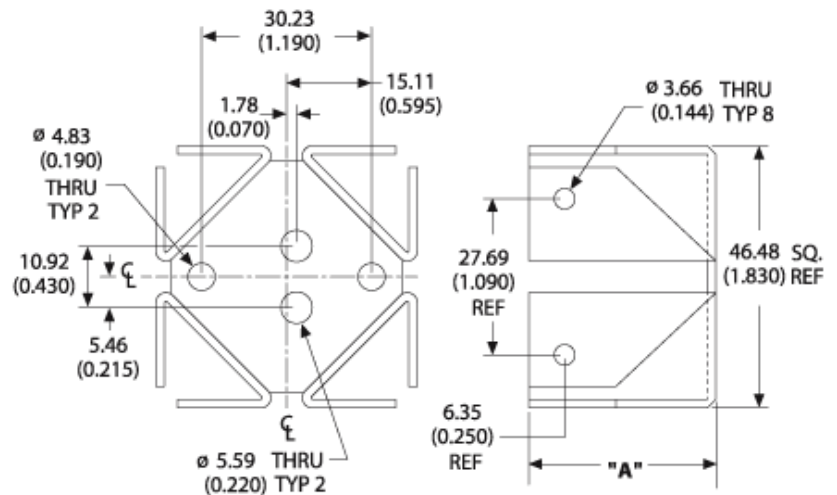

HEAT SINK DETAILS

Property	Details
Material	Aluminum
Finish	Black Anodize
Device Attachment Options	Requires Mounting Kit
Thermal Interface Material	-

Property	Details
Heat Sink Width (mm)	46.48
Heat Sink Length (mm)	46.48
Heat Sink Height (mm)	33.27
Heat Sink Mounting Direction	Horizontal

MECHANICAL & PERFORMANCE

Drawing dimensions are shown in mm, (in)

Part Number 569000B00000G

Part Number: 569003B00000G

Board Level Cooling – Square Basket 5690

Part Number: 569022B00000G