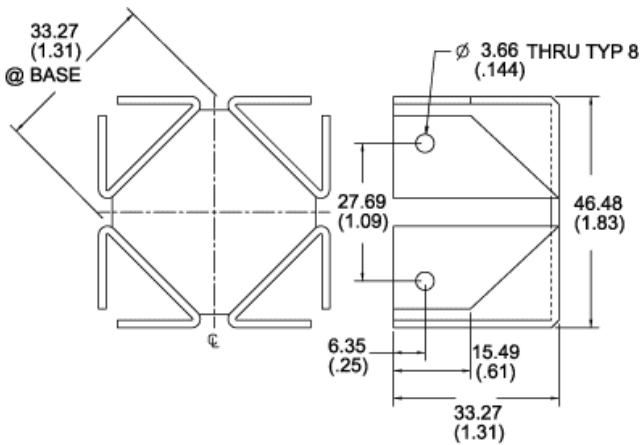

HEAT SINK DETAILS

Property	Details
Material	Aluminum
Finish	Black Anodize
Device Attachment Options	Requires Mounting Kit
Thermal Interface Material	-

Property	Details
Heat Sink Width (mm)	46.48
Heat Sink Length (mm)	46.48
Heat Sink Height (mm)	33.27
Heat Sink Mounting Direction	Horizontal

MECHANICAL & PERFORMANCE

Drawing dimensions are shown in mm, (in)

Part Number 569000B00000G

Part Number: 569003B00000G

Board Level Cooling – Square Basket 5690

Part Number: 569022B00000G