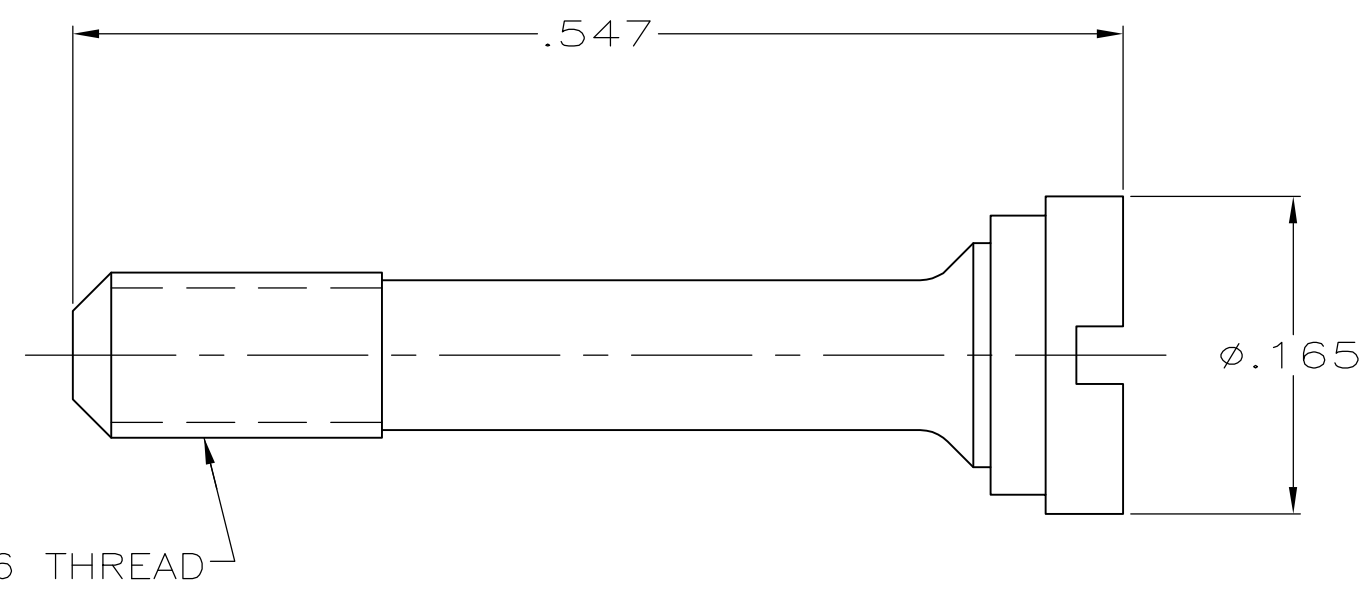

1 ZINC PLATED .000200-.000400 THICK,  
 CLEAR CHROMATE COATING.

1	5745579-3
FINISH	PART NO

THIS DRAWING IS A CONTROLLED DOCUMENT.		DWN	R.RICHARDSON	26JUN05	Tyco Electronics Corporation Harrisburg, Pa 17105-3608								
DIMENSIONS: INCHES		CHK	C.ROHDE	27JUN05									
		TOLERANCES UNLESS OTHERWISE SPECIFIED:		APVD	M.WALMSLEY	27JUN05	NAME	SLIDELATCH SCREW, #2-56, AMPLIMITE					
MATERIAL		FINISH		PRODUCT SPEC		APPLICATION SPEC		SIZE	CAGE CODE	DRAWING NO	RESTRICTED TO		
COLD ROLLED STEEL		SEE TABLE		-		-		A3	00779	C-5745579	-		
CUSTOMER DRAWING								SCALE	10:1	SHEET	1 OF 1	REV	0