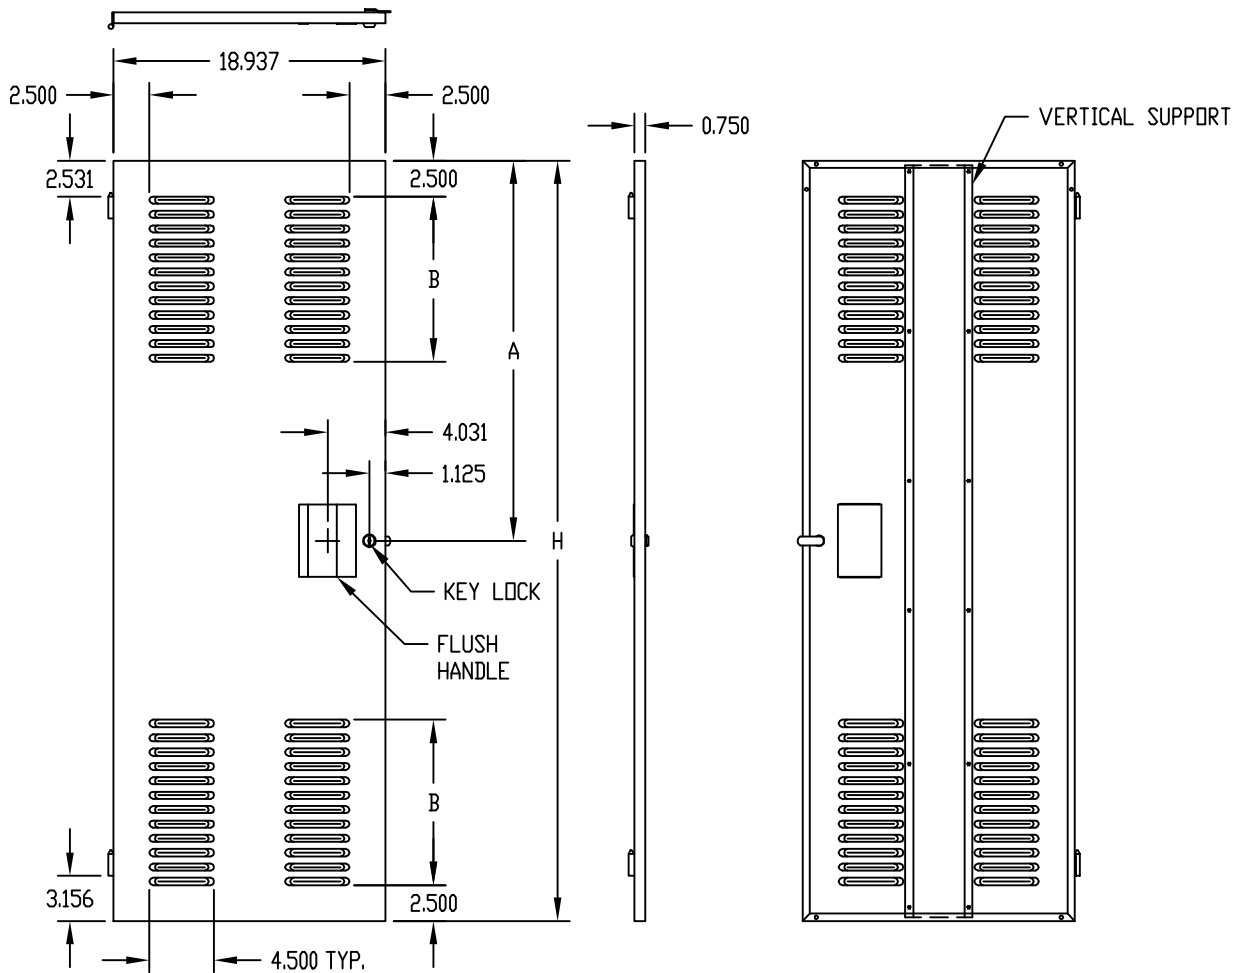

PART NAME SERIES 60 DOORS (PLAIN & LOUVERED)

PART No.

60-2340 THRU 60-2346
60-2540 THRU 60-2546

MATERIAL:

DOOR _____ 20 GA. STEEL
VERTICAL SUPPORT _____ 18 GA. STEEL

FINISH

GRAY TEXTURED OR
ROYAL BLUE TEXTURED

DOORS MAY BE USED FRONT AND/OR REAR FOR SERIES 60 UNITS,
REAR DOOR ONLY FOR SERIES 2000 UNITS,
ALL INCLINED UNITS USE 42.438 HIGH DOOR FOR REAR.
DOORS CAN BE HINGED LEFT ONLY.

- - INDICATES DOOR SUPPLIED WITHOUT A VERTICAL SUPPORT.
- ☒ - (2) SETS OF (6) SLOTTED LOUVERS CENTERED ON DOOR.
- ☐ - (4) SETS OF (6) SLOTTED LOUVERS ON DOOR.
- △ - (4) SETS OF (12) SLOTTED LOUVERS ON DOOR.

PART NUMBER		HEIGHT H	A	HEIGHT OF LOUVERS B	FITS UNITS WITH THIS PANEL SPACE
PLAIN	LOUVERED				
60-2340 •	60-2540 • ☒	21.438	10.719	5.500	21.000
60-2341	60-2541 ☐	31.938	15.969	5.500	31.500
60-2342	60-2542 △	42.438	21.219	11.500	42.000
60-2343	60-2543 △	52.938	26.469	11.500	52.500
60-2344	60-2544 △	61.688	30.844	11.500	61.250
60-2345	60-2545 △	70.438	35.219	11.500	70.000
60-2346	60-2546 △	79.188	39.594	11.500	78.750