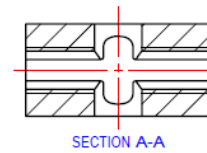

Size Charts

Specifications

SKU	60002
Product Name	Slide Beam0824-016-Blue (Pair)
Length	16mm
Cross-section Area	8 x 24mm
Gross Weight	7g (0.25oz)
Package Content (Quantity x Part Name)	2x Slide Beam0824-016