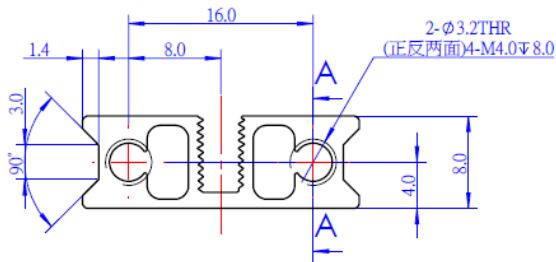

Email & Skype: info@chipsmall.com Web: www.chipsmall.com

Address: A1208, Overseas Decoration Building, #122 Zhenhua RD., Futian, Shenzhen, China

Slide Beam0824-016-Blue (Pair)

SKU: 60002 Weight: 7.00 Gram

Features

- ? Made from heavy-duty 6061 aluminum extrusion
- ? With holes on 16mm increments, and M4 threaded holes on both ends
- ? Cross-section area 8x24mm, length 16mm
- ? High wear resistance and high intensity
- ? Strong rigidity

Size Charts

Specifications

SKU	60002
Product Name	Slide Beam0824-016-Blue (Pair)
Length	16mm
Cross-section Area	8 x 24mm
Gross Weight	7g (0.25oz)
Package Content (Quantity x Part Name)	2x Slide Beam0824-016