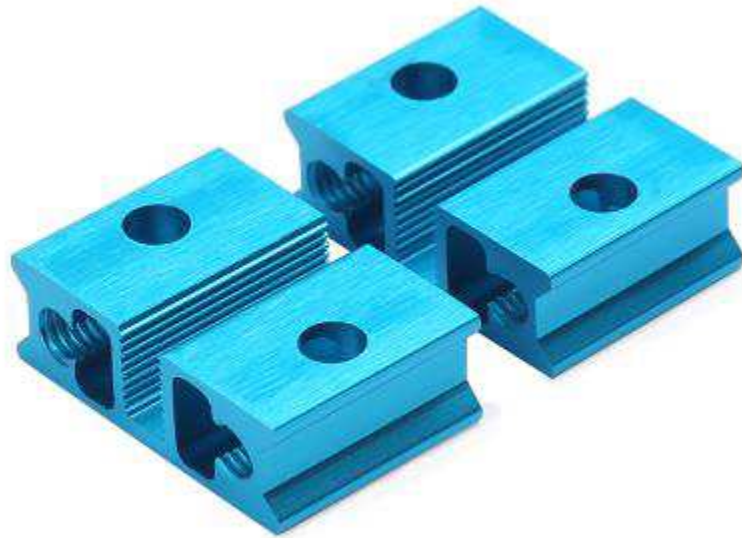

Email & Skype: info@chipsmall.com Web: www.chipsmall.com

Address: A1208, Overseas Decoration Building, #122 Zhenhua RD., Futian, Shenzhen, China

Slide Beam0824-016-Blue (Pair)

SKU: 60002 Weight: 7.00 Gram

What Is Slide Beam0824-016?

Slide Beam0824-016 is a frequently-used mechanical part of Makeblock platform, and also compatibles with most Makeblock mechanical components. There are various mounting holes and a threaded slot on the plane of this beam which allow you to assemble on other structures easily.

Features

- ? Made from heavy-duty 6061 aluminum extrusion
- ? With holes on 16mm increments, and M4 threaded holes on both ends
- ? Cross-section area 8x24mm, length 16mm
- ? High wear resistance and high intensity
- ? Strong rigidity

Size Charts

Specifications

SKU	60002
Product Name	Slide Beam0824-016-Blue (Pair)
Length	16mm
Cross-section Area	8 x 24mm
Gross Weight	7g (0.25oz)
Package Content (Quantity x Part Name)	2x Slide Beam0824-016