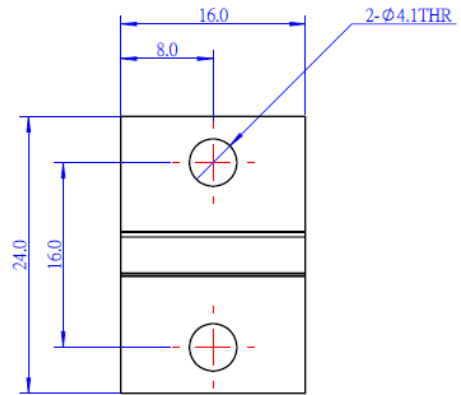

Email & Skype: info@chipsmall.com Web: www.chipsmall.com

Address: A1208, Overseas Decoration Building, #122 Zhenhua RD., Futian, Shenzhen, China

Slide Beam0824-016-Blue (Pair)

SKU: 60002 Weight: 7.00 Gram

Features

- ? Made from heavy-duty 6061 aluminum extrusion
- ? With holes on 16mm increments, and M4 threaded holes on both ends
- ? Cross-section area 8x24mm, length 16mm
- ? High wear resistance and high intensity
- ? Strong rigidity

Size Charts

Specifications

SKU	60002
Product Name	Slide Beam0824-016-Blue (Pair)
Length	16mm
Cross-section Area	8 x 24mm
Gross Weight	7g (0.25oz)
Package Content (Quantity x Part Name)	2x Slide Beam0824-016