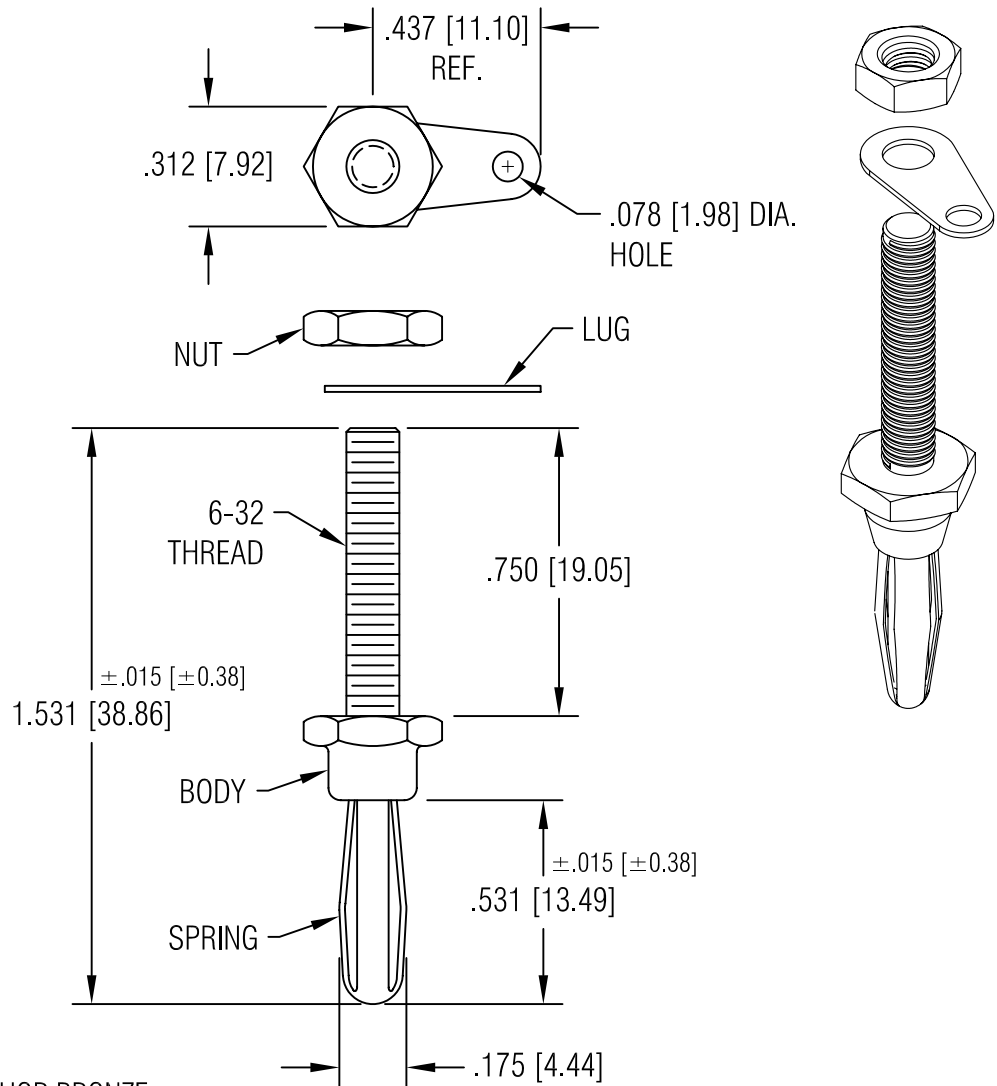

THIS DOCUMENT IS THE PROPERTY OF
KEYSTONE ELECTRONICS CORP. AND
SHALL NOT BE REPRODUCED, DISTRIBUTED
OR USED AS A BASIS FOR MANUFACTURE
WITHOUT PRIOR WRITTEN PERMISSION
FROM KEYSTONE ELECTRONICS CORP.

NOTES:

1. SPRING: MAT'L - PHOSPHOR BRONZE
  FINISH - NICKEL PLATE
- BODY: MAT'L - BRASS
  FINISH - NICKEL PLATE
- NUT: MAT'L - BRASS
  FINISH - ZINC PLATE
- LUG: MAT'L - BRASS
  FINISH - TIN PLATE

2. NUT AND LUG SUPPLIED UNASSEMBLED.

7.08.08	CHANGE AS PER ECN 08-117	D
11.1.07	CHANGE AS PER ECN 07-075	C
1.10.02	CHANGE AS PER ECN 02-002	B
DATE	DESCRIPTION	REV.

KEYSTONE ELECTRONICS CORP.			
ASTORIA, N.Y. 11105-2017			
PART NAME			
EXTERNAL THREAD BANANA PLUG			
MATERIAL			
AS NOTED			
FINISH		DRN BY	DATE
AS NOTED		BOONE	12.17.82
		APP'D	SCALE
		LN	2X
TOLERANCES	INCH [MM]	CODE	DWG NO.
DECIMAL	± .005 [± 0.15]	C	6074-2
ANGULAR	± 1°		
UNLESS OTHERWISE SPECIFIED