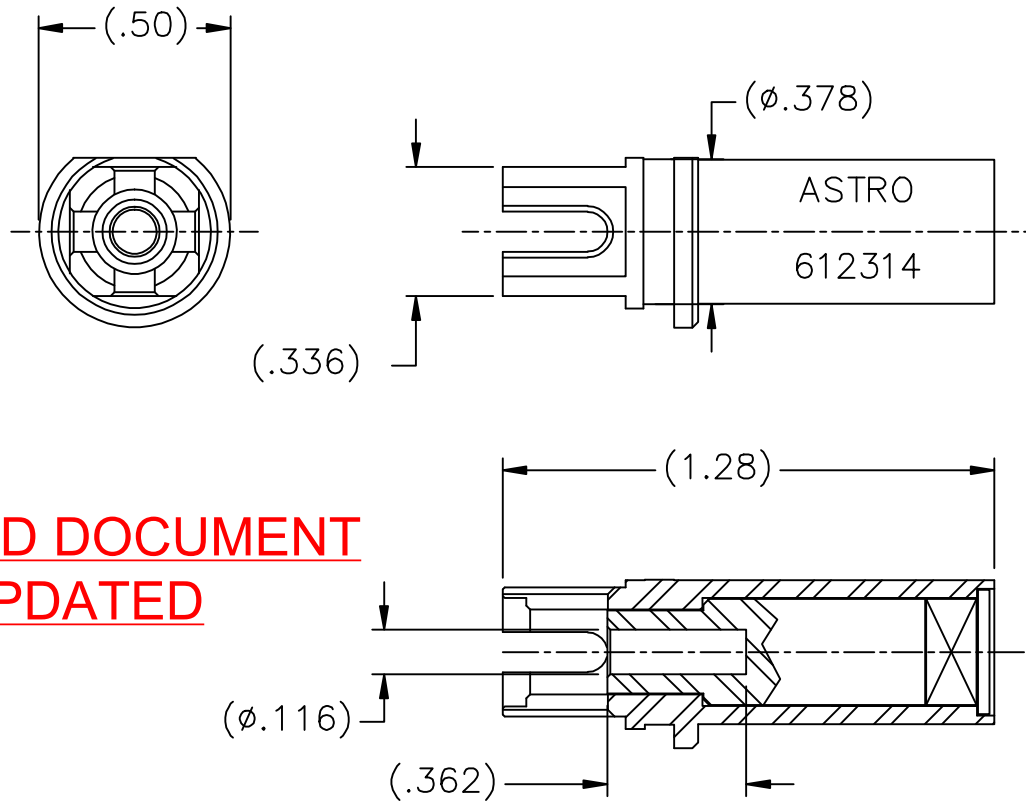

612314-ENV

**UNCONTROLLED DOCUMENT
WILL NOT BE UPDATED**

NOTES: 1. THIS IS AN AUTOCAD DRAWING, DO NOT CHANGE MANUALLY.

A	NEW RELEASE.	DYO	05-03-10	MMK	THESE DRAWINGS, SPECIFICATIONS OR OTHER DATA ARE AND REMAIN, THE PROPERTY OF ASTRO TOOL CORP. AND MUST BE RETURNED UPON REQUEST. THEY CONTAIN INFORMATION OWNED AND/OR DEVELOPED BY ASTRO AT ITS OWN PRIVATE EXPENSE AND MAY NOT BE USED, DUPLICATED OR DISCLOSED TO OTHERS, IN WHOLE OR IN PART FOR DESIGN, MANUFACTURE OR PROCUREMENT WITHOUT THE WRITTEN PERMISSION OF ASTRO TOOL CORP. EACH AND EVERY TIME.	SCALE:	UNLESS OTHERWISE SPECIFIED: DECIMALS: .XXX $\pm$ .005 .XX $\pm$ .010 .X $\pm$ .030 ANGLES: $\pm$ 1°	21615 S.W. TUALATIN VALLEY HWY., BEAVERTON OR 97006	CAGE 58164
						N.T.S.			DESCRIPTION: ENVELOPE DRAWING: 612314 POSITIONER ASSEMBLY
REV.	DESCRIPTION	BY	DATE	APR.		DWN BY:		PART NO.	A 612314-ENV
						DATE:			
						APPROVED: