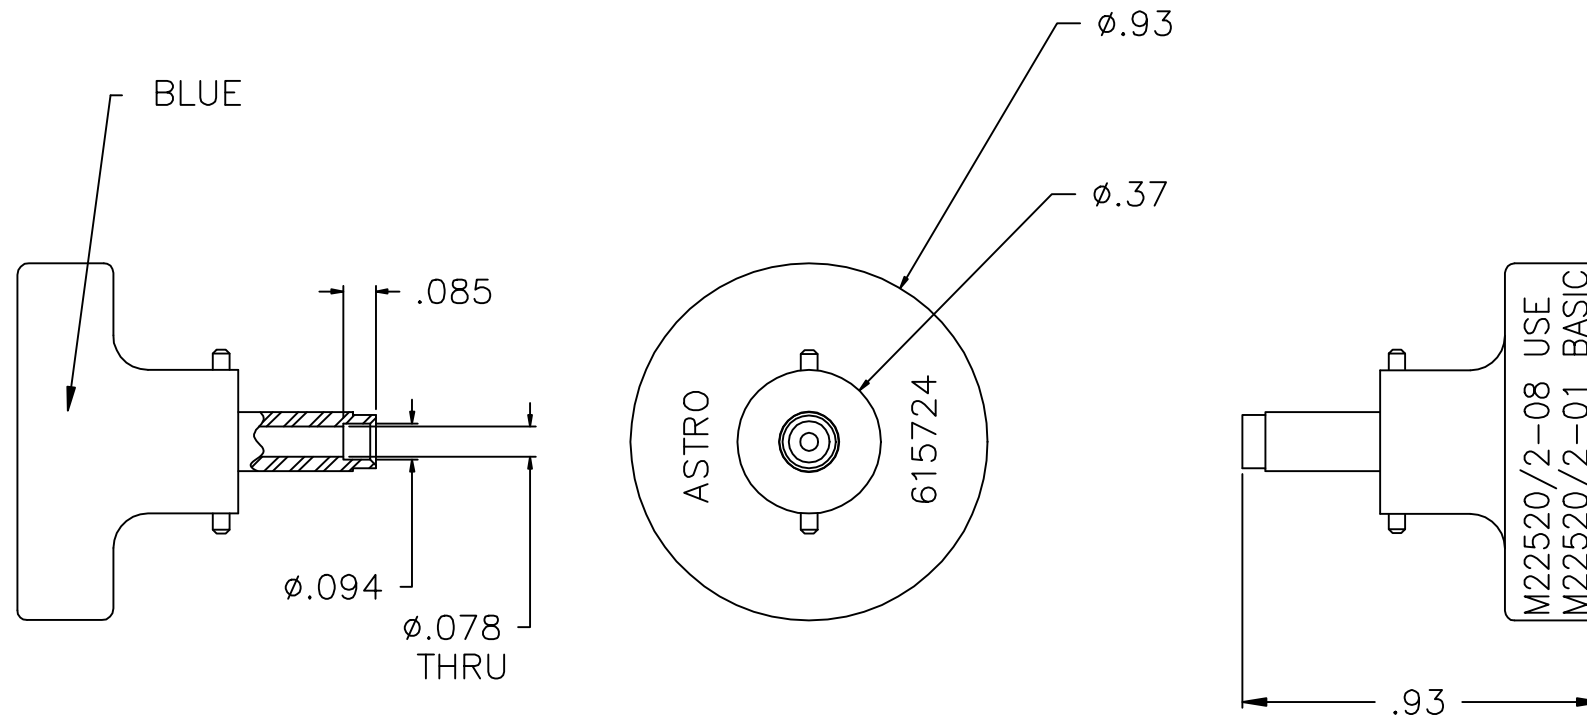

**UNCONTROLLED DOCUMENT
WILL NOT BE UPDATED**

NOTES: 1. THIS IS AN ACAD DRAWING DO NOT CHANGE MANUALLY.

THESE DRAWINGS, SPECIFICATIONS OR OTHER DATA ARE AND REMAIN THE PROPERTY OF ASTRO TOOL CORP. AND MUST BE RETURNED UPON REQUEST. THEY CONTAIN INFORMATION OWNED AND/OR DEVELOPED BY ASTRO AT ITS OWN PRIVATE EXPENSE AND MAY NOT BE USED, DUPLICATED OR DISCLOSED TO OTHERS, IN WHOLE OR IN PART FOR DESIGN, MANUFACTURE OR PROCUREMENT WITHOUT THE WRITTEN PERMISSION OF ASTRO TOOL CORP. EACH AND EVERY TIME.					SCALE:	UNLESS OTHERWISE SPECIFIED: DECIMALS: .XXX $\pm$ .005 .XX $\pm$ .010 .X $\pm$ .030 ANGLES: $\pm$ 1°	21615 S.W. TUALATIN VALLEY HWY., BEAVERTON OR 97006	CAGE 58164		
					DWN BY:			DATE:	DESCRIPTION:	PART NO.
REV.	DESCRIPTION	BY	DATE	APR.	APPROVED:					
A	NEW RELEASE.	DYO	06-24-09	MMK			ENVELOPE DRAWING: 615724 POSITIONER (M22520/2-08)	B 615724-ENV