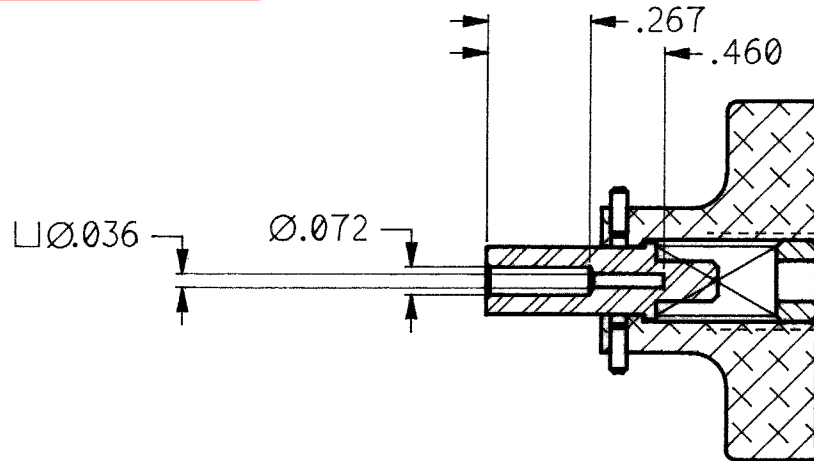

FILE COPY NOV 18 1993

**UNCONTROLLED DOCUMENT
WILL NOT BE UPDATED**

**FILE# 64200IC
CAD# M64200IC**

5. NOTIFY BURNDY/FCI AFTER ANY CHANGES TO DRAWING.
4. REF: JUPITER PART# JBX I OUT LP07.
- 3.
2. THIS IS A CUSTOMER REFERENCE DRAWING, TO ORDER USE PART # 642001.
1. THIS IS A CAD DRAWING DO NOT CHANGE MANUALLY

NOTES:

2					THESE DRAWINGS, SPECIFICATIONS OR OTHER DATA ARE AND REMAIN THE PROPERTY OF ASTRO TOOL CORP. AND MUST BE RETURNED UPON REQUEST. THEY CONTAIN INFORMATION OWNED AND/OR DEVELOPED BY ASTRO AT ITS OWN PRIVATE EXPENSE AND MAY NOT BE USED, DUPLICATED OR DISCLOSED TO OTHERS, IN WHOLE OR IN PART FOR DESIGN, MANUFACTURE, OR PROCUREMENT WITHOUT THE WRITTEN PERMISSION OF ASTRO TOOL CORP. EACH AND EVERY TIME.	SCALE: 2:1	UNLESS OTHERWISE SPECIFIED: DECIMALS: .XXX ± .005 .XX ± .010 .X ± .030 ANGLES: ± 1°	ASTRO TOOL CORP. 21615 S.W. TUALATIN VALLEY HWY., BEAVERTON OR 97006	CAGE 58164		
						DWN BY: GM			DATE: 4-7-93	APPROVED:	DESCRIPTION: POSITIONER ASSEMBLY
REV.	DESCRIPTION	BY	DATE	APR.				PART NO.	A | 64200IC