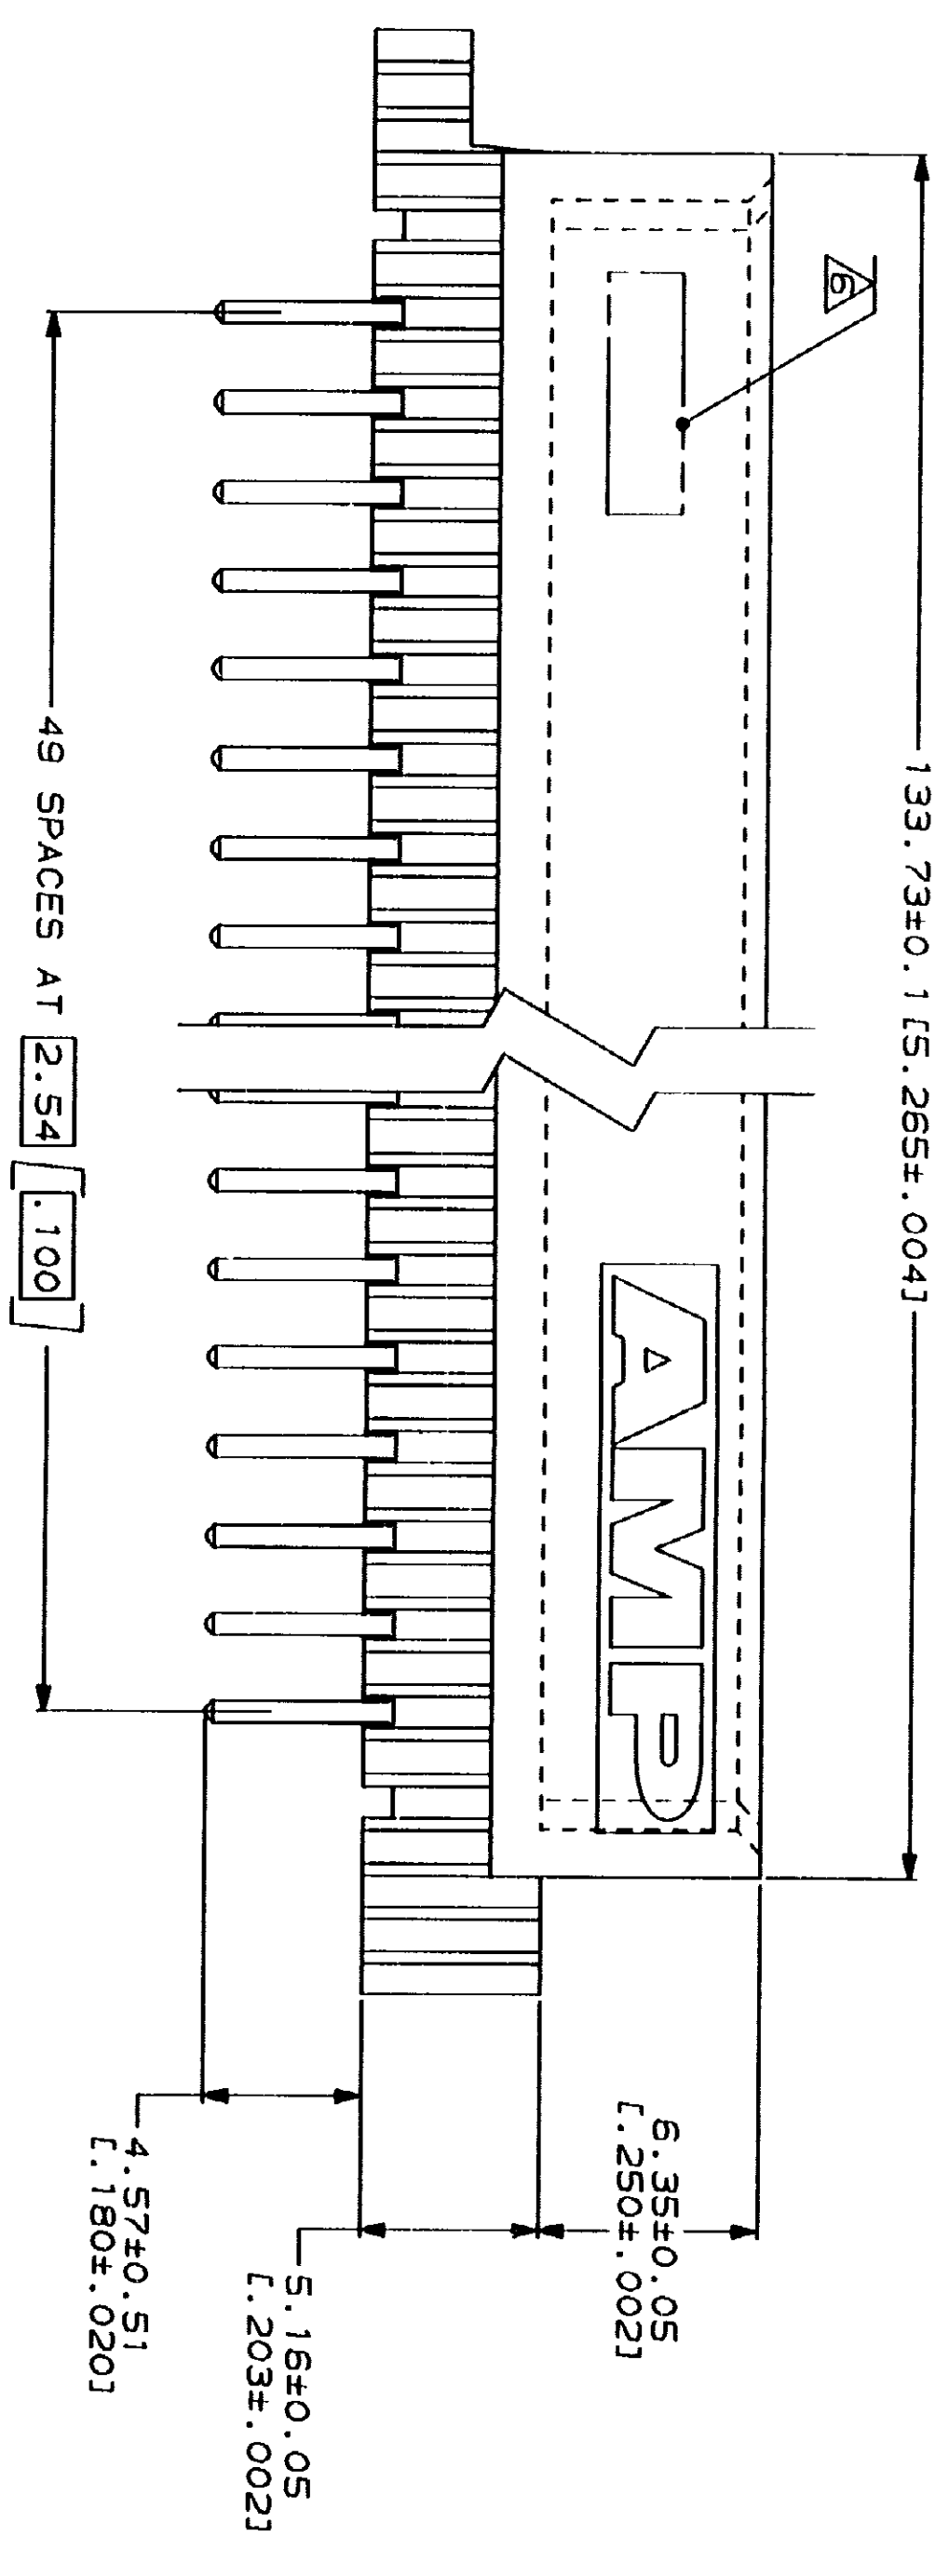

PC BOARD LAYOUT

OBsolete	REV	DATE	DESCRIPTION	NO. OF LOADED POSITIONS	ASSY PART NUMBER
1-50	A	3/18/91		150	650911-9
1-50	A	3/26/91		150	650911-5

NOTES: POSITIONS LOADED, ROWS LOADED

DO NOT SCALE PRINT. UNLESS SPECIFIED DIMENSIONS IN MM (INCHES)		DR	L. BRINER	3/18/91	PART NO
1 PLC DEC ± 0.1	2 PLC DEC ± 0.131 (0.051)	CHK	D.C. RUBENDALL	3/26/91	AMP Incorporated Harrisburg, PA 17105-3608
MATERIAL		APPD	D.C. RUBENDALL	3/26/91	P1N ASSEMBLY, EUROCARD, TYPE "R"
HOUSING, POST, A		APPD	K.R. PARKER	3/26/91	
POST, A		PRODUCT SPEC			
FINISH		SIZE	CAGE CODE	DRAWING NO	
POST, A		SCALE	00779	650911	
		WEIGHT	5.1	1 OF 1	