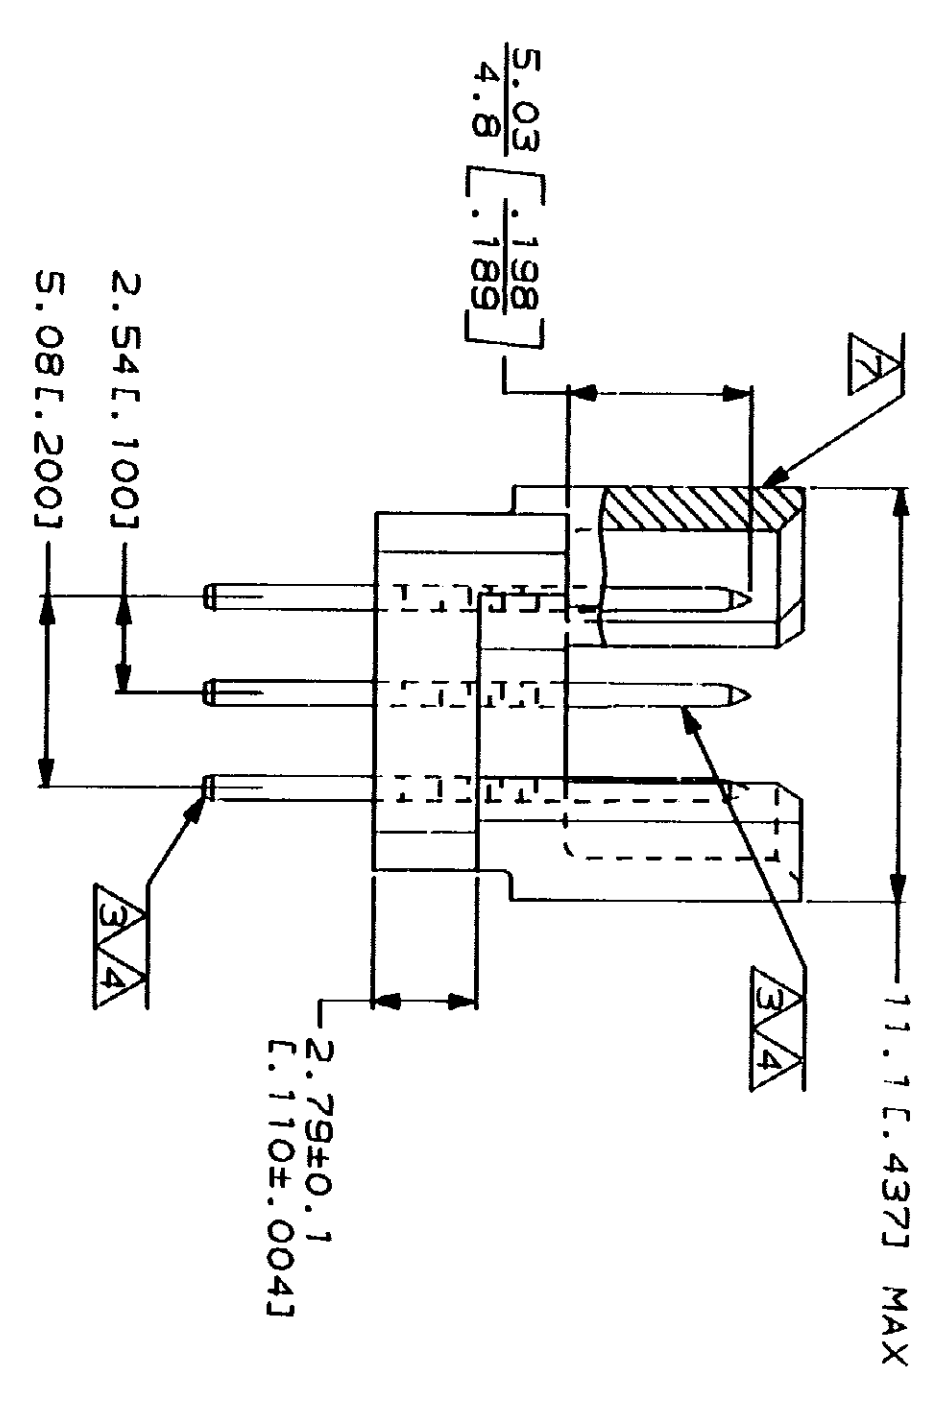

PC BOARD LAYOUT

OBsolete	REV	DATE	DESCRIPTION	NO. OF LOADED POSITIONS	ASSY PART NUMBER
1-50	A	3/18/91		150	650911-9
1-50	A	3/26/91		150	650911-5

NOTES: POSITIONS LOADED, ROWS LOADED

DO NOT SCALE PRINT. UNLESS SPECIFIED DIMENSIONS IN MM (INCHES)		DR	L. BRINER	3/18/91	PART NO
1 PLC DEC ± 0.1	2 PLC DEC ± 0.131 (0.051)	CHK	D.C. RUBENDALL	3/26/91	AMP Incorporated Harrisburg, PA 17105-3608
MATERIAL		APPD	D.C. RUBENDALL	3/26/91	P1N ASSEMBLY, EUROCARD, TYPE "R"
HOUSING, POST, A		APPD	K.R. PARKER	3/26/91	
POST, A		PRODUCT SPEC			
FINISH		SIZE	CAGE CODE	DRAWING NO	
POST, A		SCALE	00779	650911	
		WEIGHT	5.1	1 OF 1	