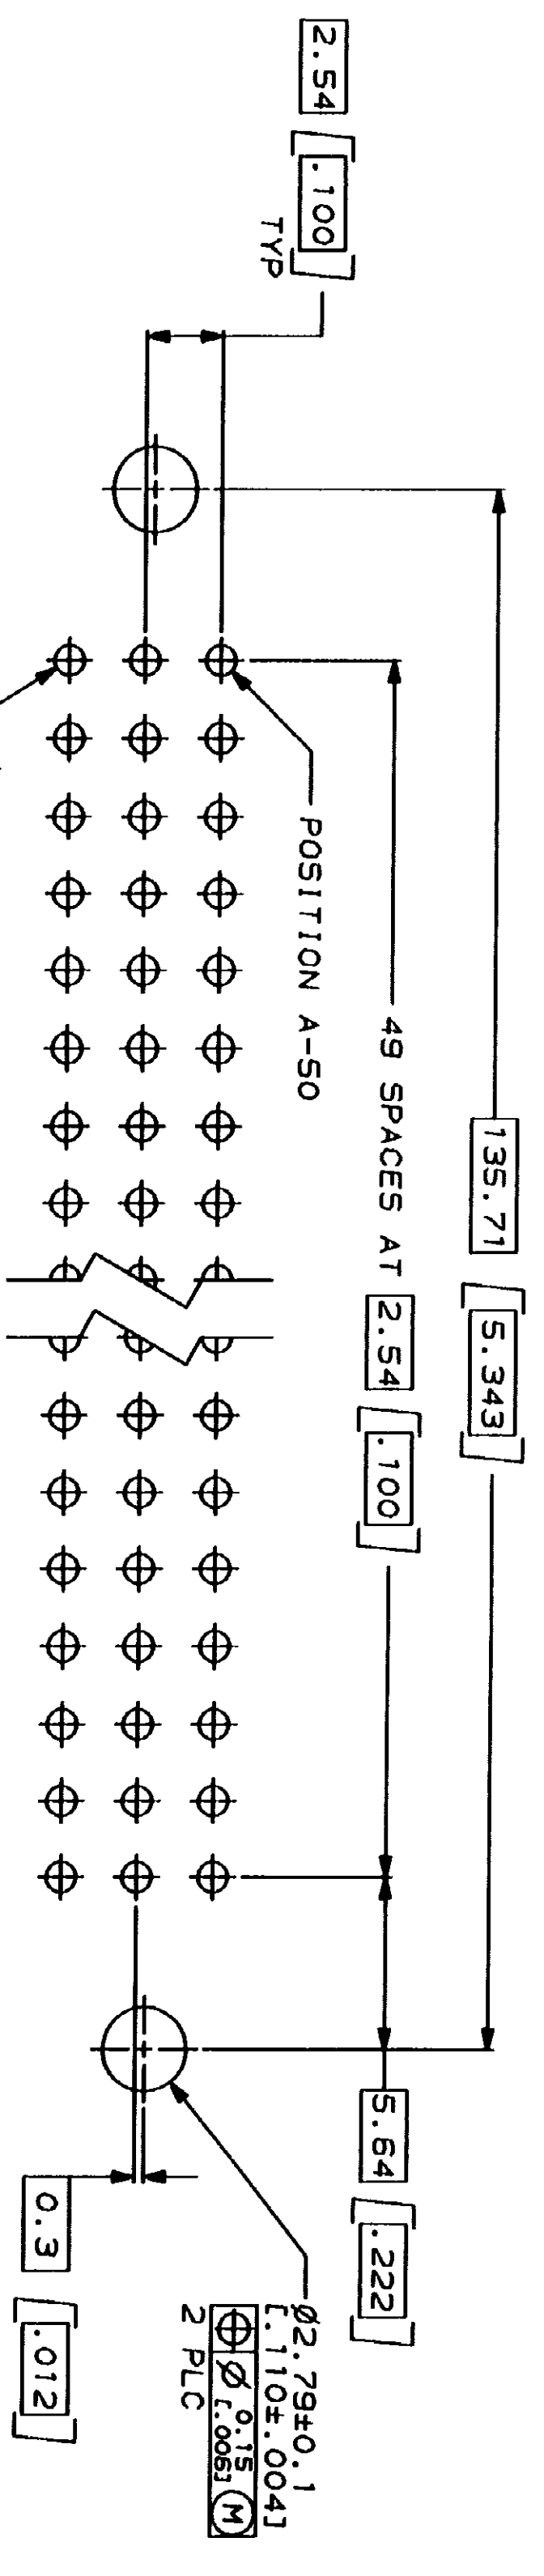

PC BOARD LAYOUT

OBsolete	REV	DATE	DESCRIPTION	NO. OF LOADED POSITIONS	ASSY PART NUMBER
1-50	A	3/18/91		150	650911-9
1-50	A	3/26/91		150	650911-5

NOTES: POSITIONS LOADED, ROWS LOADED

DO NOT SCALE PRINT. UNLESS SPECIFIED DIMENSIONS IN MM (INCHES)		DR	L. BRINER	3/18/91	PART NO
1 PLC DEC ± 0.1	2 PLC DEC ± 0.131 (0.051)	CHK	D.C. RUBENDALL	3/26/91	AMP Incorporated Harrisburg, PA 17105-3608
MATERIAL		APPD	D.C. RUBENDALL	3/26/91	P1N ASSEMBLY, EUROCARD, TYPE "R"
HOUSING, POST, A		APPD	K.R. PARKER	3/26/91	
POST, A		PRODUCT SPEC			
FINISH		SIZE	CAGE CODE	DRAWING NO	
POST, A		SCALE	00779	650911	
		WEIGHT	5.1	1 OF 1	