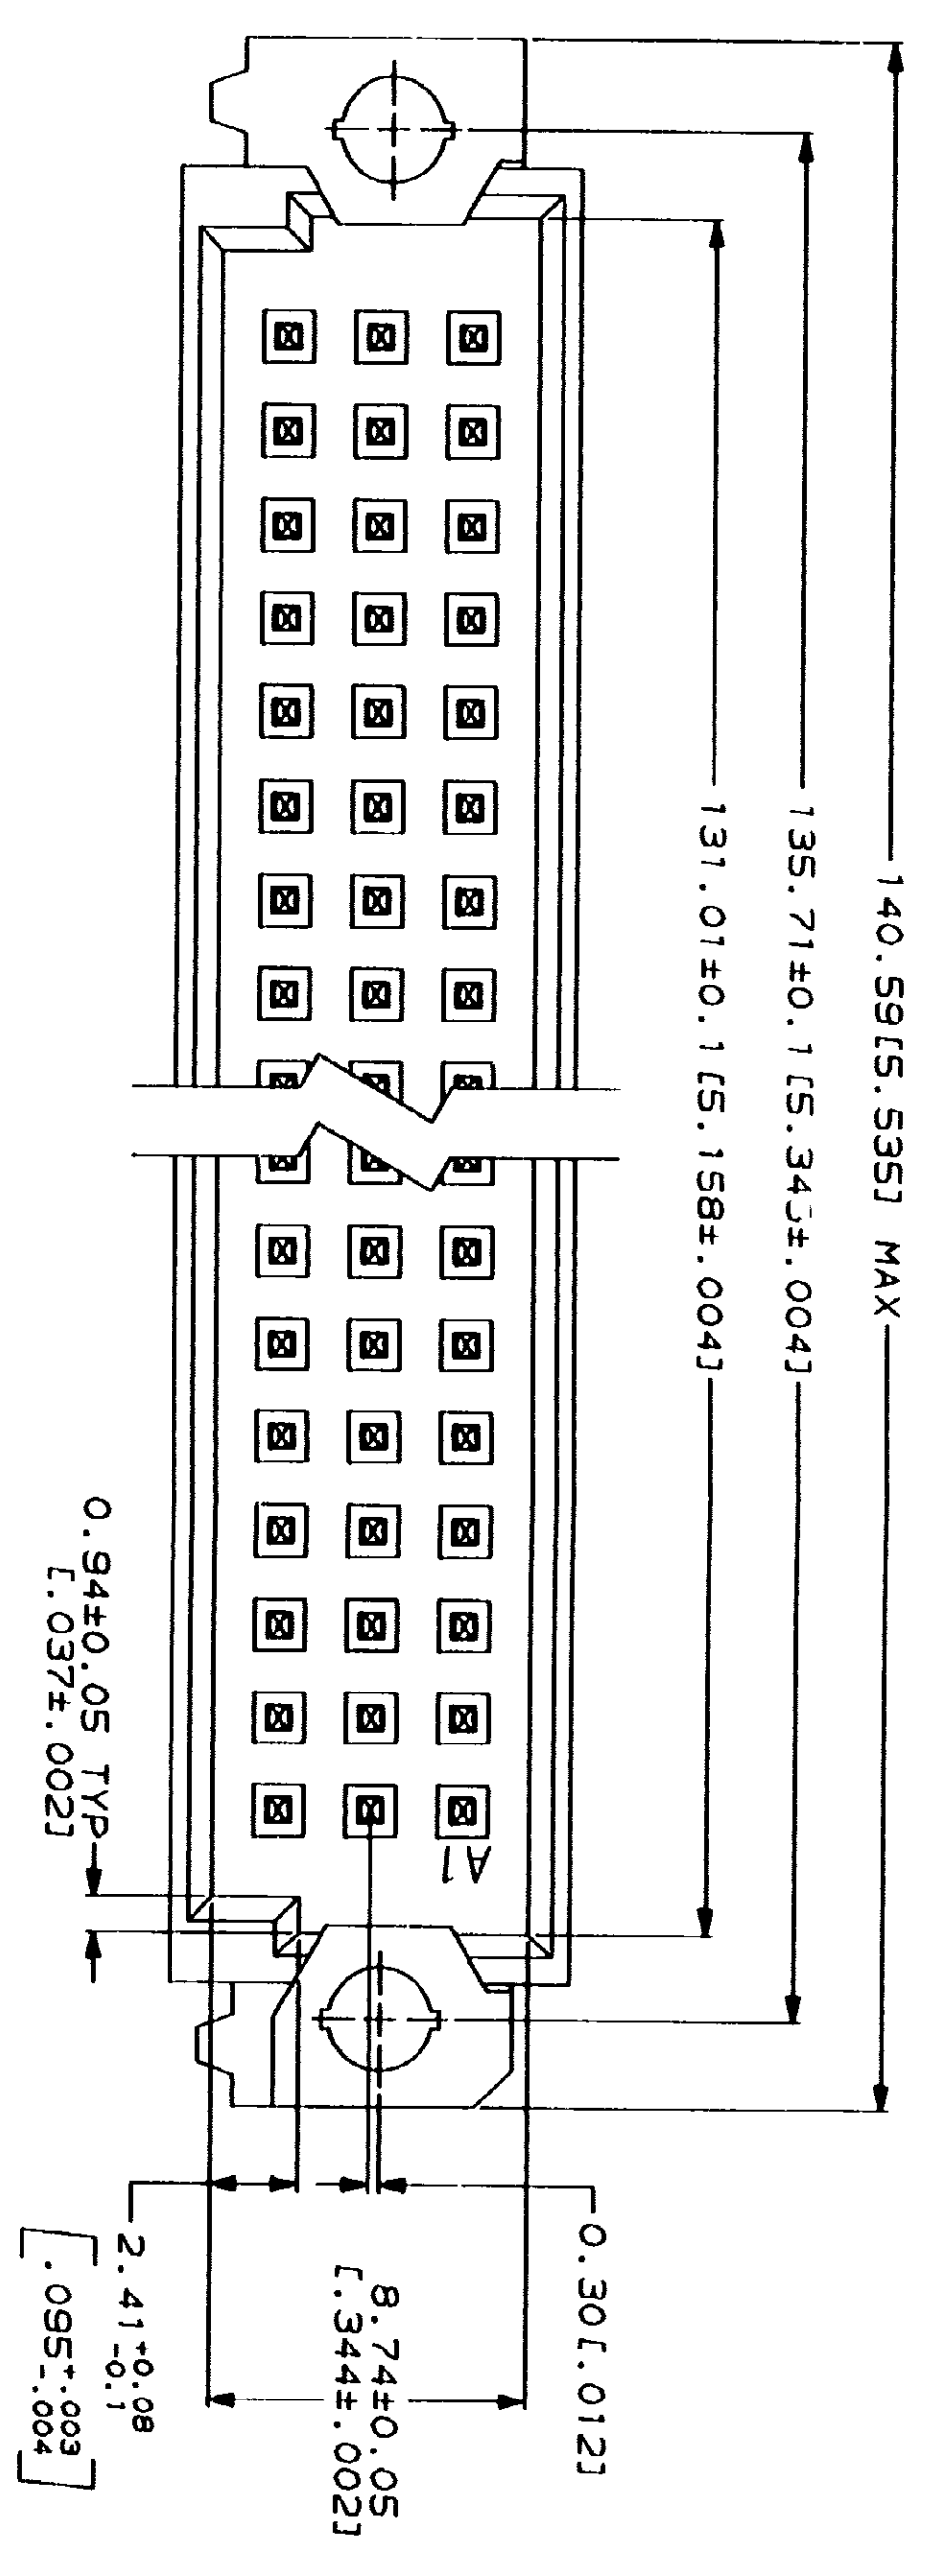

PC BOARD LAYOUT

OBsolete	REV	DATE	DESCRIPTION	NO. OF LOADED POSITIONS	ASSY PART NUMBER
1-50	A	3/18/91		150	650911-9
1-50	A	3/26/91		150	650911-5

NOTES: POSITIONS LOADED, ROWS LOADED

DO NOT SCALE PRINT. UNLESS SPECIFIED DIMENSIONS IN MM (INCHES)		DR	L. BRINER	3/18/91	PART NO
1 PLC DEC ± 0.1	2 PLC DEC ± 0.131 (0.051)	CHK	D.C. RUBENDALL	3/26/91	AMP Incorporated Harrisburg, PA 17105-3608
MATERIAL		APPD	D.C. RUBENDALL	3/26/91	P1N ASSEMBLY, EUROCARD, TYPE "R"
HOUSING, POST, A		APPD	K.R. PARKER	3/26/91	
POST, A		PRODUCT SPEC			
FINISH		SIZE	CAGE CODE	DRAWING NO	
POST, A		SCALE	00779	650911	
		WEIGHT	5.1	1 OF 1	