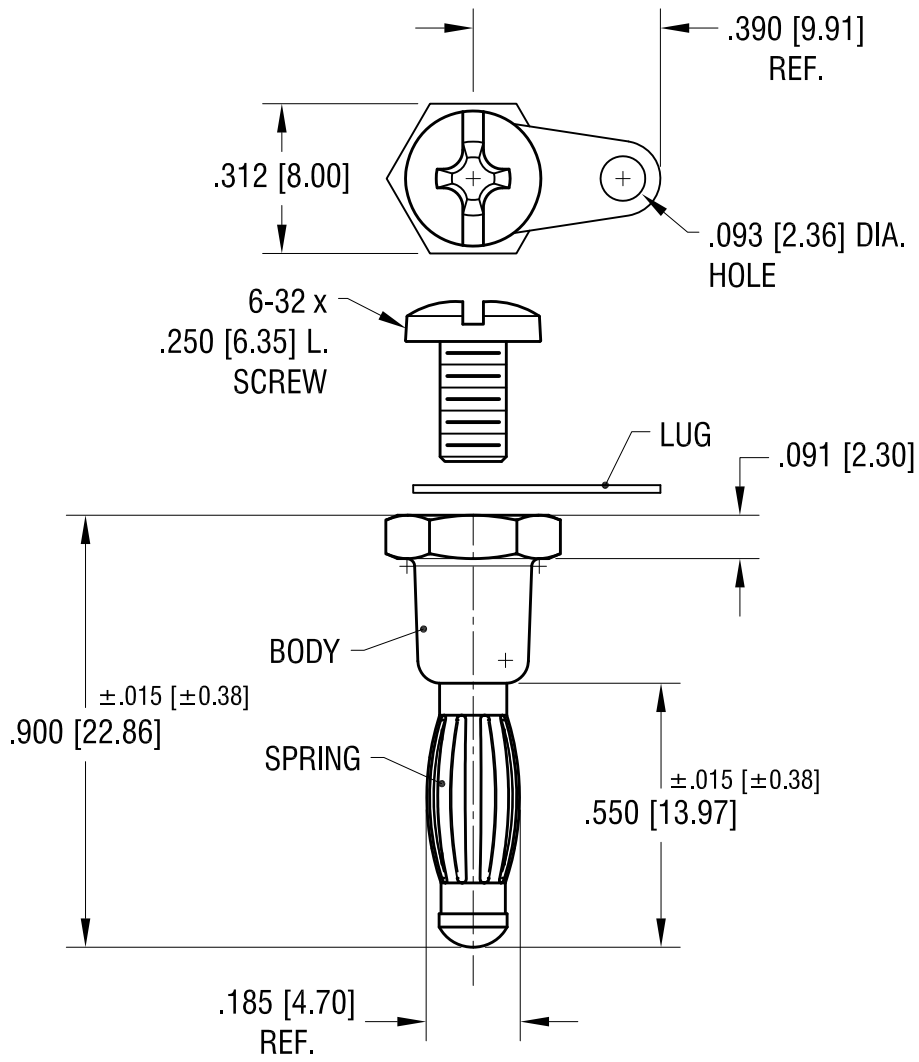

ACTUAL SIZE

NOTES:

- 1. SPRING: MAT'L - BERYLLIUM COPPER
FINISH - NICKEL PLATE
- BODY: MAT'L - BRASS
FINISH - NICKEL PLATE
- SCREW: MAT'L - BRASS
FINISH - NICKEL PLATE
- LUG: MAT'L - BRASS
FINISH - TIN PLATE
- 2. SCREW AND LUG SUPPLIED UNASSEMBLED.

KEYSTONE ELECTRONICS CORP.			
www.keyelco.com • ASTORIA, N.Y. 11105-2017 • Tel (718) 956-8900			
PART NAME			
INTERNAL THREAD BANANA PLUG			
MATERIAL			
AS NOTED			
FINISH		DRN BY	DATE
AS NOTED		NT	7.19.10
		APP'D	SCALE
		LN	2.5X
TOLERANCES	INCH [MM]	CODE	DWG NO.
DECIMAL	± .005 [± 0.13]	C	659
ANGULAR	± 1°		
UNLESS OTHERWISE SPECIFIED			