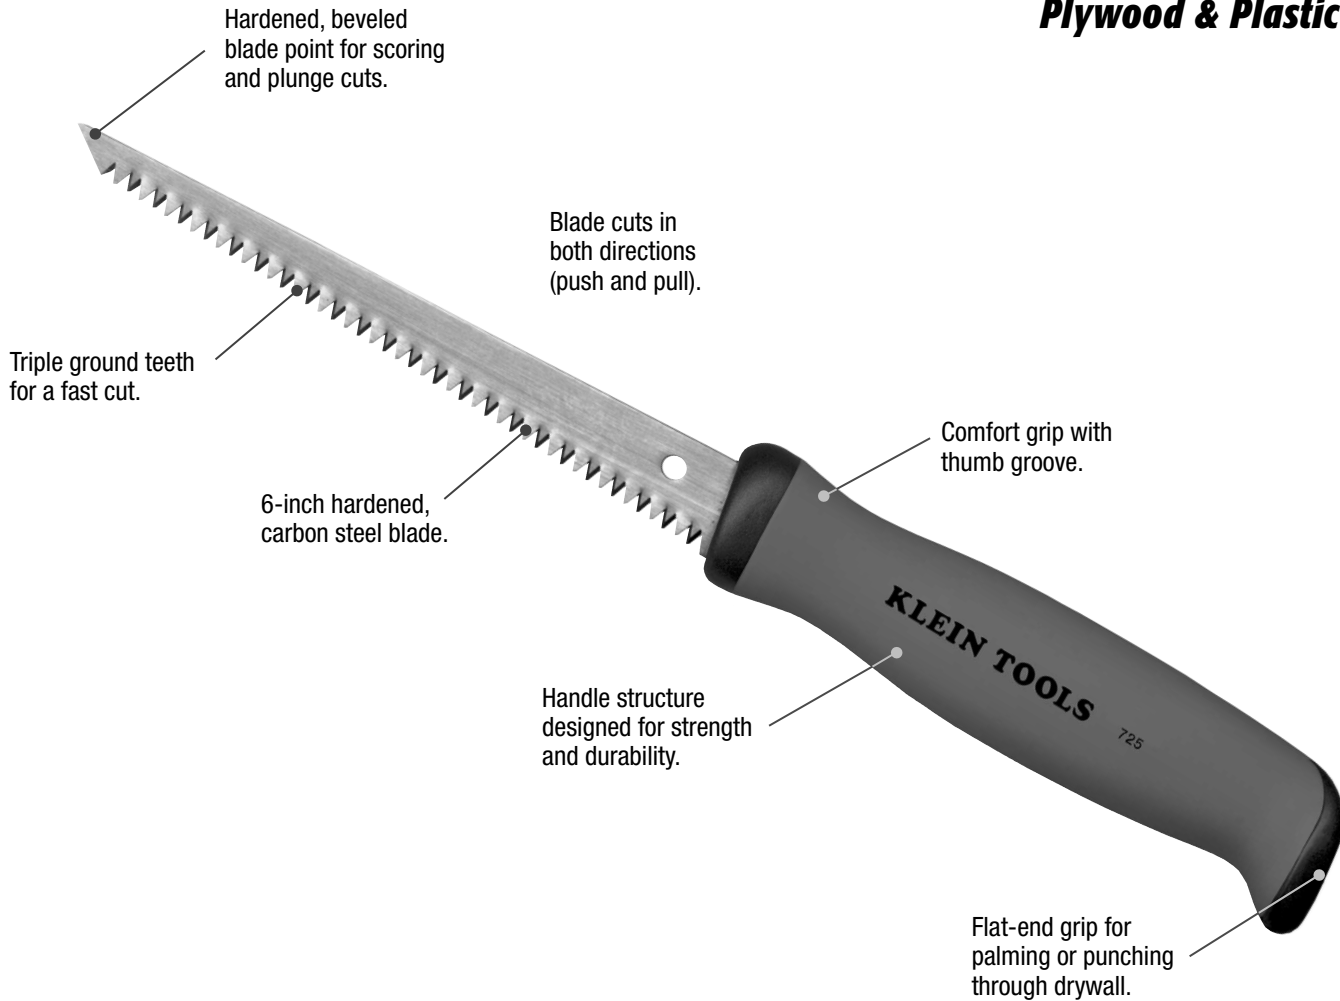

Handy, Versatile Job Saw Cuts Through the Job in a Hurry!

Introducing Klein's new tough and durable job saw. The hardened, carbon steel blade and comfort-cushion grip handle makes it easy for cutting drywall, wallboard, plywood, and plastic. The 6-inch blade with precision-ground teeth cuts materials easily on an angle or a curve, and in both directions (push and pull). The sharpened tip provides easy drywall start-up without drilling. The flat-end handle design makes it convenient for palming or punching through drywall. This versatile cutting tool is perfect for any professional who needs to cut openings for a multitude of applications like electrical outlets, switches, and boxes in existing walls.

Features

Cuts Drywall, Wallboard, Plywood & Plastic

▲ WARNINGS:

- Always wear approved eye protection.
- Never use on or near live electrical circuits.
- Never use blade as a prying device as blades may break and cause injury.

Ordering Information

	Cat. No.	UPC No. 0-92644+	Description	Overall Length
NEW!	725	31000-3	Jab Saw, Multiuse	12" (305 mm)