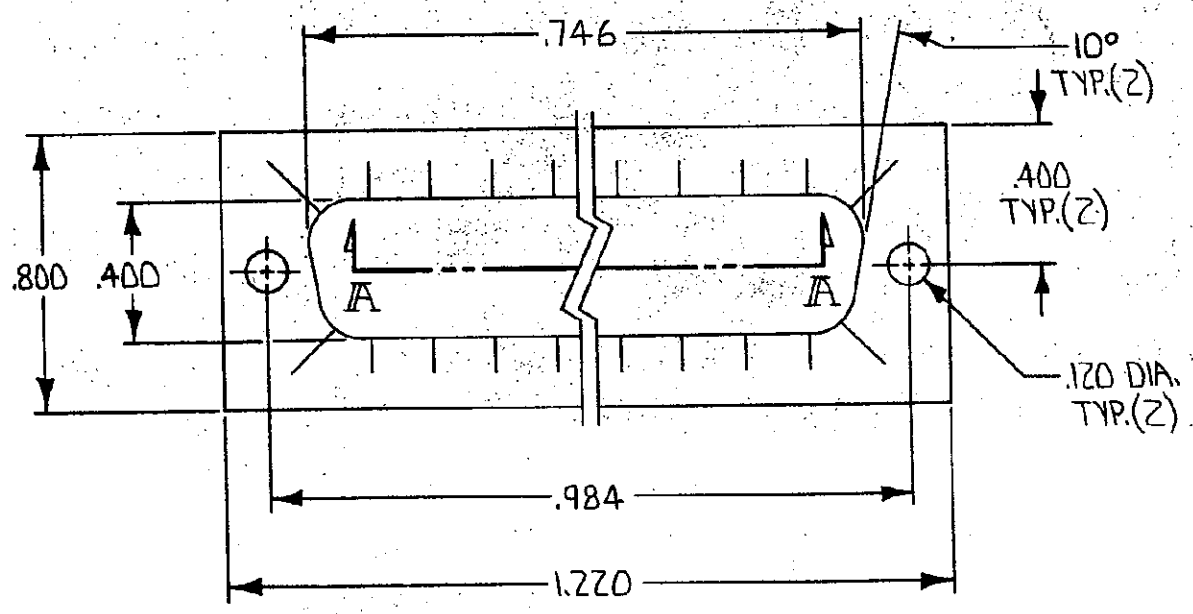

4  
DRAWING MADE IN THIRD ANGLE PROJECTION

3

2

1 LOC BD DIST 77

© COPYRIGHT 1982 BY AMP INCORPORATED, HARRISBURG, PA.  
ALL INTERNATIONAL RIGHTS RESERVED. AMP INCORPORATED PRODUCTS  
COVERED BY U. S. AND FOREIGN PATENTS AND/OR PATENTS PENDING.

747024-3 I.A.S SHOWN

REVISIONS						
P	F	ZONE	LTR	DESCRIPTION	DATE	APPROVED
0	✓		0	RELEASED-WAS 5091-586	11-4-82	[Signature]
1	✓		A	REV PER EC 0420-155-96	11-21-96	RT

UNLESS OTHERWISE SPECIFIED DIMENSIONS ARE IN INCHES. TOLERANCES ON: DECIMALS ±.010 ANGLES ± 2°		CONTRACT NO 1-5-81		AMP INCORPORATED Harrisburg, Pa.	
MATERIAL BRASS, .006 THICK		DR [Signature] 11-4-82		NAME RFI GASKET, SIZE 1, AMPLIMITE	
FINISH BRIGHT TIN/LEAD OVER NICKEL		APPD [Signature] 11-4-82 Pick time 11-4-82		SIZE B	CODE IDENT NO 00779
		DSGN APPD		DRAWING NO 747024	
		OTHER APPD		SCALE _____ SHEET 1 OF 1	