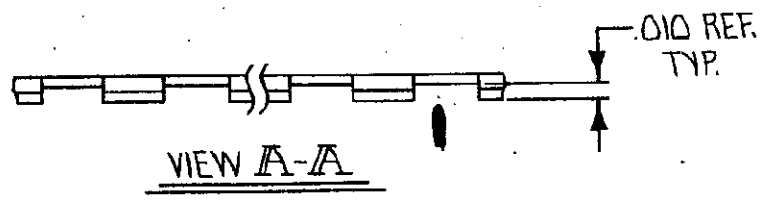

747024-3 I.A.S SHOWN

REVISIONS						
P	F	ZONE	LTR	DESCRIPTION	DATE	APPROVED
0	✓		0	RELEASED-WAS 5091-586	11-4-82	[Signature]
1	✓		A	REV PER EC 0420-155-96	11-21-96	RT

UNLESS OTHERWISE SPECIFIED DIMENSIONS ARE IN INCHES. TOLERANCES ON: DECIMALS ±.010 ANGLES ± 2°		CONTRACT NO 1-5-81		AMP INCORPORATED Harrisburg, Pa.	
MATERIAL BRASS, .006 THICK		DR [Signature] 11-4-82		NAME RFI GASKET, SIZE 1, AMPLIMITE	
FINISH BRIGHT TIN/LEAD OVER NICKEL		APPD [Signature] 11-4-82 Pick time 11-4-82		SIZE B	CODE IDENT NO 00779
		DSGN APPD		DRAWING NO 747024	
		OTHER APPD		SCALE _____ SHEET 1 OF 1	