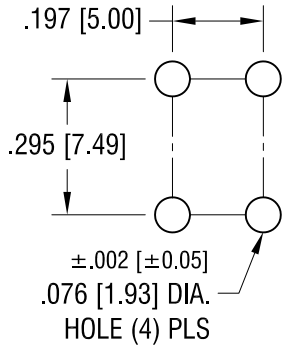

**MOUNTING DETAIL**

**NOTE:**

1. .260 [6.60] ±.015 [±0.38] DIMENSION TO BE MEASURED AT END OF LEG, NOT AT SEATING PLANE.

**2. TERMINAL:**

MAT'L - .032 [0.81] TH'K BRASS, MATTE TIN PLATE

**SCREW:**

MAT'L - BRASS, NICKEL PLATE

6.24.10	CHANGED AS PER ECN 10-044	L
12.27.07	CHANGE AS PER ECN 07-090	K
DATE	DESCRIPTION	REV.

<b>KEYSTONE ELECTRONICS CORP.</b>			
ASTORIA, N.Y. 11105-2017			
PART NAME		PC SCREW TERMINAL	
MATERIAL		AS NOTED	
FINISH	AS NOTED	DRN BY	BOONE
		APP'D	
		DATE	9.20.93
		SCALE	3X
TOLERANCES	INCH [MM]	CODE	DWG NO.
DECIMAL	±.010 [±0.25]	C	
ANGULAR	± 1°		
UNLESS OTHERWISE SPECIFIED			<b>7692</b>