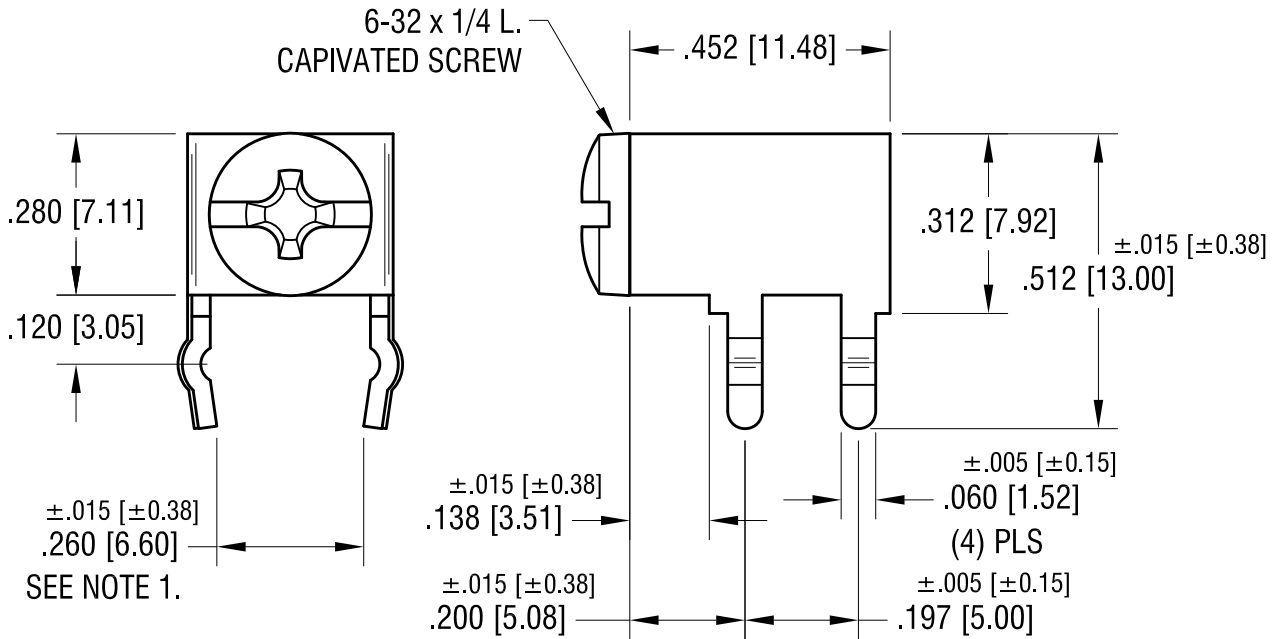

**MOUNTING DETAIL**

**NOTE:**

1. .260 [6.60] ±.015 [±0.38] DIMENSION TO BE MEASURED AT END OF LEG, NOT AT SEATING PLANE.

**2. TERMINAL:**

MAT'L - .032 [0.81] TH'K BRASS, MATTE TIN PLATE

**SCREW:**

MAT'L - BRASS, NICKEL PLATE