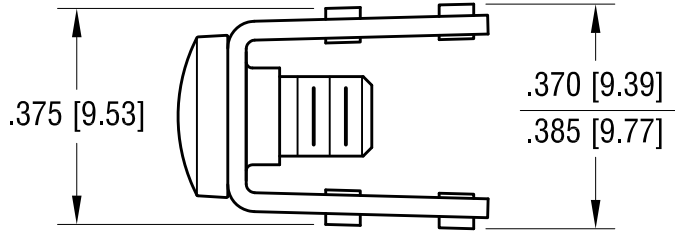

**MOUNTING DETAIL**

**NOTE:**

1. .260 [6.60] ±.015 [±0.38] DIMENSION TO BE MEASURED AT END OF LEG, NOT AT SEATING PLANE.

**2. TERMINAL:**

MAT'L - .032 [0.81] TH'K BRASS, MATTE TIN PLATE

**SCREW:**

MAT'L - BRASS, NICKEL PLATE