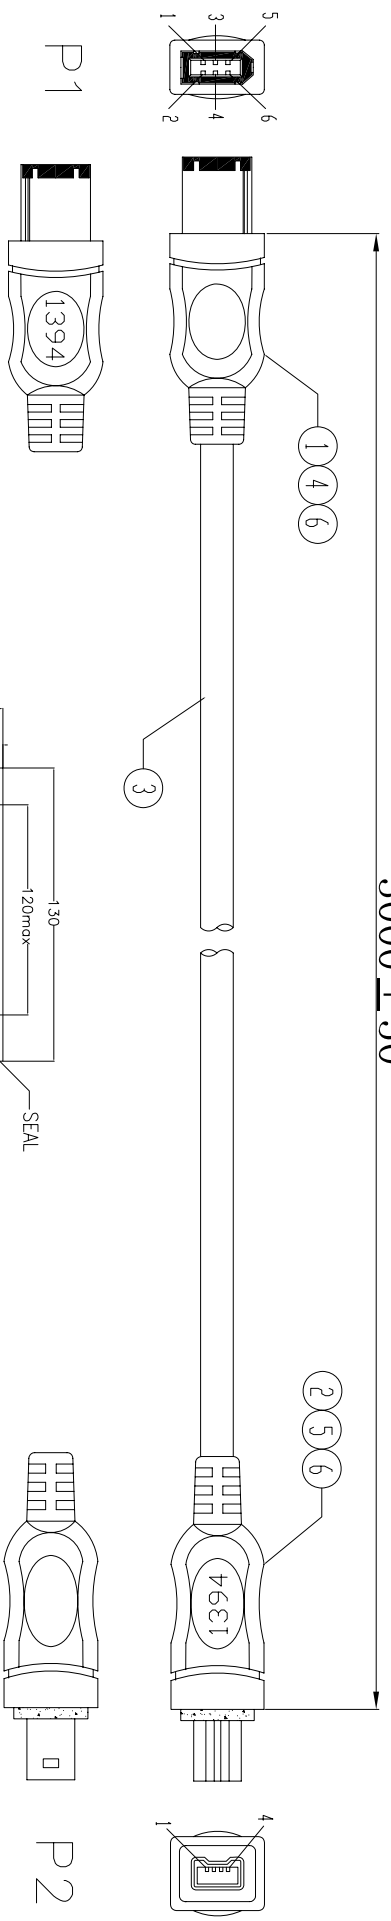

Email & Skype: info@chipsmall.com Web: www.chipsmall.com

Address: A1208, Overseas Decoration Building, #122 Zhenhua RD., Futian, Shenzhen, China

UNIT:MM

3000±50

PIN ASSIGNMENT

⑨	TIE	1	BLACK L=120mm
⑧	PE BAG	1/10	CLEAR SIZE: 280*330*0.05mm PRINT BLACK"MADE IN CHINA"+"10PCS"及印生产周期,有透气孔.
⑦	PE BAG	1	CLEAR SIZE: 130*230*0.05mm PRINT BLACK"MADE IN CHINA"+"1PC"及印生产周期,有透气孔.
⑥	TUBE	2	HEAT SHRINK TUBE BLACK OD1.5*10MM
⑤	OUT JACKET	4g	BLACK 40P PVC (MOULD NO.:WM-37)
④	OUT JACKET	5g	BLACK 40P PVC (MOULD NO.:WM-38)
③	CABLE	1	UL20276 (30AWG/1P+AB)*2C+AL/MY+B JACKET BLACK OD4.8mm L=3000±15mm
②	CONN	1	IEEE 1394 4P MALE PIN G/F INSULATION BLACK SHIELD NICKEL PLATED
①	CONN	1	IEEE 1394 6P MALE PIN G/F INSULATION BLACK SHIELD NICKEL PLATED
NO.	NAME	QTY	SPECIFICATION