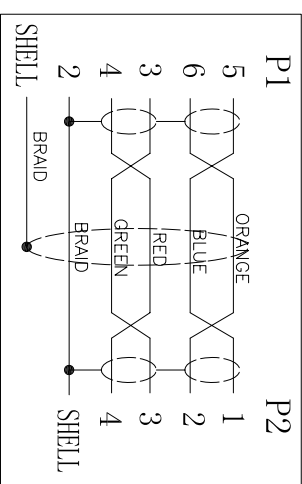

Email & Skype: info@chipsmall.com Web: www.chipsmall.com

Address: A1208, Overseas Decoration Building, #122 Zhenhua RD., Futian, Shenzhen, China

UNIT:MM

3000±50

PIN ASSIGNMENT

⑨	TIE	1	BLACK L=120mm
⑧	PE BAG	1/10	CLEAR SIZE: 280*330*0.05mm PRINT BLACK"MADE IN CHINA"+"10PCS"及印生产周期,有透气孔.
⑦	PE BAG	1	CLEAR SIZE: 130*230*0.05mm PRINT BLACK"MADE IN CHINA"+"1PC"及印生产周期,有透气孔.
⑥	TUBE	2	HEAT SHRINK TUBE BLACK OD1.5*10MM
⑤	OUT JACKET	4g	BLACK 40P PVC (MOULD NO.:WM-37)
④	OUT JACKET	5g	BLACK 40P PVC (MOULD NO.:WM-38)
③	CABLE	1	UL20276 (30AWG/1P+AB)*2C+AL/MY+B JACKET BLACK OD4.8mm L=3000±15mm
②	CONN	1	IEEE 1394 4P MALE PIN G/F INSULATION BLACK SHIELD NICKEL PLATED
①	CONN	1	IEEE 1394 6P MALE PIN G/F INSULATION BLACK SHIELD NICKEL PLATED
NO.	NAME	QTY	SPECIFICATION