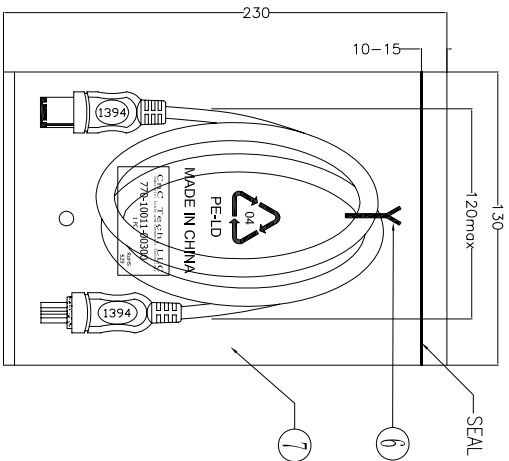

Email & Skype: info@chipsmall.com Web: www.chipsmall.com

Address: A1208, Overseas Decoration Building, #122 Zhenhua RD., Futian, Shenzhen, China

UNIT:MM

3000±50

PIN ASSIGNMENT

⑨	TIE	1	BLACK L=120mm
⑧	PE BAG	1/10	CLEAR SIZE: 280*330*0.05mm PRINT BLACK"MADE IN CHINA"+"10PCS"及印生产周期,有透气孔.
⑦	PE BAG	1	CLEAR SIZE: 130*230*0.05mm PRINT BLACK"MADE IN CHINA"+"1PC"及印生产周期,有透气孔.
⑥	TUBE	2	HEAT SHRINK TUBE BLACK OD1.5*10MM
⑤	OUT JACKET	4g	BLACK 40P PVC (MOULD NO.:WM-37)
④	OUT JACKET	5g	BLACK 40P PVC (MOULD NO.:WM-38)
③	CABLE	1	UL20276 (30AWG/1P+AB)*2C+AL/MY+B JACKET BLACK OD4.8mm L=3000±15mm
②	CONN	1	IEEE 1394 4P MALE PIN G/F INSULATION BLACK SHIELD NICKEL PLATED
①	CONN	1	IEEE 1394 6P MALE PIN G/F INSULATION BLACK SHIELD NICKEL PLATED
NO.	NAME	QTY	SPECIFICATION

Cnc Tech, LLC
Industrial Cable and Connector Technology

DRAWN BY	ZHONGHS	DRAWING NO.	
CHECKED BY		CUSTOMER	
APPROVAL BY		ITEM NO.	770-10011-00300
DECIDE BY		DATE	2012-02-06
VERSIONS/EDITION	A/0	PROJECTION	