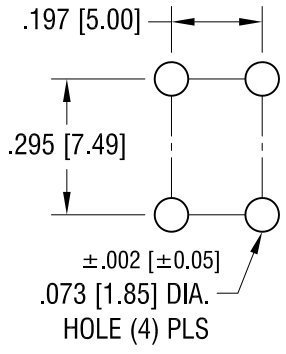

**MOUNTING DETAIL**

6-32 x 1/4 L.  
CAPIVATED SEMS SCREW

**NOTES:**

- 1. TERMINAL:  
MAT'L - .032 [0.81] TH'K BRASS, MATTE TIN PLATE
- COMBINATION SEMS SCREW:  
MAT'L - STEEL, NICKEL PLATE

10.21.11	CHANGE AS PER ECN 11-136	A
DATE	DESCRIPTION	REV.