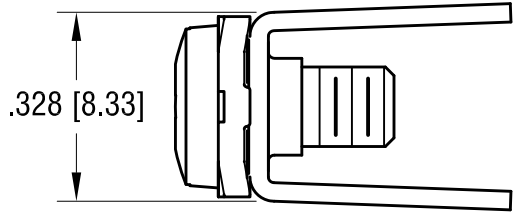

**MOUNTING DETAIL**

6-32 x 1/4 L.  
CAPIVATED SEMS SCREW

**NOTES:**

- 1. TERMINAL:  
MAT'L - .032 [0.81] TH'K BRASS, MATTE TIN PLATE
- COMBINATION SEMS SCREW:  
MAT'L - STEEL, NICKEL PLATE

10.21.11	CHANGE AS PER ECN 11-136	A
DATE	DESCRIPTION	REV.