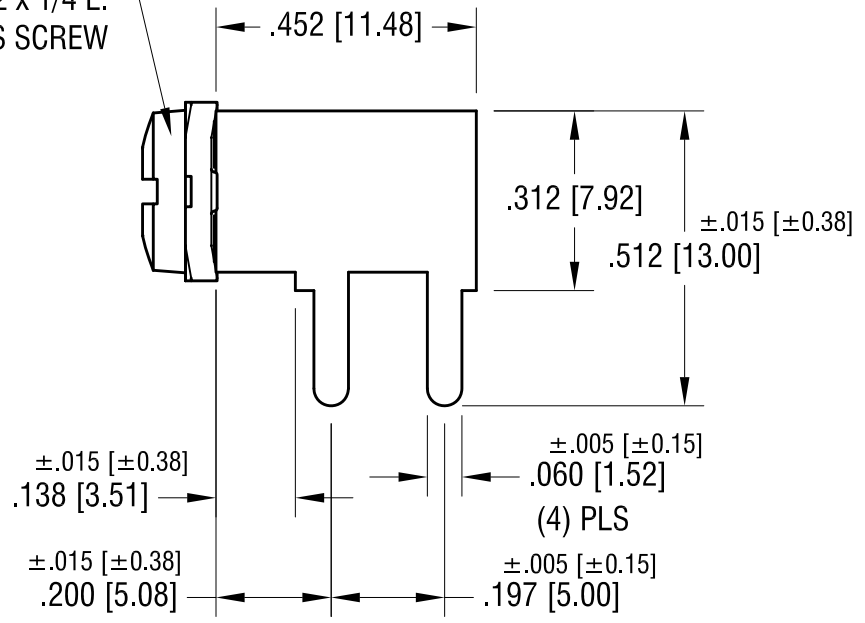

**MOUNTING DETAIL**

6-32 x 1/4 L.  
CAPIVATED SEMS SCREW

**NOTES:**

- 1. TERMINAL:  
MAT'L - .032 [0.81] TH'K BRASS, MATTE TIN PLATE
- COMBINATION SEMS SCREW:  
MAT'L - STEEL, NICKEL PLATE

10.21.11	CHANGE AS PER ECN 11-136	A
DATE	DESCRIPTION	REV.