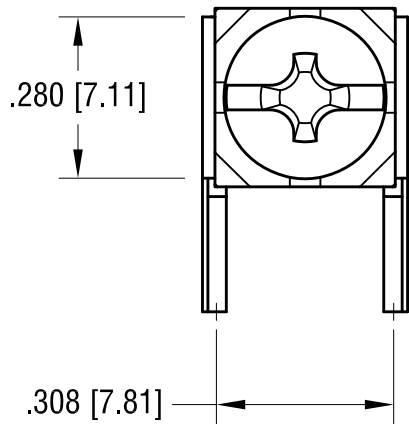

**MOUNTING DETAIL**

6-32 x 1/4 L.  
CAPIVATED SEMS SCREW

**NOTES:**

- 1. TERMINAL:  
MAT'L - .032 [0.81] TH'K BRASS, MATTE TIN PLATE
- COMBINATION SEMS SCREW:  
MAT'L - STEEL, NICKEL PLATE

10.21.11	CHANGE AS PER ECN 11-136	A
DATE	DESCRIPTION	REV.