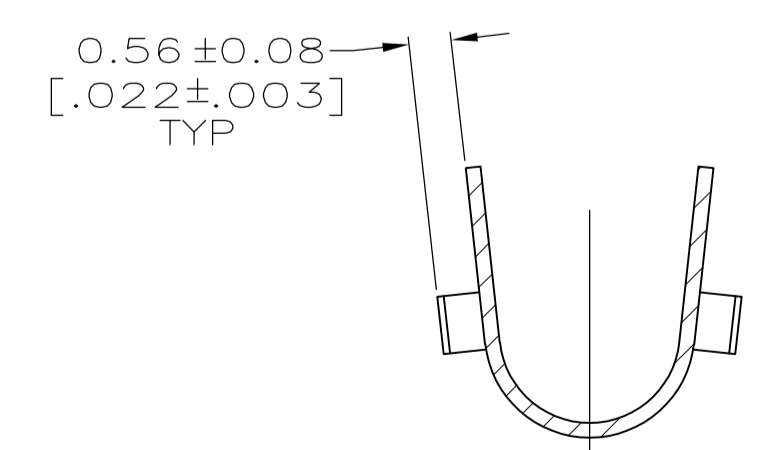

- 1 PARTS COMPLY WITH AMP SOLDERABILITY SPEC 109-11-3.
- 2 0.00508 [.000200] MIN BRIGHT TIN-LEAD.
- 3 WIRE RANGE: 0.80 - 2.0 mm² [18 - 14 AWG].
- 4 INSULATION RANGE: 2.29 - 3.81 [.090 - .150] DIA.
- 5 DIMENSIONS IN BRACKETS ARE IN INCHES.
- 6 0.00508 [.000200] MIN BRIGHT TIN.

SECTION D-D

SECTION A-A

SECTION B-B

SECTION C-C

6	3-770060-1
2	-770060-1
FINISH	PART NO.

SUPERSEDED BY 3-770060-1		S. CARPENTER 22AUG2003		J. ELLIS 22AUG2003		J. ELLIS 22AUG2003		TE Connectivity	
TERMINAL, AMP-IN™		NAME		SIZE		CAGE CODE		DRAWING NO	
A1		00779		C=770060		RESTRICTED TO		-	
CUSTOMER DRAWING		SCALE 10:1		SHEET 1 of 1		REV N4			