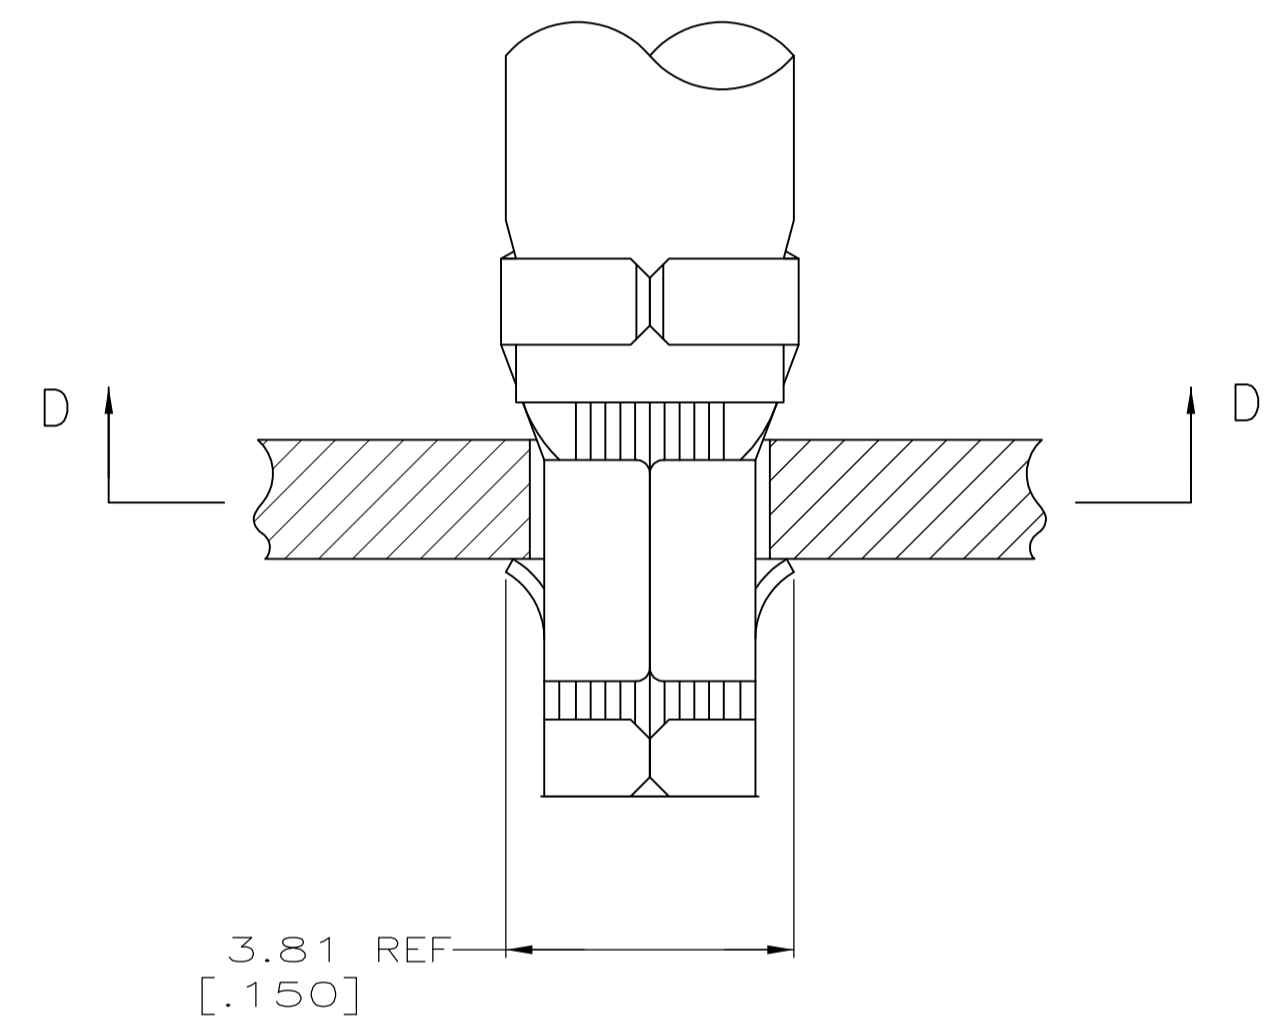

- 1 PARTS COMPLY WITH AMP SOLDERABILITY SPEC 109-11-3.
- 2 0.00508 [.000200] MIN BRIGHT TIN-LEAD.
- 3 WIRE RANGE: 0.80 - 2.0 mm² [18 - 14 AWG].
- 4 INSULATION RANGE: 2.29 - 3.81 [.090 - .150] DIA.
- 5 DIMENSIONS IN BRACKETS ARE IN INCHES.
- 6 0.00508 [.000200] MIN BRIGHT TIN.

SECTION D-D

SECTION A-A

SECTION B-B

SECTION C-C

6	3-770060-1
2	-770060-1
FINISH	PART NO.

SUPERSEDED BY 3-770060-1		S. CARPENTER 22AUG2003		J. ELLIS 22AUG2003		J. ELLIS 22AUG2003		TE Connectivity	
TERMINAL, AMP-IN™		NAME		SIZE		CAGE CODE		DRAWING NO	
A1		00779		C=770060		RESTRICTED TO		-	
CUSTOMER DRAWING		SCALE 10:1		SHEET 1 of 1		REV N4			