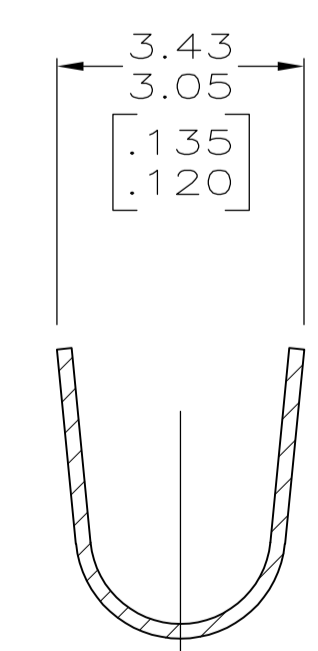

- 1 PARTS COMPLY WITH AMP SOLDERABILITY SPEC 109-11-3.
- 2 0.00508 [.000200] MIN BRIGHT TIN-LEAD.
- 3 WIRE RANGE: 0.80 - 2.0 mm² [18 - 14 AWG].
- 4 INSULATION RANGE: 2.29 - 3.81 [.090 - .150] DIA.
- 5 DIMENSIONS IN BRACKETS ARE IN INCHES.
- 6 0.00508 [.000200] MIN BRIGHT TIN.

SECTION D-D

SECTION A-A

SECTION B-B

SECTION C-C

6	3-770060-1
2	-770060-1
FINISH	PART NO.

SUPERSEDED BY 3-770060-1		S. CARPENTER 22AUG2003		J. ELLIS 22AUG2003		J. ELLIS 22AUG2003		TE Connectivity	
TERMINAL, AMP-IN™		NAME		SIZE		CAGE CODE		DRAWING NO	
A1		00779		C=770060		RESTRICTED TO		-	
CUSTOMER DRAWING		SCALE 10:1		SHEET 1 of 1		REV N4			