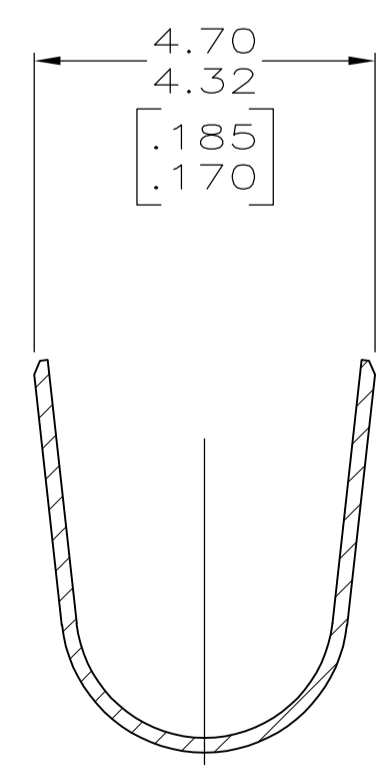

- 1 PARTS COMPLY WITH AMP SOLDERABILITY SPEC 109-11-3.
- 2 0.00508 [.000200] MIN BRIGHT TIN-LEAD.
- 3 WIRE RANGE: 0.80 - 2.0 mm² [18 - 14 AWG].
- 4 INSULATION RANGE: 2.29 - 3.81 [.090 - .150] DIA.
- 5 DIMENSIONS IN BRACKETS ARE IN INCHES.
- 6 0.00508 [.000200] MIN BRIGHT TIN.

SECTION D-D

SECTION A-A

SECTION B-B

SECTION C-C

6	3-770060-1
2	-770060-1
FINISH	PART NO.

SUPERSEDED BY 3-770060-1		S. CARPENTER 22AUG2003		J. ELLIS 22AUG2003		J. ELLIS 22AUG2003		TE Connectivity	
TERMINAL, AMP-IN™		NAME		SIZE		CAGE CODE		DRAWING NO	
A1		00779		C=770060		RESTRICTED TO		-	
CUSTOMER DRAWING		SCALE 10:1		SHEET 1 of 1		REV N4			