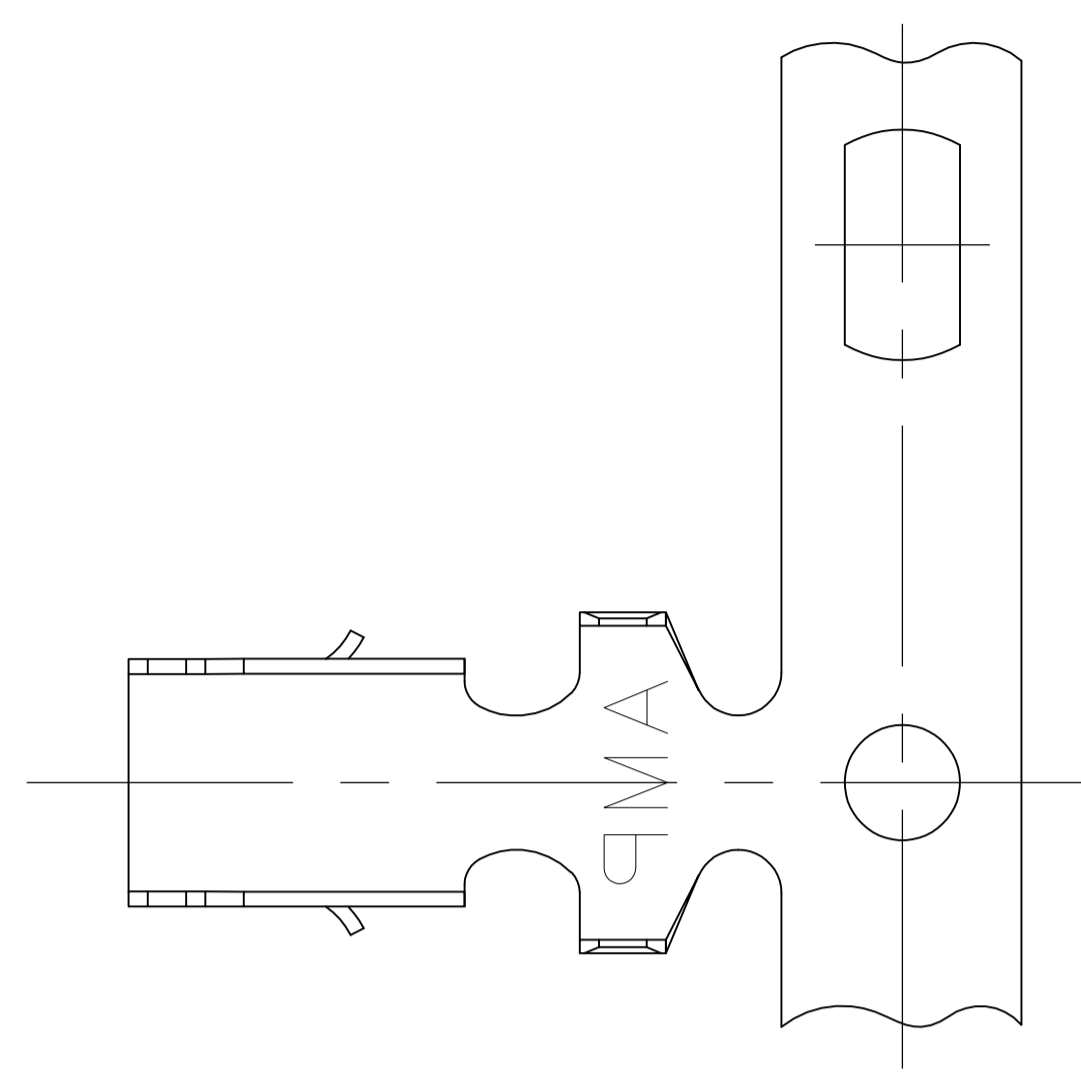

- 1 PARTS COMPLY WITH AMP SOLDERABILITY SPEC 109-11-3.
- 2 0.00508 [.000200] MIN BRIGHT TIN-LEAD.
- 3 WIRE RANGE: 0.80 - 2.0 mm² [18 - 14 AWG].
- 4 INSULATION RANGE: 2.29 - 3.81 [.090 - .150] DIA.
- 5 DIMENSIONS IN BRACKETS ARE IN INCHES.
- 6 0.00508 [.000200] MIN BRIGHT TIN.

SECTION D-D

SECTION A-A

SECTION B-B

SECTION C-C

6	3-770060-1
2	-770060-1
FINISH	PART NO.

SUPERSEDED BY 3-770060-1		S. CARPENTER 22AUG2003		J. ELLIS 22AUG2003		J. ELLIS 22AUG2003		TE Connectivity	
TERMINAL, AMP-IN™		NAME		SIZE		CAGE CODE		DRAWING NO	
A1		00779		C=770060		RESTRICTED TO		-	
CUSTOMER DRAWING		SCALE 10:1		SHEET 1 of 1		REV N4			