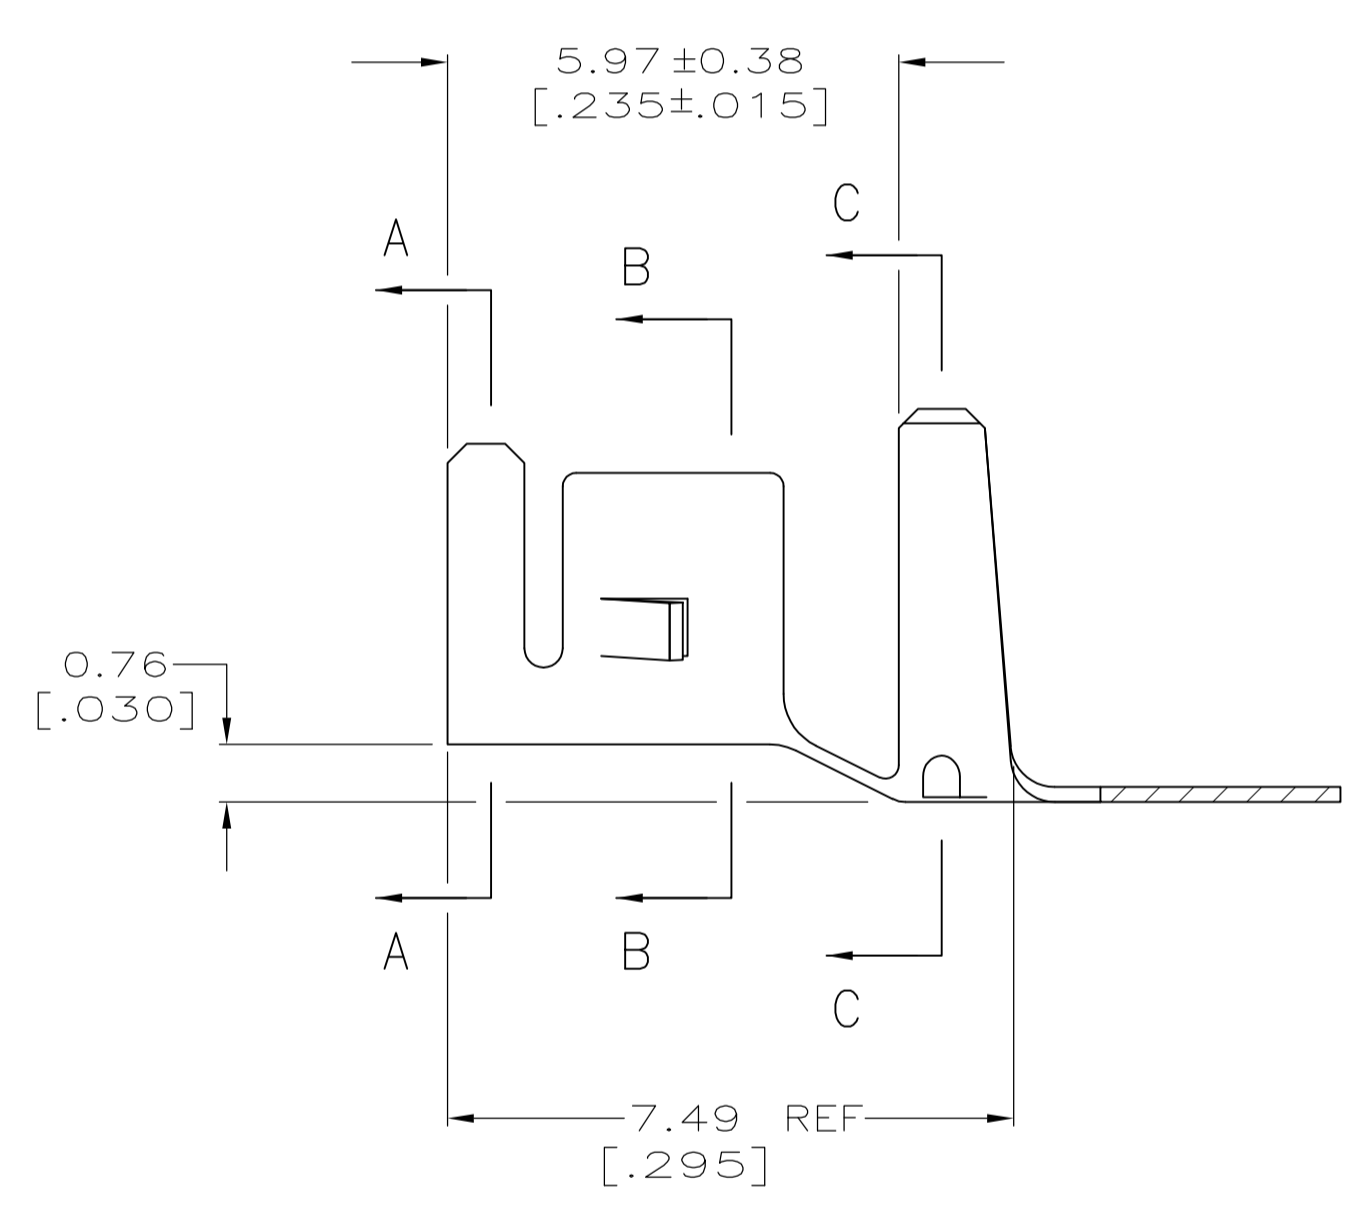

- 1 PARTS COMPLY WITH AMP SOLDERABILITY SPEC 109-11-3.
- 2 0.00508 [.000200] MIN BRIGHT TIN-LEAD.
- 3 WIRE RANGE: 0.80 - 2.0 mm² [18 - 14 AWG].
- 4 INSULATION RANGE: 2.29 - 3.81 [.090 - .150] DIA.
- 5 DIMENSIONS IN BRACKETS ARE IN INCHES.
- 6 0.00508 [.000200] MIN BRIGHT TIN.

SECTION D-D

SECTION A-A

SECTION B-B

SECTION C-C

6	3-770060-1
2	-770060-1
FINISH	PART NO.

SUPERSEDED BY 3-770060-1		S. CARPENTER 22AUG2003		J. ELLIS 22AUG2003		J. ELLIS 22AUG2003		TE Connectivity	
TERMINAL, AMP-IN™		NAME		SIZE		CAGE CODE		DRAWING NO	
A1		00779		C=770060		RESTRICTED TO		-	
CUSTOMER DRAWING		SCALE 10:1		SHEET 1 of 1		REV N4			