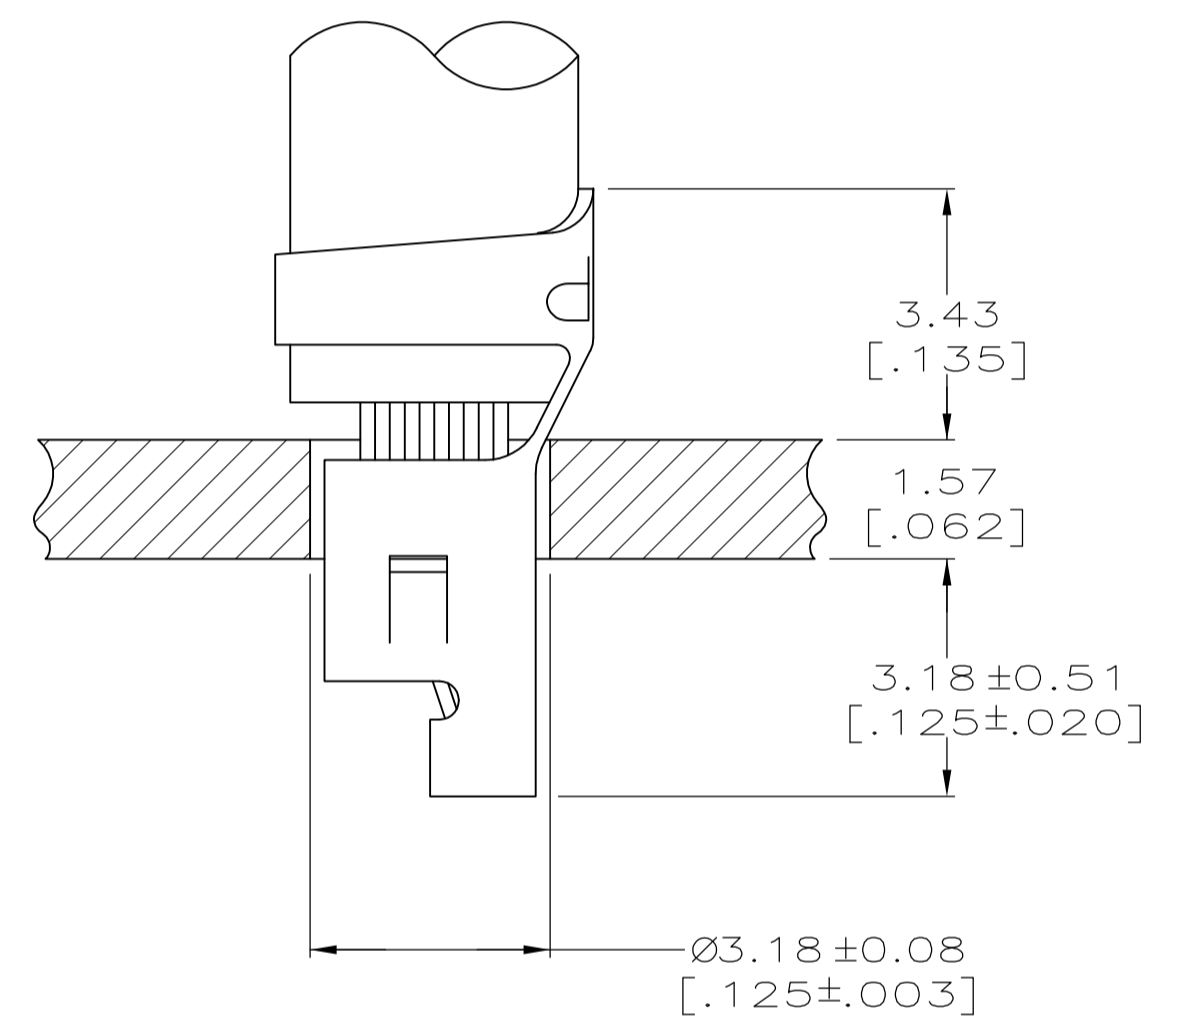

- 1 PARTS COMPLY WITH AMP SOLDERABILITY SPEC 109-11-3.
- 2 0.00508 [.000200] MIN BRIGHT TIN-LEAD.
- 3 WIRE RANGE: 0.80 - 2.0 mm² [18 - 14 AWG].
- 4 INSULATION RANGE: 2.29 - 3.81 [.090 - .150] DIA.
- 5 DIMENSIONS IN BRACKETS ARE IN INCHES.
- 6 0.00508 [.000200] MIN BRIGHT TIN.

SECTION D-D

SECTION A-A

SECTION B-B

SECTION C-C

6	3-770060-1
2	-770060-1
FINISH	PART NO.

SUPERSEDED BY 3-770060-1		S. CARPENTER 22AUG2003		J. ELLIS 22AUG2003		J. ELLIS 22AUG2003		TE Connectivity	
TERMINAL, AMP-IN™		NAME		SIZE		CAGE CODE		DRAWING NO	
A1		00779		C=770060		RESTRICTED TO		-	
CUSTOMER DRAWING		SCALE 10:1		SHEET 1 of 1		REV N4			