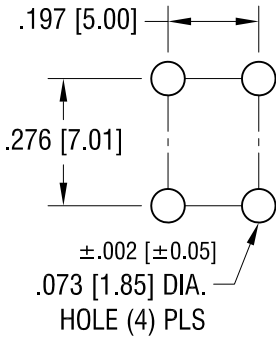

MOUNTING DETAIL

6-32 x 1/4 L.
CAPTIVATED SCREW

NOTES:

- 1. TERMINAL:
MAT'L - .032 [0.81] TH'K BRASS, MATTE TIN PLATE
- SCREW:
MAT'L - BRASS, NICKEL PLATE

7.15.09	CHANGE AS PER ECN 09-102	D
12.27.07	CHANGE AS PER ECN 07-089	C
DATE	DESCRIPTION	REV.