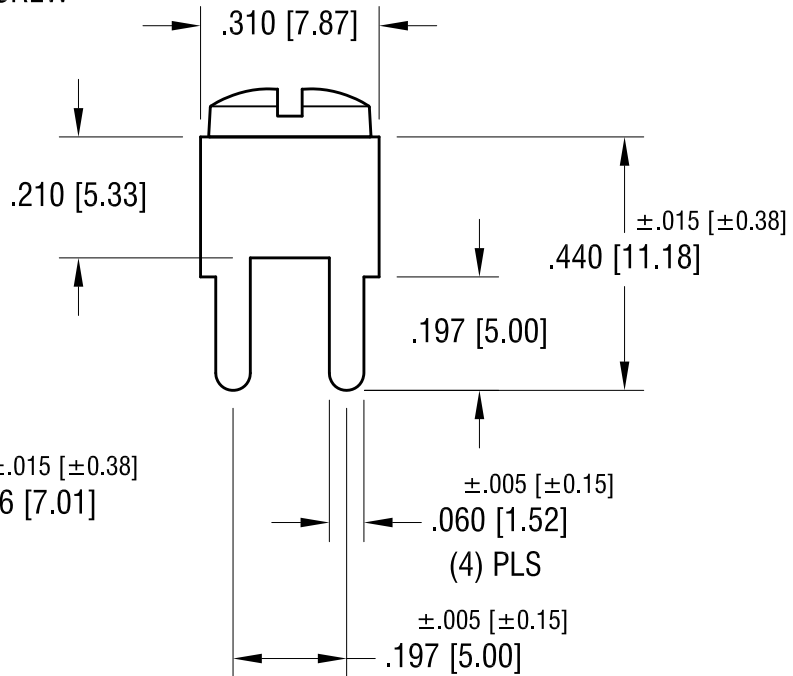

MOUNTING DETAIL

6-32 x 1/4 L.
CAPTIVATED SCREW

NOTES:

- 1. TERMINAL:
MAT'L - .032 [0.81] TH'K BRASS, MATTE TIN PLATE
- SCREW:
MAT'L - BRASS, NICKEL PLATE

7.15.09	CHANGE AS PER ECN 09-102	D
12.27.07	CHANGE AS PER ECN 07-089	C
DATE	DESCRIPTION	REV.