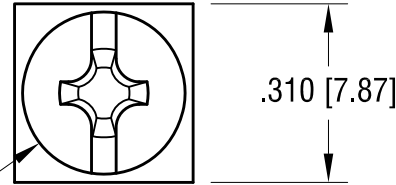

MOUNTING DETAIL

6-32 x 1/4 L.
CAPTIVATED SCREW

NOTES:

- 1. TERMINAL:
MAT'L - .032 [0.81] TH'K BRASS, MATTE TIN PLATE
- SCREW:
MAT'L - BRASS, NICKEL PLATE

7.15.09	CHANGE AS PER ECN 09-102	D
12.27.07	CHANGE AS PER ECN 07-089	C
DATE	DESCRIPTION	REV.