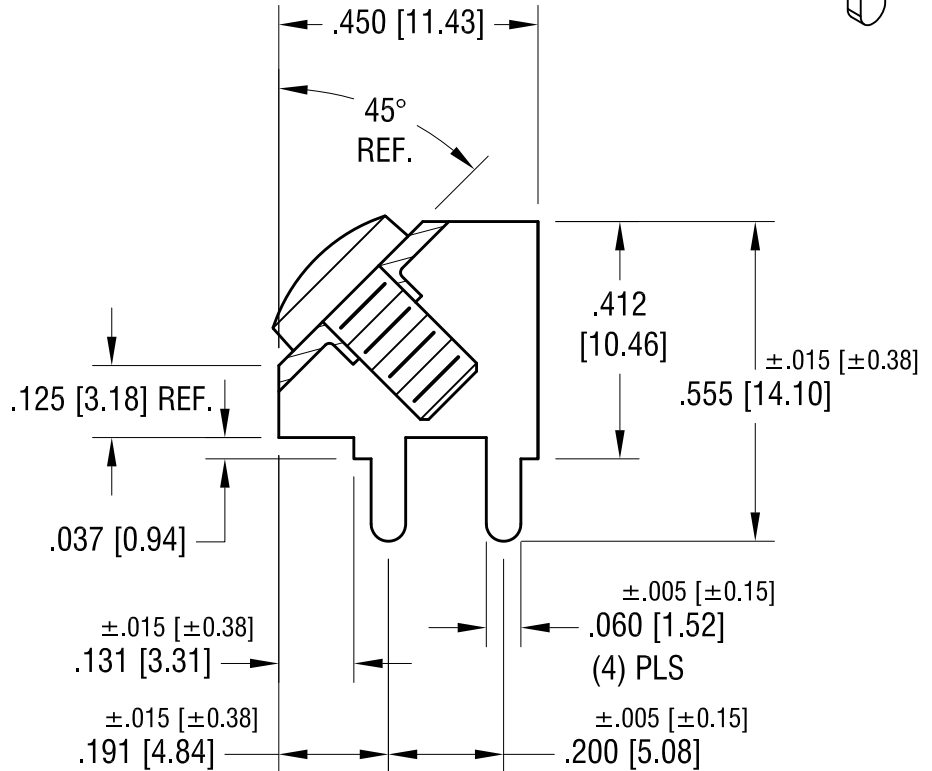

**MOUNTING DETAIL**

6-32 x 1/4 L.  
CAPTIVATED SCREW

**NOTES:**

**1. TERMINAL:**

MAT'L - .032 [0.81] TH'K BRASS, MATTE TIN PLATE

**SCREW:**

MAT'L - BRASS, NICKEL PLATE

**KEYSTONE ELECTRONICS CORP.**