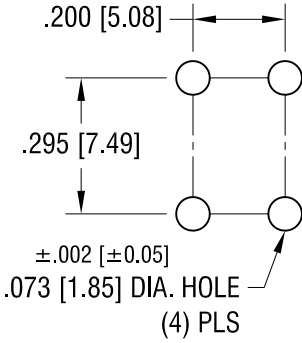

**MOUNTING DETAIL**

6-32 x 1/4 L.  
CAPTIVATED SCREW

**NOTES:**

**1. TERMINAL:**

MAT'L - .032 [0.81] TH'K BRASS, MATTE TIN PLATE

**SCREW:**

MAT'L - BRASS, NICKEL PLATE

**KEYSTONE ELECTRONICS CORP.**