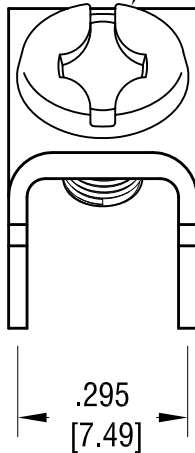

**MOUNTING DETAIL**

6-32 x 1/4 L.  
CAPTIVATED SCREW

**NOTES:**

**1. TERMINAL:**

MAT'L - .032 [0.81] TH'K BRASS, MATTE TIN PLATE

**SCREW:**

MAT'L - BRASS, NICKEL PLATE

**KEYSTONE ELECTRONICS CORP.**

www.keyelco.com • ASTORIA, N.Y. 11105-2017 • Tel (718) 956-8900

PART NAME		45° PC SCREW TERMINAL	
MATERIAL		AS NOTED	
FINISH	AS NOTED	DRN BY	BOONE
		APP'D	LN
		DATE	12.5.98
		SCALE	3X
TOLERANCES	INCH [MM]	CODE	DWG NO.
DECIMAL	± .010 [± 0.25]	C	7702
ANGULAR	± 1°		
UNLESS OTHERWISE SPECIFIED			