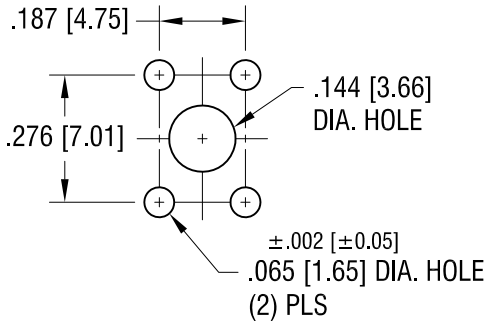

**MOUNTING DETAIL**

**ACTUAL SIZE**

<b>KEYSTONE ELECTRONICS CORP.</b>			
www.keyelco.com • ASTORIA, N.Y. 11105-2017 • Tel (718) 956-8900			
1.14.16	CHANGE AS PER ECN 16-009	E	PART NAME <b>LOW-PROFILE PC SCREW TERMINAL</b>
2.22.13	CHANGE AS PER ECN 13-021	D	MATERIAL <b>.032 [0.81] TH'K BRASS</b>
7.14.09	CHANGE AS PER ECN 09-101	C	FINISH <b>MATTE TIN PLATE</b>
1.31.08	CHANGE AS PER ECN 08-066	B	DRN BY <b>BOONE</b> DATE <b>9.19.01</b>
DATE	DESCRIPTION	REV.	APP'D <b>LN</b> SCALE <b>3X</b>
			TOLERANCES INCH [MM] DECIMAL <b>±.010 [±0.25]</b> ANGULAR <b>± 1°</b> UNLESS OTHERWISE SPECIFIED
			CODE <b>C</b> DWG NO. <b>7785</b>