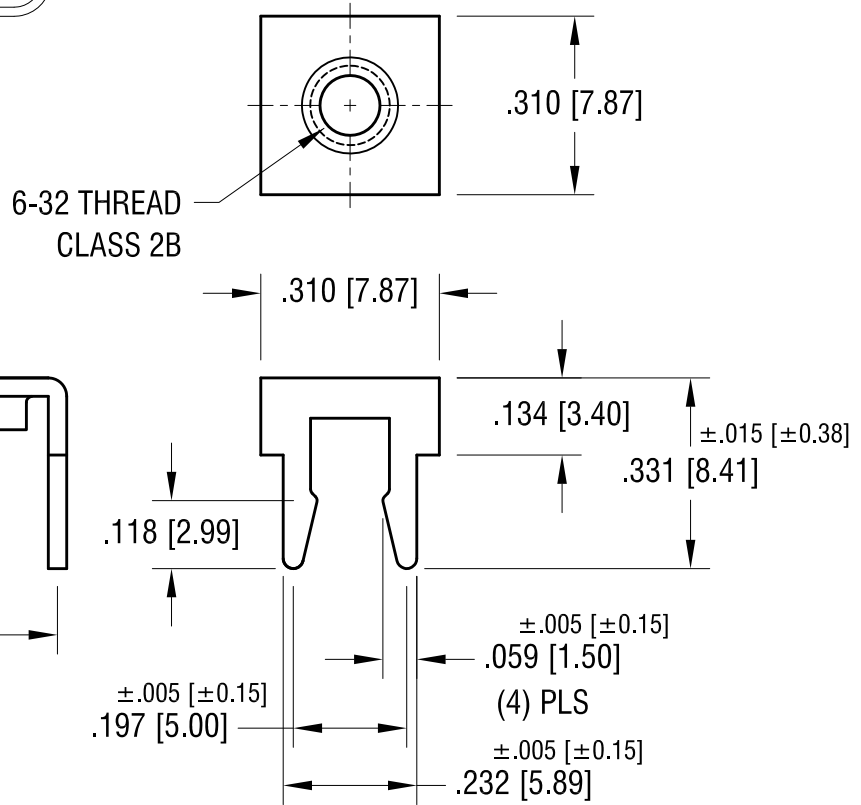

**MOUNTING DETAIL**

**ACTUAL SIZE**

<b>KEYSTONE ELECTRONICS CORP.</b>			
www.keyelco.com • ASTORIA, N.Y. 11105-2017 • Tel (718) 956-8900			
1.14.16	CHANGE AS PER ECN 16-009	E	PART NAME <b>LOW-PROFILE PC SCREW TERMINAL</b>
2.22.13	CHANGE AS PER ECN 13-021	D	MATERIAL <b>.032 [0.81] TH'K BRASS</b>
7.14.09	CHANGE AS PER ECN 09-101	C	FINISH <b>MATTE TIN PLATE</b>
1.31.08	CHANGE AS PER ECN 08-066	B	DRN BY <b>BOONE</b> DATE <b>9.19.01</b>
DATE	DESCRIPTION	REV.	APP'D <b>LN</b> SCALE <b>3X</b>
			TOLERANCES INCH [MM] DECIMAL <b>±.010 [±0.25]</b> ANGULAR <b>± 1°</b> UNLESS OTHERWISE SPECIFIED
			CODE <b>C</b> DWG NO. <b>7785</b>