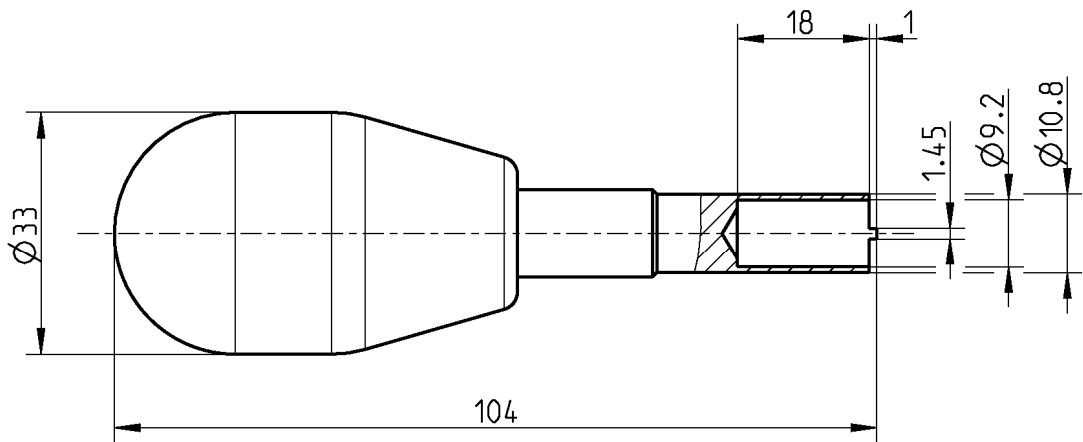

Email & Skype: info@chipsmall.com Web: www.chipsmall.com

Address: A1208, Overseas Decoration Building, #122 Zhenhua RD., Futian, Shenzhen, China

All dimensions are in mm; tolerances according to ISO 2768 m-H

Application

Series 1.6/5.6

Material and plating

Connector parts

Body Material CrMo Plating N/A

Weight

Weight 105.9 g/pce

While the information has been carefully compiled to the best of our knowledge, nothing is intended as representation or warranty on our part and no statement herein shall be construed as recommendation to infringe existing patents. In the effort to improve our products, we reserve the right to make changes judged to be necessary.