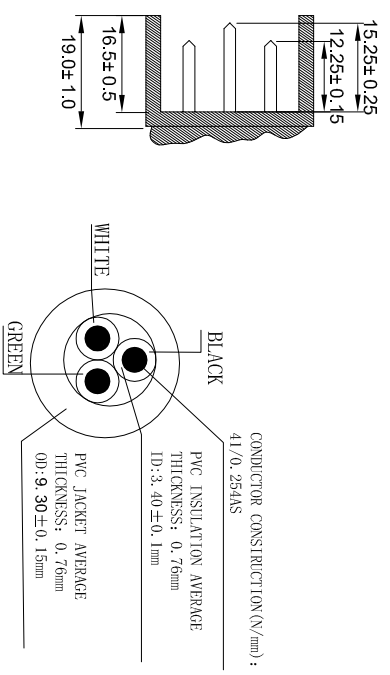

TESTING:

1) 100% OPEN & SHORT TESTING
2) INSULATION RESISTANCE: 100M ohm (min)
3) VOLTAGE: DC500V/1min
4) ROHS COMPLIANT