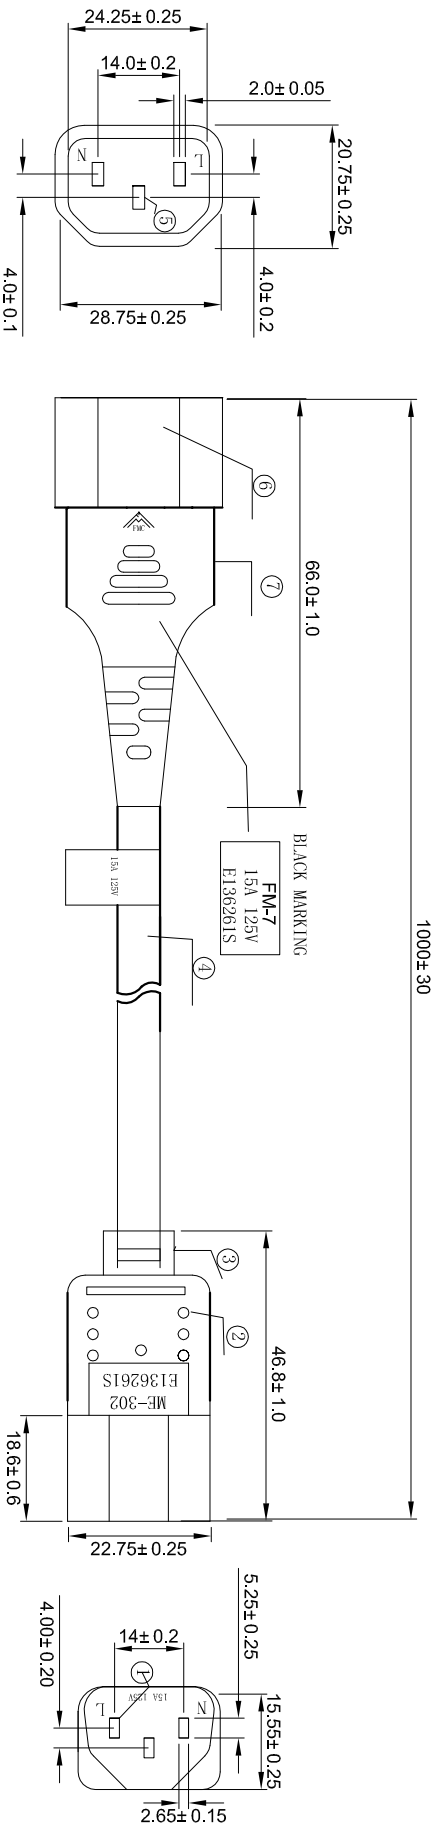

Email & Skype: info@chipsmall.com Web: www.chipsmall.com

Address: A1208, Overseas Decoration Building, #122 Zhenhua RD., Futian, Shenzhen, China

PART NO.	FM-7 ME-302 WIRE	SCALE	1 : 1
DESCRIPTION	SJT#14*3C 60C	UNIT:	mm
DWG No.	800-1400-0-SJT0-BL-00100		

E293711 (UL) SJT 3X14AWG(2.08mm²) VW-1 60°C 300V CSA 228191 SJT 3X14 AWG(2.08mm²) F12 60°C 300V -I-

REV	DATE	DESCRIPTION	SYMBOL
⑥		Moldbase inserted within the public	
⑦		Public play FM-7	
⑧		Ties	

NO.	SPECIFICATION	COLOUR	MATERIAL	AMOUNT
①	play home terminals	Silver	Cu	3P
②	Model aircraft	WHITE	PBT	1PCS
③	Mother play ME-302	BLACK	PVC Cu	1PCS
④	Wire SJT 14AWG/3C 60°C	BLACK	PVC Cu	1PCS
⑤	Interpolation public terminal	Silver	Cu	3P
⑥	Moldbase inserted within the public	WHITE	PBT	1PCS
⑦	Public play FM-7	BLACK	PVC Cu	1PCS
⑧	Ties	BLACK	PVC Cu	1PCS