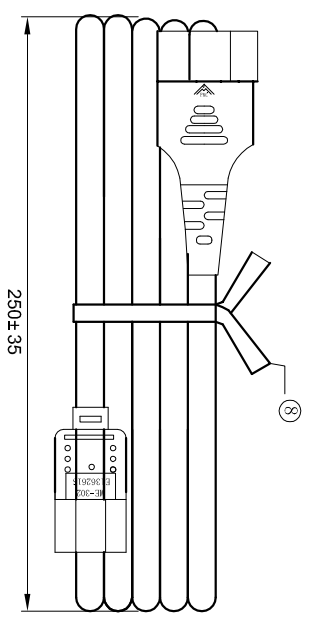

TESTING:

1) 100% OPEN & SHORT TESTING
2) INSULATION RESISTANCE: 100M ohm (min)
3) VOLTAGE: DC500V/1min
4) ROHS COMPLIANT