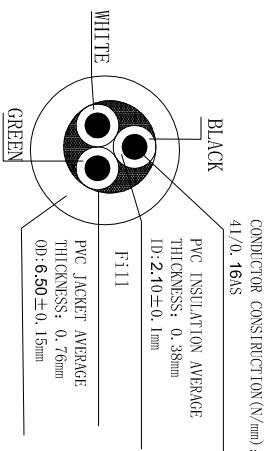

PART NO.	FM-7 ME-302	WIRE	SCALE	1 : 1
DESCRIPTION	SVT#18*3C 60C	UNIT:	mm	
DWG No.	800-1800-0-SVT0-BL-00200			

NOTES:

- 1) JACKET COLOR: BLACK
 - 2). E-GREEN; L-BLACK; N-WHITE
- TESTING:**
- 1) 100% OPEN & SHORT TESTING
 - 2) INSULATION RESISTANCE: 100M ohm (min)
 - 3) VOLTAGE: DC500V/1min
 - 4) ROHS COMPLIANT

Printing the contents of wire The use of printing ink replenish Wire

E243271 (UL) SVT 3X18AWG(0.824mm²) W#-1 60°C 300V CSA 228191 SVT 3X18 AWG(0.824mm²) FT2 60°C 300V -UL-

NO.	SPECIFICATION	COLOUR	MATERIAL	AMOUNT
①	play home terminals	Silver	Cu	3P
②	Model aircraft	WHITE	PBT	1PCS
③	Mother play MF-302	BLACK	PVC Cu	1PCS
④	Wire SVT 18AWG/3C 60°C	BLACK	PVC Cu	1PCS
⑤	Interpolation public terminal	Silver	Cu	3P
⑥	Moldbase inserted within the public	WHITE	PBT	1PCS
⑦	Public play FM-7	BLACK	PVC Cu	1PCS
⑧	Ties	BLACK		1PCS