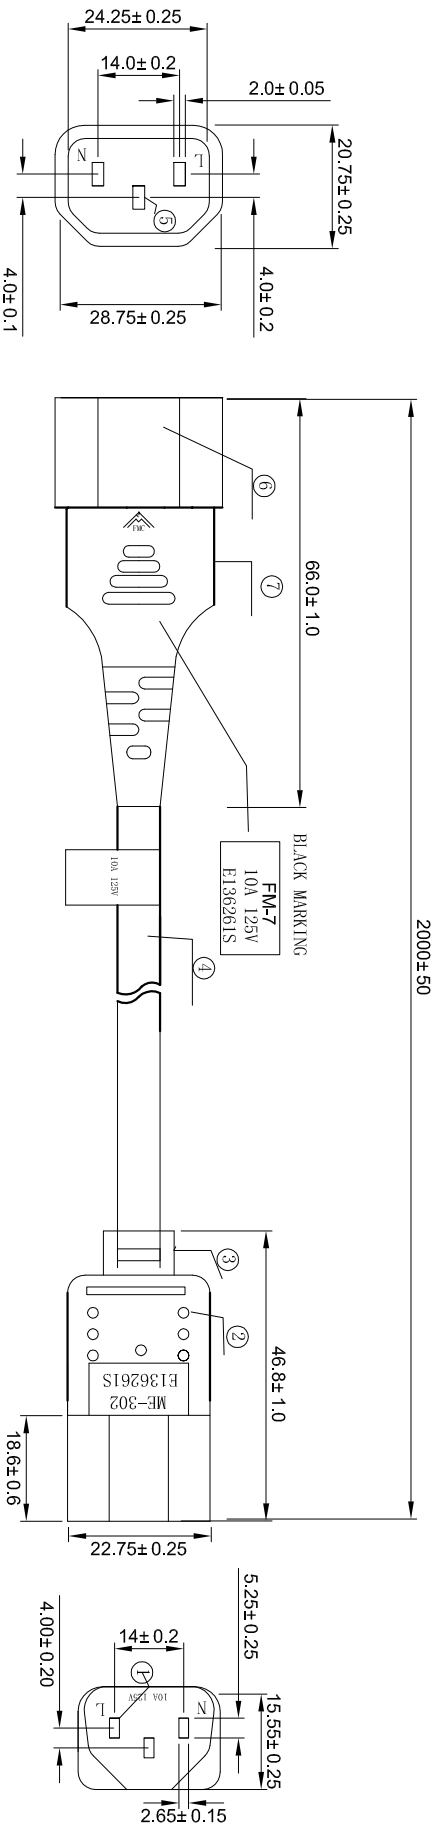

PART NO.	FM-7 ME-302	WIRE	SCALE	1 : 1
DESCRIPTION	SVT#18*3C 60C	UNIT:	mm	
DWG No.	800-1800-0-SVT0-BL-00200			

NOTES:

- 1) JACKET COLOR: BLACK
 - 2). E-GREEN; L-BLACK; N-WHITE
- TESTING:**
- 1) 100% OPEN & SHORT TESTING
 - 2) INSULATION RESISTANCE: 100M ohm (min)
 - 3) VOLTAGE: DC500V/1min
 - 4) ROHS COMPLIANT

Printing the contents of wire The use of printing ink replenish Wire

E243271 (UL) SVT 3X18AWG(0.824mm²) W#-1 60°C 300V CSA 228191 SVT 3X18 AWG(0.824mm²) FT2 60°C 300V -UL-

NO.	SPECIFICATION	COLOUR	MATERIAL	AMOUNT
①	play home terminals	Silver	Cu	3P
②	Model aircraft	WHITE	PBT	1PCS
③	Mother play MF-302	BLACK	PVC Cu	1PCS
④	Wire SVT 18AWG/3C 60°C	BLACK	PVC Cu	1PCS
⑤	Interpolation public terminal	Silver	Cu	3P
⑥	Moldbase inserted within the public	WHITE	PBT	1PCS
⑦	Public play FM-7	BLACK	PVC Cu	1PCS
⑧	Ties	BLACK		1PCS