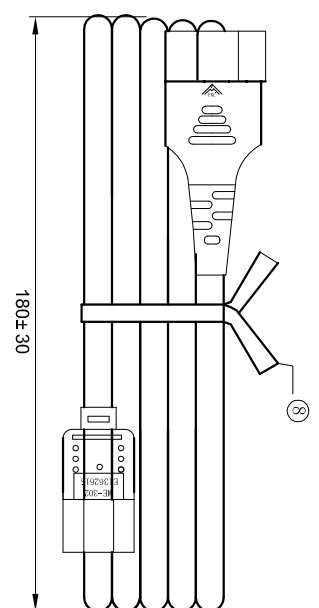

PART NO.	FM-7 ME-302	WIRE	SCALE	1 : 1
DESCRIPTION	SVT#18*3C 60C	UNIT:	mm	
DWG No.	800-1800-0-SVT0-BL-00200			

NOTES:

- 1) JACKET COLOR: BLACK
 - 2). E-GREEN; L-BLACK; N-WHITE
- TESTING:**
- 1) 100% OPEN & SHORT TESTING
 - 2) INSULATION RESISTANCE: 100M ohm (min)
 - 3) VOLTAGE: DC500V/1min
 - 4) ROHS COMPLIANT

Printing the contents of wire The use of printing ink replenish Wire

E243271 (UL) SVT 3X18AWG(0.824mm²) W#-1 60°C 300V CSA 228191 SVT 3X18 AWG(0.824mm²) FT2 60°C 300V -UL-

NO.	SPECIFICATION	COLOUR	MATERIAL	AMOUNT
①	play home terminals	Silver	Cu	3P
②	Model aircraft	WHITE	PBT	1PCS
③	Mother play MF-302	BLACK	PVC Cu	1PCS
④	Wire SVT 18AWG/3C 60°C	BLACK	PVC Cu	1PCS
⑤	Interpolation public terminal	Silver	Cu	3P
⑥	Moldbase inserted within the public	WHITE	PBT	1PCS
⑦	Public play FM-7	BLACK	PVC Cu	1PCS
⑧	Ties	BLACK		1PCS