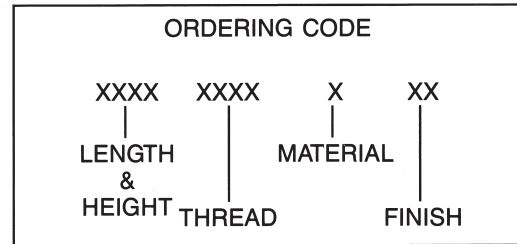

THREAD CODE & DEPTH		
THREAD	CODE	A
4-40	440	1/4
6-32	632	5/16-3/8

MATERIAL	CODE	RoHS
Aluminum	A	YES
Brass	B	YES
Stainless Steel	SS	YES
Steel	S	YES

95 Silvermine Road, Seymour, Ct. 06483 Phone: 203-888-2133 Fax: 203-888-9860
e-mail : info@rafhdwe.com Web: www.rafhdwe.com