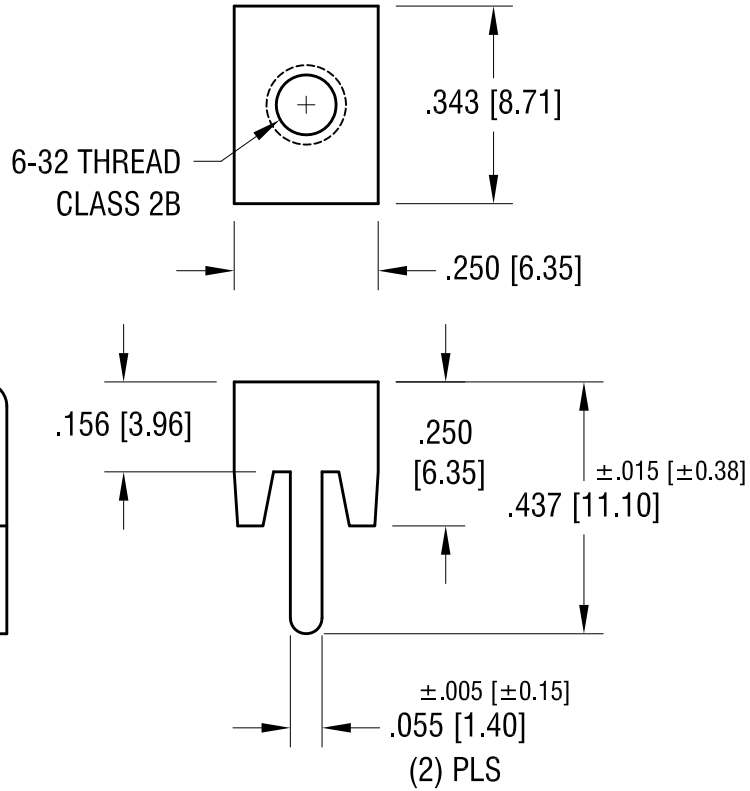

MOUNTING DETAIL

ACTUAL SIZE

NOTE:

- 1. TERMINAL:
 MAT'L - .032 [0.81] TH'K BRASS, MATTE TIN PLATE
- SCREW : ONE (1) 6-32 x 1/4 L., SUPPLIED LOOSE.
- MAT'L - BRASS, NICKEL PLATE

7.14.09	CHANGE AS PER ECN 09-101	C
12.31.07	CHANGE AS PER ECN 07-107	B
DATE	DESCRIPTION	REV.