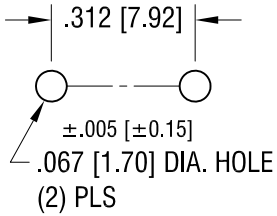

MOUNTING DETAIL

ACTUAL SIZE

NOTE:

- 1. TERMINAL:
 MAT'L - .032 [0.81] TH'K BRASS, MATTE TIN PLATE
- SCREW : ONE (1) 6-32 x 1/4 L., SUPPLIED LOOSE.
- MAT'L - BRASS, NICKEL PLATE

7.14.09	CHANGE AS PER ECN 09-101	C
12.31.07	CHANGE AS PER ECN 07-107	B
DATE	DESCRIPTION	REV.