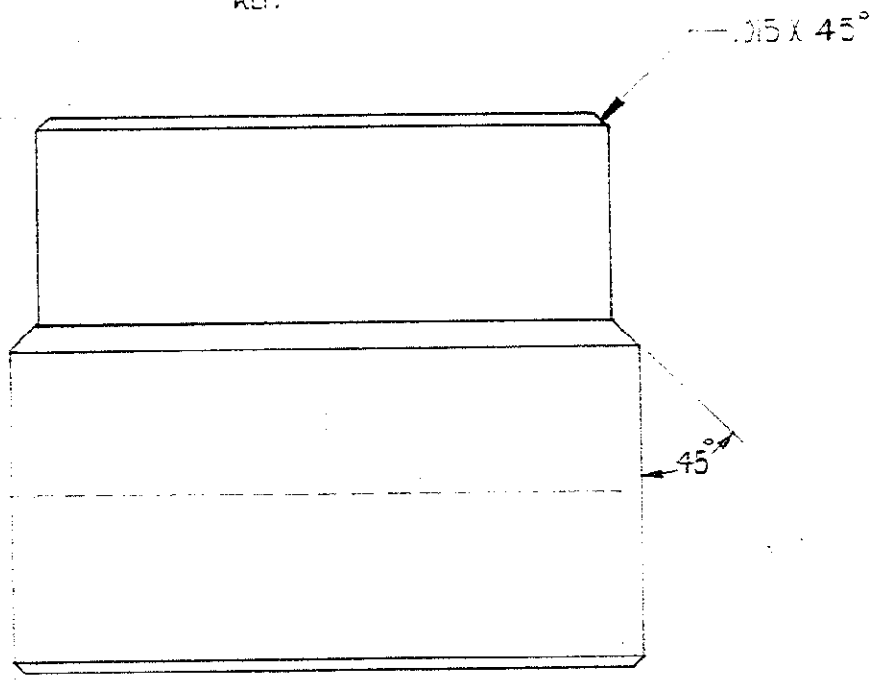

.79 REF.

.46 REF.

.25 REF.