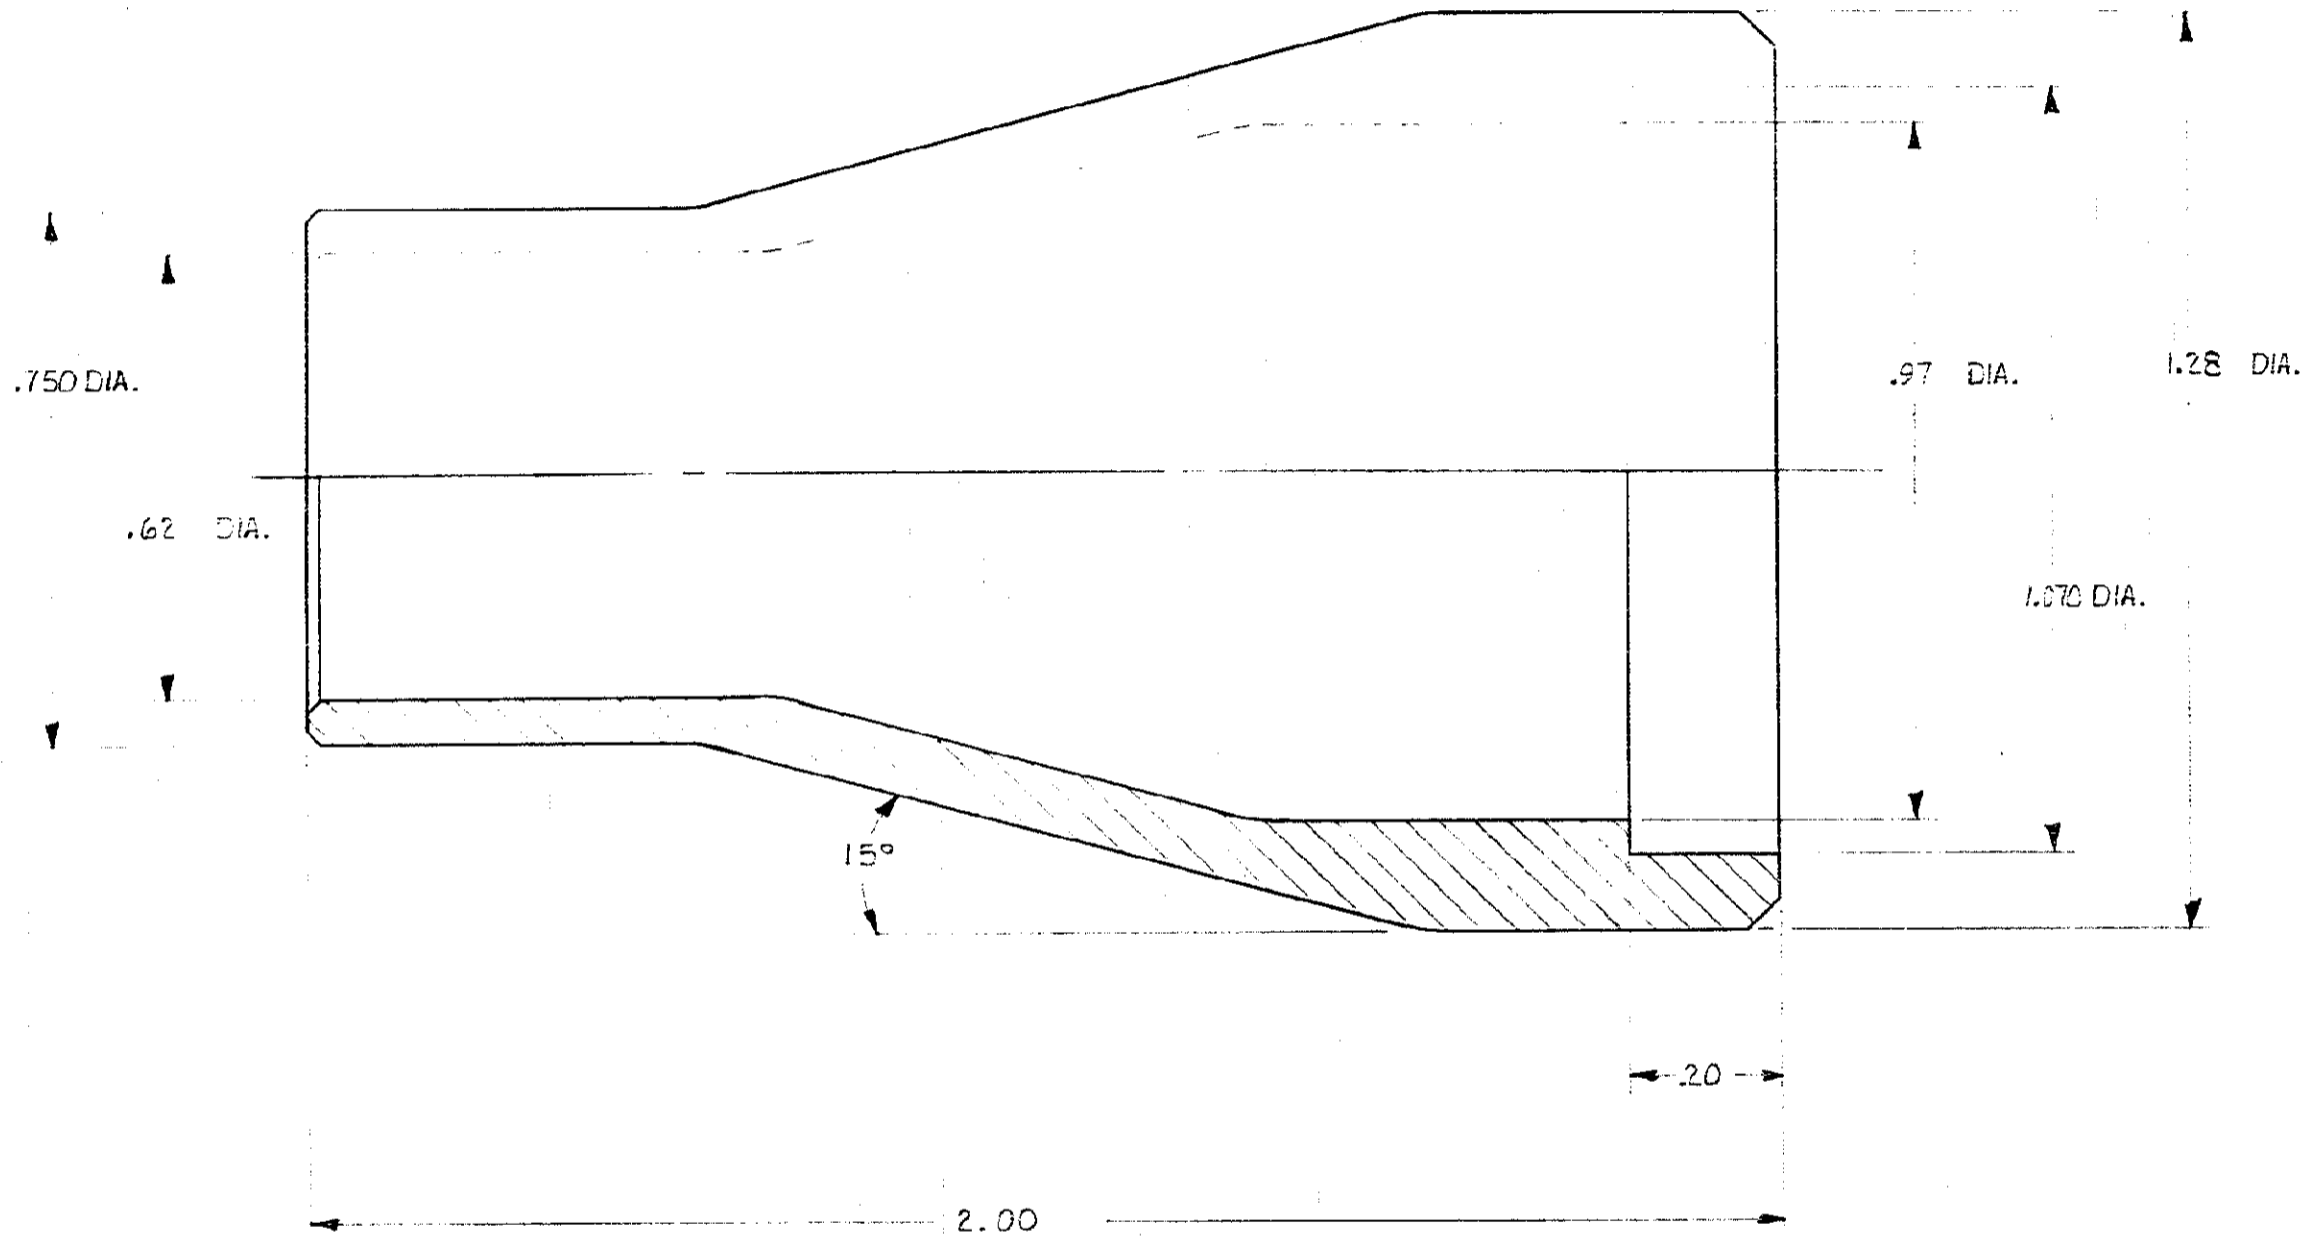

LOC L 37
 DIST 37

REVISIONS						
P	F	ZONE	LTR	DESCRIPTION	DATE	APPROVED
7			A	WAS .625, 1.275 ECU 9385	36	9-17-81 M.B.

862695-1 AS SHOWN

				UNLESS OTHERWISE SPECIFIED DIMENSIONS ARE IN INCHES.		CONTRACT NO		PART NO	
				TOLERANCES: .00 ± .02 .000 ± .005		DR DICK STONE 9-23-76		AMP INCORPORATED HARRISBURG, PA.	
				ANGLES ±		CHK		NAME	
				MATERIAL		APPD 9-23-76 <i>[Signature]</i>		END BELL, PLUG	
				MOLDED PLASTIC		APPD		LGH	
				FINISH		DSGN APPD		SIZE CODE IDENT NO DRAWING NO	
				BLACK		OTHER APPD		C 00779 862695	
NEXT ASSY		FINAL ASSY		NEXT ASSY		USED ON		REV.	
				862304-1				A	
QTY REQD		APPLICATION							