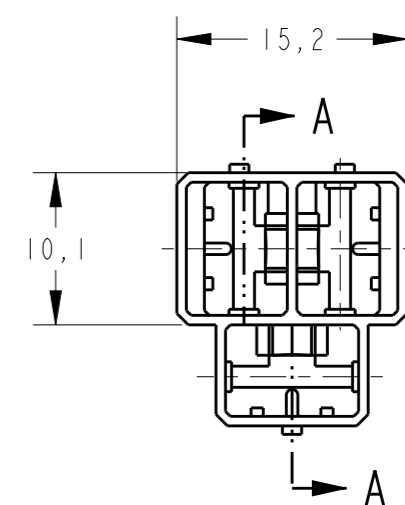

THIS DRAWING IS UNPUBLISHED.

RELEASED FOR PUBLICATION

20

© COPYRIGHT 20 BY - ALL RIGHTS RESERVED.

REVISIONS

P	LTR	DESCRIPTION	DATE	DWN	APVD
	A3	REDRAWN AND REVISED ECO 16-007059	23MAY2016	HC	WLS

1- INTERCHANGEABLE WITH PN-180941

~~OBSOLETE~~	~~ORANGE~~	~~POLYAMIDA 6.6~~	~~880573-9~~
~~OBSOLETE~~	~~VIOLET~~	~~POLYAMIDA 6.6~~	~~880573-8~~
~~OBSOLETE~~	~~GRAY~~	~~POLYAMIDA 6.6~~	~~880573-7~~
~~OBSOLETE~~	~~BROWN~~	~~POLYAMIDA 6.6~~	~~880573-6~~
~~OBSOLETE~~	~~BLACK~~	~~POLYAMIDA 6.6~~	~~880573-5~~
~~OBSOLETE~~	~~YELLOW~~	~~POLYAMIDA 6.6~~	~~880573-4~~
~~OBSOLETE~~	~~BLUE~~	~~POLYAMIDA 6.6~~	~~880573-3~~
~~OBSOLETE~~	~~GREEN~~	~~POLYAMIDA 6.6~~	~~880573-2~~
~~OBSOLETE~~	~~RED~~	~~POLYAMIDA 6.6~~	~~880753-1~~
	NATURAL	POLYAMIDA 6.6	880573-0
	FINISH	MATERIAL	PART NUMBER

THIS DRAWING IS A CONTROLLED DOCUMENT.

DWN H.C.CANTER 17MAY2016

CHK W.L.STEFANI 18MAY2016

APVD -

NAME 3 WAY T FASTIN-ON REC. HOUSING

SIZE CAGE CODE DRAWING NO RESTRICTED TO

A3 - C-880573

CUSTOMER DRAWING SCALE 2:1 SHEET 1 OF 1 REV A3

DIMENSIONS:

mm

TOLERANCES UNLESS OTHERWISE SPECIFIED:

- 0 PLC ±-
- 1 PLC ±0,4
- 2 PLC ±-
- 3 PLC ±-
- 4 PLC ±-
- ANGLES ±1°

MATERIAL

FINISH