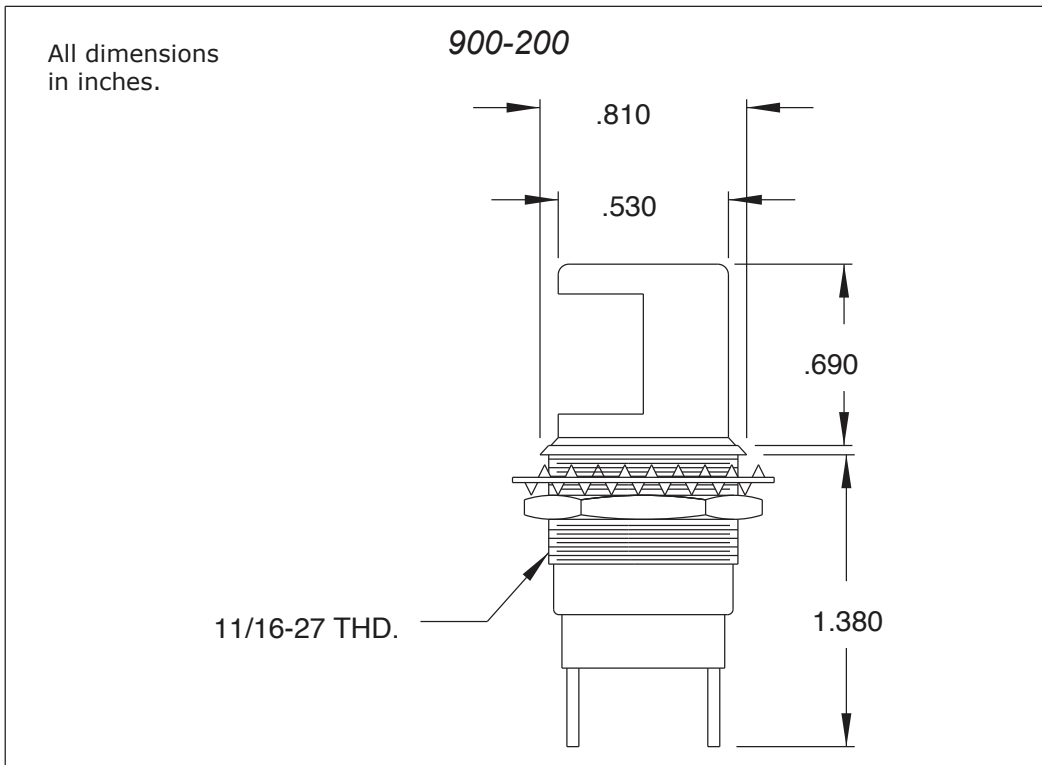

Chicago Miniature Lamp Instrument Lites are specifically designed to provide localized light for illuminating panels, meters, switches and legends. The Chicago Miniature Lamp Instrument Lite features a highly reflective surface on the inside of the hood to assure peak light output and is easily relamped from the front of the panel. The lamp is not included with this indicator light; please order the required lamp separately.

Specifications

	900-200
Mounting Hole:	.688
Mounting Centers:	.969
Maximum Panel Thickness:	.406
Housing/Material:	Black anodized aluminum
Hood Material:	Black matte on aluminum
Terminals:	Solder lug terminals
Hex Nut:	Zinc Plated steel
Lockwasher:	Chrome treated steel
Electrical Rating:	up to 250 Volts, up to 3 Watts
Lamp Used:	T-2 or T-3 1/4 Miniature bayonet