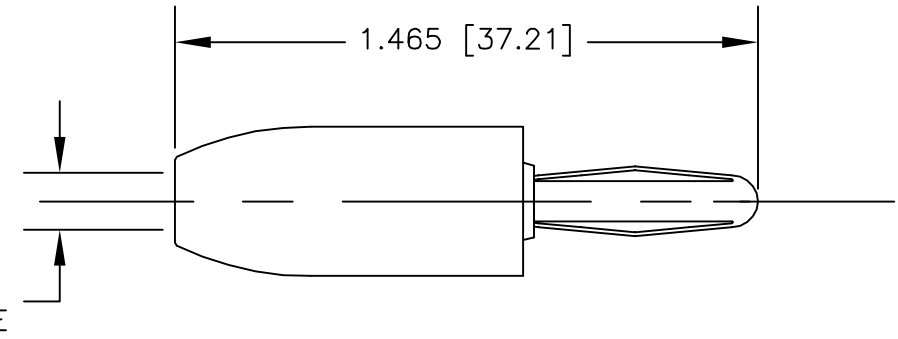

NOTES: UNLESS OTHERWISE SPECIFIED

1. CONSTRUCTION:

HOUSING: MOLDED NYLON. AVAILABLE IN TEN COLORS.  
 FRAME: BRASS. NICKEL PLATED.  
 CONTACT: BeCu OR PHOSPHOR BRONZE. NICKEL PLATED.

2. PERFORMANCE:

MAXIMUM CURRENT: 15 AMPS  
 MAXIMUM VOLTAGE: 3500 VRMS  
 MAXIMUM TEMPERATURE: 200°F (93°C)

LTR		DESCRIPTION	REVISIONS	DATE	APPROVED

ACTUAL SIZE

		UNLESS OTHERWISE SPECIFIED DIMENSIONS ARE IN INCHES TOLERANCES ARE: FRACTIONS DECIMALS ANGLES ± .XX ± ± .XXX ±	CONTRACT NO.		<b>E-Z-HOOK</b> DIVISION OF TEKTEST INC. ARCADIA, CA 91006 U.S.A.	
			APPROVALS	DATE		
		MATERIAL SEE NOTE.	DRAWN	R.L.	9/10	DESCRIPTION STD BANANA PLUG
			APPROVED BY			
		FINISH SEE NOTE.	SIZE	CODE IDENT NO.	DRAWING NO.	REV.
NEXT ASSY	USED ON			<b>A 08505</b>	9202	
APPLICATION		DO NOT SCALE DRAWING	SCALE	2:1	SHEET 1 OF 1	