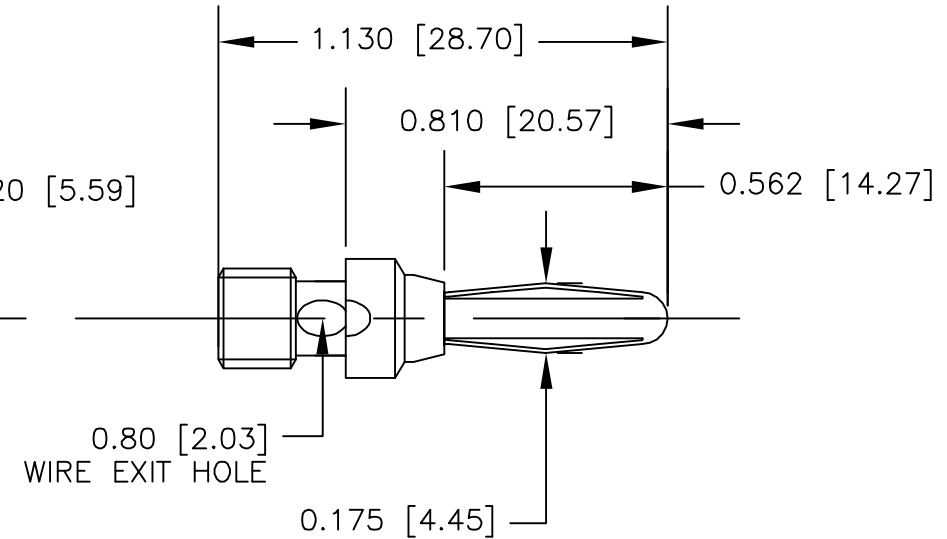

LTR		DESCRIPTION	REVISIONS	DATE	APPROVED

ACTUAL SIZE

		UNLESS OTHERWISE SPECIFIED DIMENSIONS ARE IN INCHES TOLERANCES ARE: FRACTIONS DECIMALS ANGLES ± .XX ± ± .XXX ±	CONTRACT NO.		<b>E-Z-HOOK</b> DIVISION OF TEKTEST INC. ARCADIA, CA 91006 U.S.A.	
			APPROVALS	DATE		
		MATERIAL SEE NOTE.	DRAWN	R.L.	9/10	DESCRIPTION STD BANANA PLUG
			APPROVED BY			
		FINISH SEE NOTE.	SIZE	CODE IDENT NO.	DRAWING NO.	REV.
NEXT ASSY	USED ON			<b>A 08505</b>	9202	
APPLICATION		DO NOT SCALE DRAWING	SCALE	2:1	SHEET 1 OF 1	