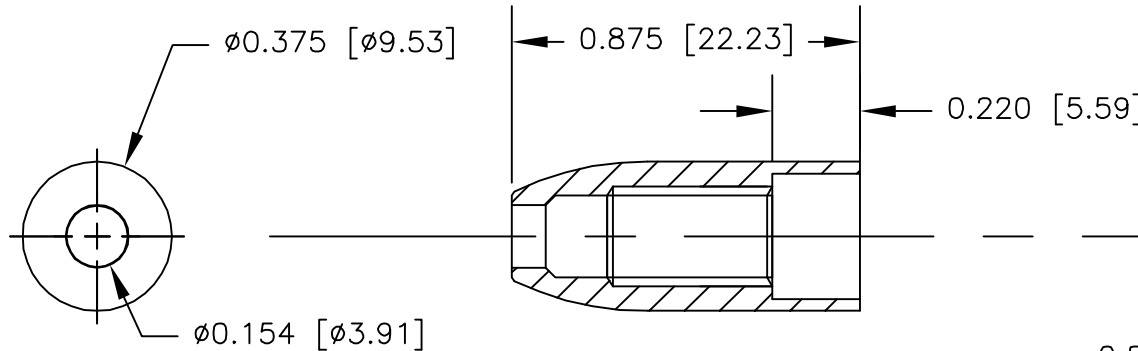

LTR		DESCRIPTION	REVISIONS	DATE	APPROVED

ACTUAL SIZE

		UNLESS OTHERWISE SPECIFIED DIMENSIONS ARE IN INCHES TOLERANCES ARE: FRACTIONS DECIMALS ANGLES ± .XX ± ± .XXX ±	CONTRACT NO.		<b>E-Z-HOOK</b> DIVISION OF TEKTEST INC. ARCADIA, CA 91006 U.S.A.	
			APPROVALS	DATE		
		MATERIAL SEE NOTE.	DRAWN	R.L.	9/10	DESCRIPTION STD BANANA PLUG
			APPROVED BY			
		FINISH SEE NOTE.	SIZE	CODE IDENT NO.	DRAWING NO.	REV.
NEXT ASSY	USED ON			<b>A 08505</b>	9202	
APPLICATION		DO NOT SCALE DRAWING	SCALE	2:1	SHEET 1 OF 1	