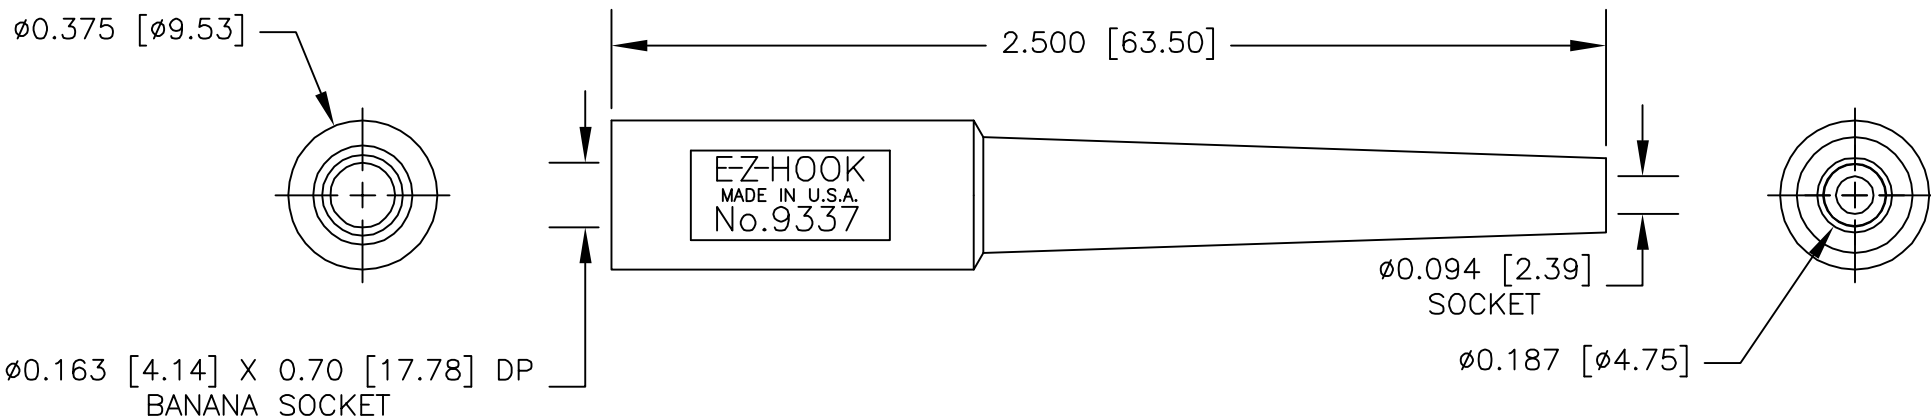

2. PERFORMANCE:

MAXIMUM CURRENT: 15 AMPS
 MAXIMUM VOLTAGE: 300 V
 MAXIMUM TEMPERATURE: 122°F (50°C)

REVISIONS			
LTR	DESCRIPTION	DATE	APPROVED

		UNLESS OTHERWISE SPECIFIED DIMENSIONS ARE IN INCHES TOLERANCES ARE: FRACTIONS DECIMALS ANGLES ± .XX ± ± .XXX ±	CONTRACT NO.		E-Z-HOOK DIVISION OF TEKTEST INC. ARCADIA, CA 91006 U.S.A.	
			APPROVALS	DATE		
		MATERIAL SEE NOTE.	DRAWN	R.L. 3/09	DESCRIPTION E-Z-FLEX BAN SKT TO 0.094 [2.39] SKT ADAPTER (12AWG)	
			APPROVED BY			
		FINISH SEE NOTE.	SIZE	CODE IDENT NO.	DRAWING NO.	REV.
NEXT ASSY	USED ON			A 08505	9337	
APPLICATION		DO NOT SCALE DRAWING	SCALE	2:1	SHEET 1 OF 1	