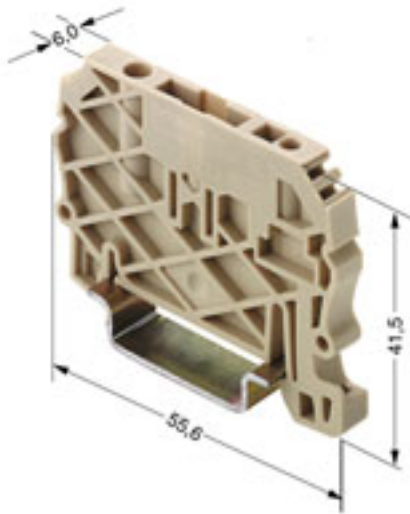

Email & Skype: info@chipsmall.com Web: www.chipsmall.com

Address: A1208, Overseas Decoration Building, #122 Zhenhua RD., Futian, Shenzhen, China

General ordering data

Order No.	9540000000
Part designation	ZEW 35
Version	Modular terminal, accessories, Rail support
EAN	4008190956264
Qty.	20 pc(s).

Dimensions

Width	6 mm
Height of lowest version	41.5 mm
Length	55 mm

Approvals

Approvals institutes

Downloads

DXF	28464_ZEW_DXF.dxf
STEP	9540000000_28464_ZEW_TS35_STP.stp

Classifications

ETIM 2.0	EC001041
ETIM 3.0	EC001041
eClass 4.1	27-08-10-03
eClass 5.0	27-08-10-03
eClass 5.1	27-08-10-03