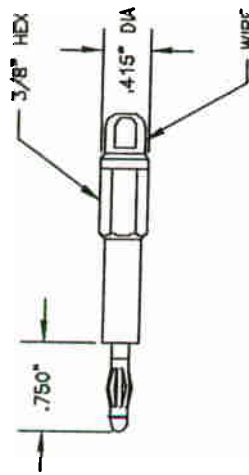

Email & Skype: info@chipsmall.com Web: www.chipsmall.com

Address: A1208, Overseas Decoration Building, #122 Zhenhua RD., Futian, Shenzhen, China

NOTE: UNLESS OTHERWISE SPECIFIED

1. RETRACTABLE SHROUDED BANANA PLUG
 BODY: NICKEL PLATED BERYLLIUM-COPPER
 INSULATOR: POLYACETAL
 PLUG: NICKEL PLATED BRASS
 ELECTRICAL DATA:
 DIELECTRIC WITHSTANDING
 VOLTAGE: 1 KV
 MAX. CURRENT: 15 AMPS

2. WIRE: 18 AWG P.V.C. INSULATION
 65X36 TINNED COPPER, INSULATION
 DIA. .144" THICKNESS .045" MAX.
 WORKING VOLTAGE 5,000 VOLTS
 MAX TEMP. 105C. MAX CURRENT
 5 AMPS.

ZONE	LTR	DATE	APPROVED

UNLESS OTHERWISE SPECIFIED CONTRACT NO.		E-Z-HOOK		ARCADA, CA 91006	
DIMENSIONS ARE IN INCHES		RETRACTABLE SHROUDED		DRAWING NO.	
TOLERANCES ARE		BANANA PLUG JUMPER		B 08505 9871-LENGTH	
FRACTIONS DECIMALS ANGLES		SIZE		CODE IDENT NO.	
# # #		B		08505	
MATERIAL		SCALE FULL		SHEET 1	
SEE NOTE		OF 1			
FINISH					
SEE NOTE					
DO NOT SCALE DRAWING					
APPLICATION					
USED ON					
NEXT ASSY					