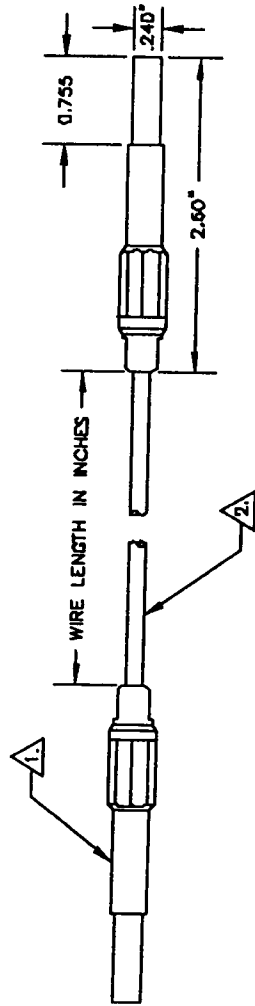

Email & Skype: info@chipsmall.com Web: www.chipsmall.com

Address: A1208, Overseas Decoration Building, #122 Zhenhua RD., Futian, Shenzhen, China

NOTE: UNLESS OTHERWISE SPECIFIED

1. RETRACTABLE SHROUDED BANANA PLUG
 BODY: NICKEL PLATED BERYLLIUM-COPPER
 INSULATOR: POLYACETAL
 PLUG: NICKEL PLATED BRASS
 ELECTRICAL DATA:
 DIELECTRIC WITHSTANDING
 VOLTAGE: 1 KV
 MAX. CURRENT: 15 AMPS

2. WIRE: 18 AWG P.V.C. INSULATION
 65X36 TINNED COPPER, INSULATION
 DIA. .144" THICKNESS .045" MAX.
 WORKING VOLTAGE 5,000 VOLTS
 MAX TEMP. 105C. MAX CURRENT
 5 AMPS.

ZONE	LTR	DATE	APPROVED

UNLESS OTHERWISE SPECIFIED CONTRACT NO.		E-Z-HOOK		ARCADA, CA 91006	
DIMENSIONS ARE IN INCHES		RETRACTABLE SHROUDED		DRAWING NO.	
TOLERANCES ARE		BANANA PLUG JUMPER		B 08505 9871-LENGTH	
FRACTIONS DECIMALS ANGLES		SIZE		CODE IDENT NO.	
# # #		B		08505	
MATERIAL		SCALE FULL		SHEET 1	
SEE NOTE		OF 1			
FINISH					
SEE NOTE					
DO NOT SCALE DRAWING					
APPLICATION					
USED ON					
NEXT ASSY					