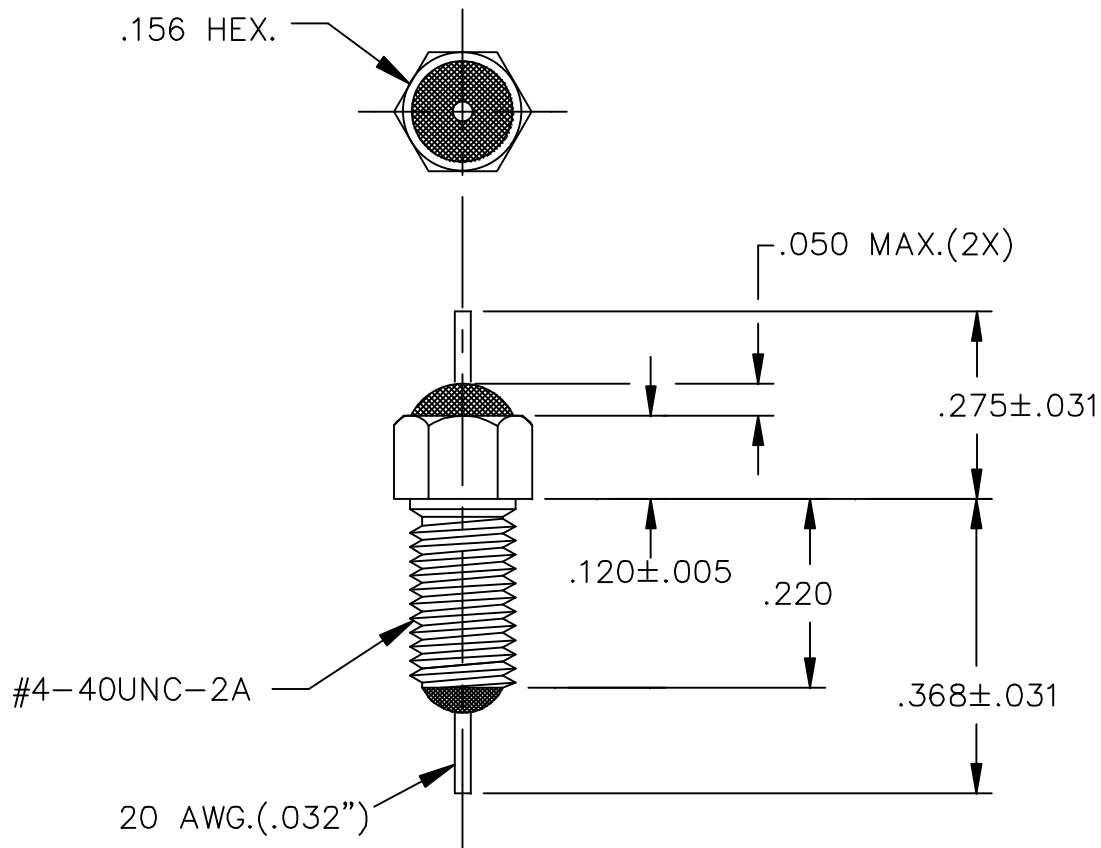

Email & Skype: info@chipsmall.com Web: www.chipsmall.com

Address: A1208, Overseas Decoration Building, #122 Zhenhua RD., Futian, Shenzhen, China

07

TERMINAL FINISH: SOLDER	
BUSHING FINISH: SILVER	
CAPACITANCE	5000pF GMV
TEMP. RANGE	-55°C TO 125°C
CURRENT	10 AMP
WORKING VOLTAGE	85°C 150 VDC 125°C 100 VDC
D.C. RESISTANCE	.01ohms MAX.
MIN. I.L. PER MIL-STD-220 AT 25°C NO LOAD	
FREQ. MHz	I.L. (db)
10	15
100	30
1 GHz	50
10 GHz	70
SCHEMATIC	
MARKING:	
PART: S502P	
BAG: SCI 9900-381-6004	
DATE CODE	
LOT No.	
QTY/BAG (200 MAX.)	