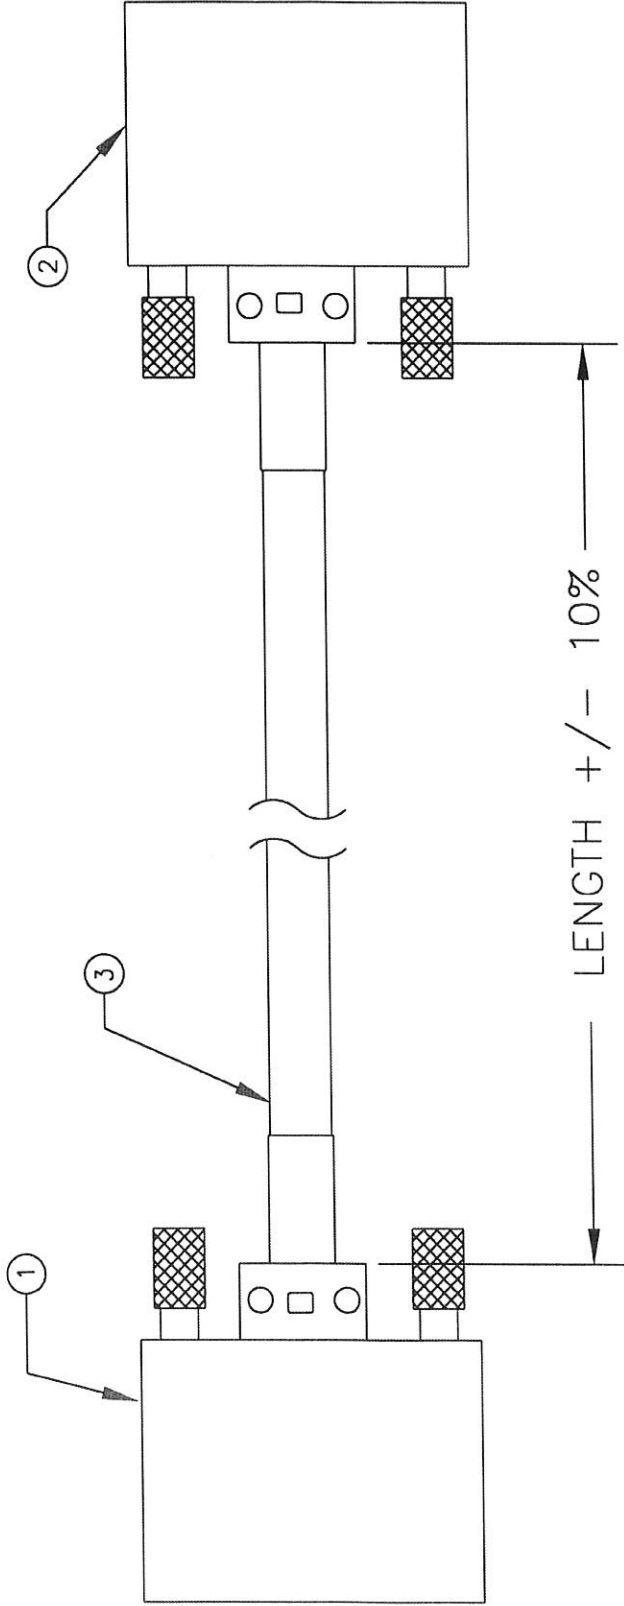

PARTS LIST

BUB. #	DESCRIPTION	QTY.
1	V.35 CONNECTOR HOUSING MALE	1
2	V.35 CONNECTOR HOUSING FEMALE	1
3	CABLE 40-COND 22AWG	A/R

CATALOG #	LENGTH
998438	7.5m
998526	2.0m
998572	1.0m

<p>Weidmüller WEIDMULLER INC. 821 SOUTHLAKE BLVD. RICHMOND, VIRGINIA 23236</p>	CAT. NO. VARIOUS DRWN BY DLC APPROVED PSH REL. DATE 4/27/98	TITLE FIM CBL FBM01	TOLERANCE ON : X = +/- 0.508 mm .xx = +/- 0.254 mm .xxx = +/- 0.127 mm * = +/- .30 UNLESS OTHERWISE SPECIFIED ALL DIMENSIONS ARE IN MILLIMETERS () INDICATES REFERENCE DIMENSIONS	PROPRIETARY RIGHTS : THIS DOCUMENT INCLUDES DESIGN AND ENGINEERING CONCEPTS WHICH INVOLVE PROPRIETARY AND CONFIDENTIAL INFORMATION OF WEIDMULLER INC. AND THIS DOCUMENT AND ITS CONTENTS MAY NOT BE REPRODUCED OR COPIED OR USED IN ANY MANNER WITHOUT WRITTEN AUTHORITY FROM WEIDMULLER INC. IN RICHMOND, VIRGINIA.
	DISTRIBUTION: <input checked="" type="checkbox"/> P/N <input checked="" type="checkbox"/> DWG. <input checked="" type="checkbox"/> PROD. <input checked="" type="checkbox"/> INSP. <input type="checkbox"/> OTHER	PRODUCTION RELEASE PAGE 1	SCALE: DO NOT SCALE	SIZE: A SHEET 1 OF 2