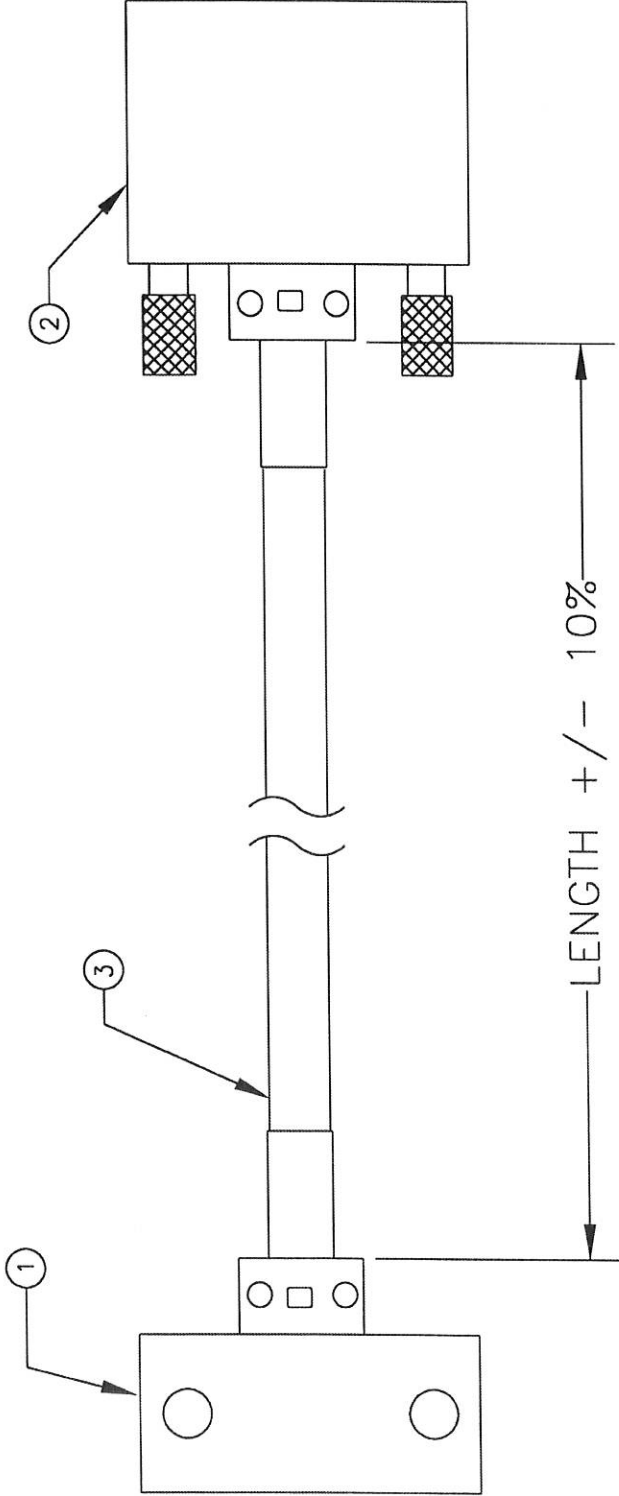

REVISIONS

REV.	DESCRIPTION	DATE	CMPLT. BY	APPRV.

PARTS LIST

BUB. #	DESCRIPTION	QTY.
1	V.35 RIGHT-ANGLE CONN. HOUSING MALE	1
2	V.35 STRAIGHT CONNECTOR HOUSING FEMALE	1
3	CABLE 40-COND 22AWG	A/R

CATALOG #	LENGTH
998546	1.0m
998547	2.0m

TOLERANCE ON :

x = +/- 0.508 mm  
.xx = +/- 0.254 mm  
.xxx = +/- 0.127 mm  
∅ = +/- .30  
UNLESS OTHERWISE SPECIFIED ALL DIMENSIONS ARE IN MILLIMETERS  
( ) INDICATES REFERENCE DIMENSIONS

PROPRIETARY RIGHTS :

SIZE: A SHEET 1 OF 2

SCALE: DO NOT SCALE

PRODUCTION RELEASE PAGE 2

DRAWING NUMBER 1100475 REV. 0