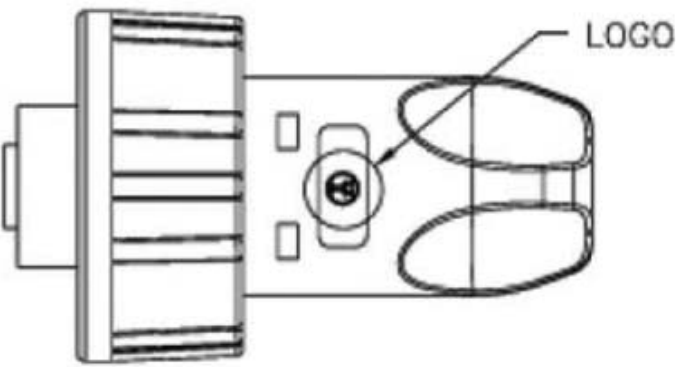

Email & Skype: info@chipsmall.com Web: www.chipsmall.com

Address: A1208, Overseas Decoration Building, #122 Zhenhua RD., Futian, Shenzhen, China

SHELL	DRAIN WIRE	
8	BROWN] TWIST
7	BROWN / WHITE	
6	GREEN] TWIST TWIST
5	BLUE / WHITE	
4	BLUE	
3	GREEN / WHITE] TWIST
2	ORANGE	
1	ORANGE / WHITE	
CONN.	WIRE COLOR	
PIN OUT		

- Material:**
- Plug: 8P 8C, Gold Plated
 - Cable: Cat 5e FTP 24AWG 4 Pair
 - Connector: Black, Nylon+GF
 - Housing: Black ABS Plastic
 - Shielding: STP
 - Cable Length: 1 Meter

Scale	1:1						Name
TOLERANCE					Drawn	12.02.11	Chappell
X.X	±0.40				Approved		
X.XX	±0.25						
X.XXX	±0.15						
Angle	±3°						
		Modification	Date	Name			