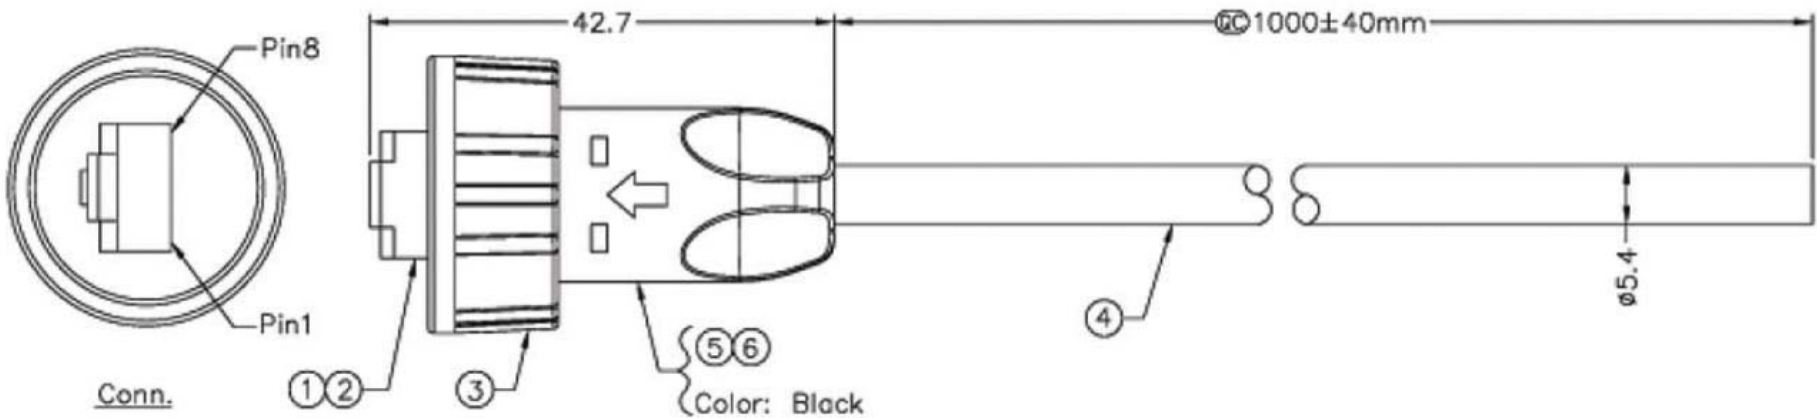

Email & Skype: info@chipsmall.com Web: www.chipsmall.com

Address: A1208, Overseas Decoration Building, #122 Zhenhua RD., Futian, Shenzhen, China

SHELL	DRAIN WIRE	
8	BROWN] TWIST
7	BROWN / WHITE	
6	GREEN] TWIST TWIST
5	BLUE / WHITE	
4	BLUE	
3	GREEN / WHITE] TWIST
2	ORANGE	
1	ORANGE / WHITE	
CONN.	WIRE COLOR	
PIN OUT		

- Material:**
- Plug: 8P 8C, Gold Plated
 - Cable: Cat 5e FTP 24AWG 4 Pair
 - Connector: Black, Nylon+GF
 - Housing: Black ABS Plastic
 - Shielding: STP
 - Cable Length: 1 Meter

Scale	1:1						Name
TOLERANCE					Drawn	12.02.11	Chappell
X.X	±0.40				Approved		
X.XX	±0.25						
X.XXX	±0.15						
Angle	±3°						
		Modification	Date	Name			