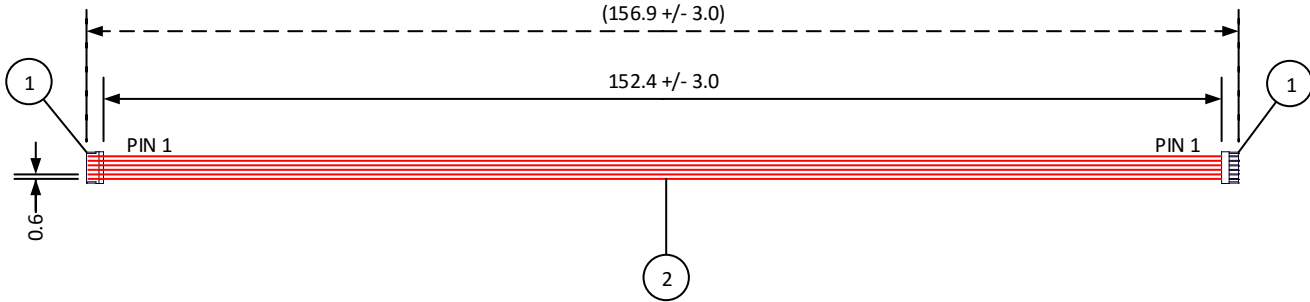

Email & Skype: info@chipsmall.com Web: www.chipsmall.com

Address: A1208, Overseas Decoration Building, #122 Zhenhua RD., Futian, Shenzhen, China

4		3		2		1		
ITEM	CONNECTOR PART NO.	DESCRIPTION	IPI CHECK	EOR CHECK	Applicable Tooling			
1	See Table 1	XSR CONNECTOR			BCD			
2	UL11136, 36 AWG	RED			TABLE 1			

ITEM	NUMBER OF CIRCUITS	CONNECTOR PART NO.	ASSEMBLY PART NUMBER	TOTAL WIRE REQUIRED
1	2	02XSR-36S	A02XSR02XSR36R152A	304.8 mm
1	4	04XSR-36S	A04XSR04XSR36R152A	609.6 mm
1	6	06XSR-36S	A06XSR06XSR36R152A	914.4 mm
1	10	10XSR-36S	A10XSR10XSR36R152A	1,524 mm

D
C
B
A

D
C
B
A

SCALE	1: 1	
DIMENSIONS	All dimensions are in MM with a tolerance of +/- 3.0 unless otherwise specified.	
DRAWN BY	STEVEN PILKINGTON	SEE TABLE 1
CHECKED BY	JUSTIN BAKER	2/25/2016
CUSTOMER NAME	CUSTOMER PART NO.	
DESCRIPTION	0.6 mm Pitch XSR Standard Catalog Assembly - 6" Overall Length - Pin out: 1 to 1	
ASSEMBLY PART NO.		
DRAWING NO. & REVISION	REVISED	
GAM-002		