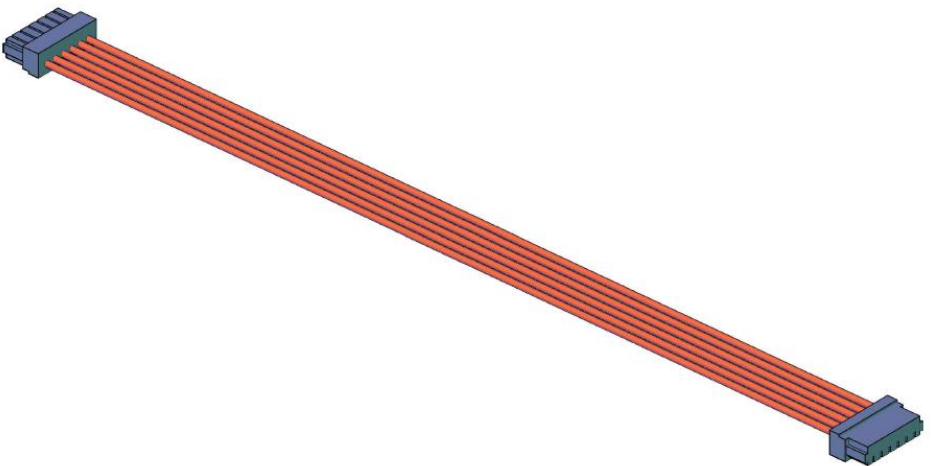

Email & Skype: info@chipsmall.com Web: www.chipsmall.com

Address: A1208, Overseas Decoration Building, #122 Zhenhua RD., Futian, Shenzhen, China

4		3		2		1		
ITEM	CONNECTOR PART NO.	DESCRIPTION	IPI CHECK	EOR CHECK	Applicable Tooling			
1	See Table 1	XSR CONNECTOR			BCD			
2	UL11136, 36 AWG	RED			TABLE 1			

ITEM	NUMBER OF CIRCUITS	CONNECTOR PART NO.	ASSEMBLY PART NUMBER	TOTAL WIRE REQUIRED
1	2	02XSR-36S	A02XSR02XSR36R152A	304.8 mm
1	4	04XSR-36S	A04XSR04XSR36R152A	609.6 mm
1	6	06XSR-36S	A06XSR06XSR36R152A	914.4 mm
1	10	10XSR-36S	A10XSR10XSR36R152A	1,524 mm

D
C
B
A

D
C
B
A

SCALE	1: 1	
DIMENSIONS	All dimensions are in MM with a tolerance of +/- 3.0 unless otherwise specified.	
DRAWN BY	STEVEN PILKINGTON	SEE TABLE 1
CHECKED BY	JUSTIN BAKER	2/25/2016
CUSTOMER NAME	CUSTOMER PART NO.	
DESCRIPTION	0.6 mm Pitch XSR Standard Catalog Assembly - 6" Overall Length - Pin out: 1 to 1	
ASSEMBLY PART NO.		
DRAWING NO. & REVISION	REVISED	
GAM-002		