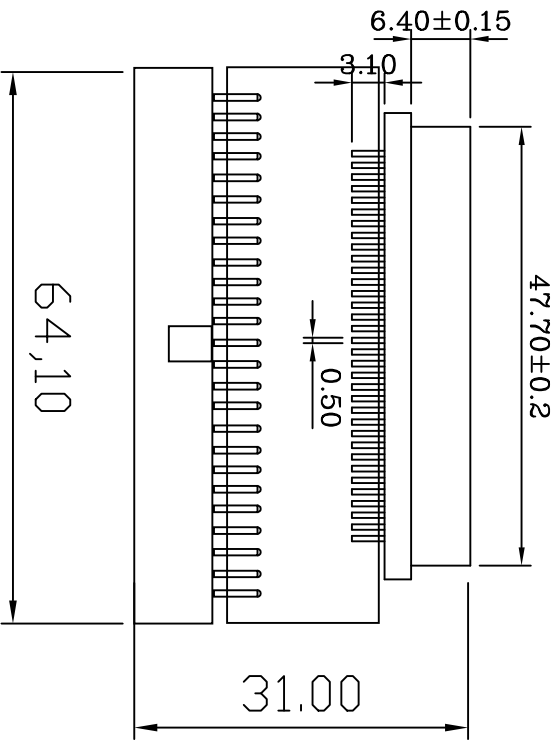

# PIN ASSIGNMENT

P.C.B 1.2MM

A	B	A	B
1	X	35	X
2	X	36	X
3	X	37	X
4	X	38	X
5	X	39	X
6	X	40	X
7	X	41	X
8	X	42	X
9	X	43	X
10	X	44	X
11	X	45	X
12	X	46	X
13	X	47	X
14	X	48	X
15	X	49	X
16	X	50	X
17	X	51	X
18	X	52	X
19	X	53	X
20	X	54	X
21	X	55	X
22	X	56	X
23	X	57	X
24	X	58	X
25	X	59	X
26	X	60	X
27	X	61	X
28	X	62	X
29	X	63	X
30	X	64	X
31	X	65	X
32	X	66	X
33	X	67	X
34	X	68	X

- ① HPD68PIN FEMALE (PLASTIC)
- ② IDC50PIN FEMALE
- ③ P.C.B 1.2MM
- ④ MODEL: CARD

UNLESS OTHERWISE SPECIFIED TOLERANCE		Assmann Electronic GmbH	
ANG.	±0.5	SCALE:	1:1
	0	UNIT:	MM
	±0.3	DRAWN	MICHAEL
	±0.2	CHECKED	/ /
		DATE	02/16/00
		APPROVED	/ /

REV.	A	150D03	CARD TYPE ADAPTER	HPD68PIN FEMALE(PLASTIC) TO IDC50PIN FEMALE CARD TYPE	02/16/00	DATE	SIZE	REV.	FILE NAME:
							A4	A	150D03

DRAWN NAME: 150D03

PRODUCT NO. AB 845