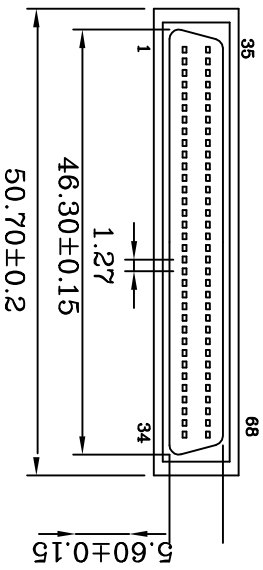

# PIN ASSIGNMENT

P.C.B 1.2MM

A	B	A	B
1	X	35	X
2	X	36	X
3	X	37	X
4	X	38	X
5	X	39	X
6	X	40	X
7	X	41	X
8	X	42	X
9	X	43	X
10	X	44	X
11	X	45	X
12	X	46	X
13	X	47	X
14	X	48	X
15	X	49	X
16	X	50	X
17	X	51	X
18	X	52	X
19	X	53	X
20	X	54	X
21	X	55	X
22	X	56	X
23	X	57	X
24	X	58	X
25	X	59	X
26	X	60	X
27	X	61	X
28	X	62	X
29	X	63	X
30	X	64	X
31	X	65	X
32	X	66	X
33	X	67	X
34	X	68	X

- ① HPD68PIN FEMALE (PLASTIC)
- ② IDC50PIN FEMALE
- ③ P.C.B 1.2MM
- ④ MODEL: CARD

UNLESS OTHERWISE SPECIFIED TOLERANCE		Assmann Electronic GmbH	
ANG.	±0.5	SCALE:	1:1
	0	UNIT:	MM
	±0.3	DRAWN	MICHAEL
	±0.2	CHECKED	/ /
		DATE	02/16/00
		APPROVED	/ /

REV.	A	150D03	CARD TYPE ADAPTER	HPD68PIN FEMALE(PLASTIC) TO IDC50PIN FEMALE CARD TYPE	02/16/00	DATE	SIZE	REV.	FILE NAME:
							A4	A	150D03

DRAWN NAME: 150D03

PRODUCT NO. AB 845