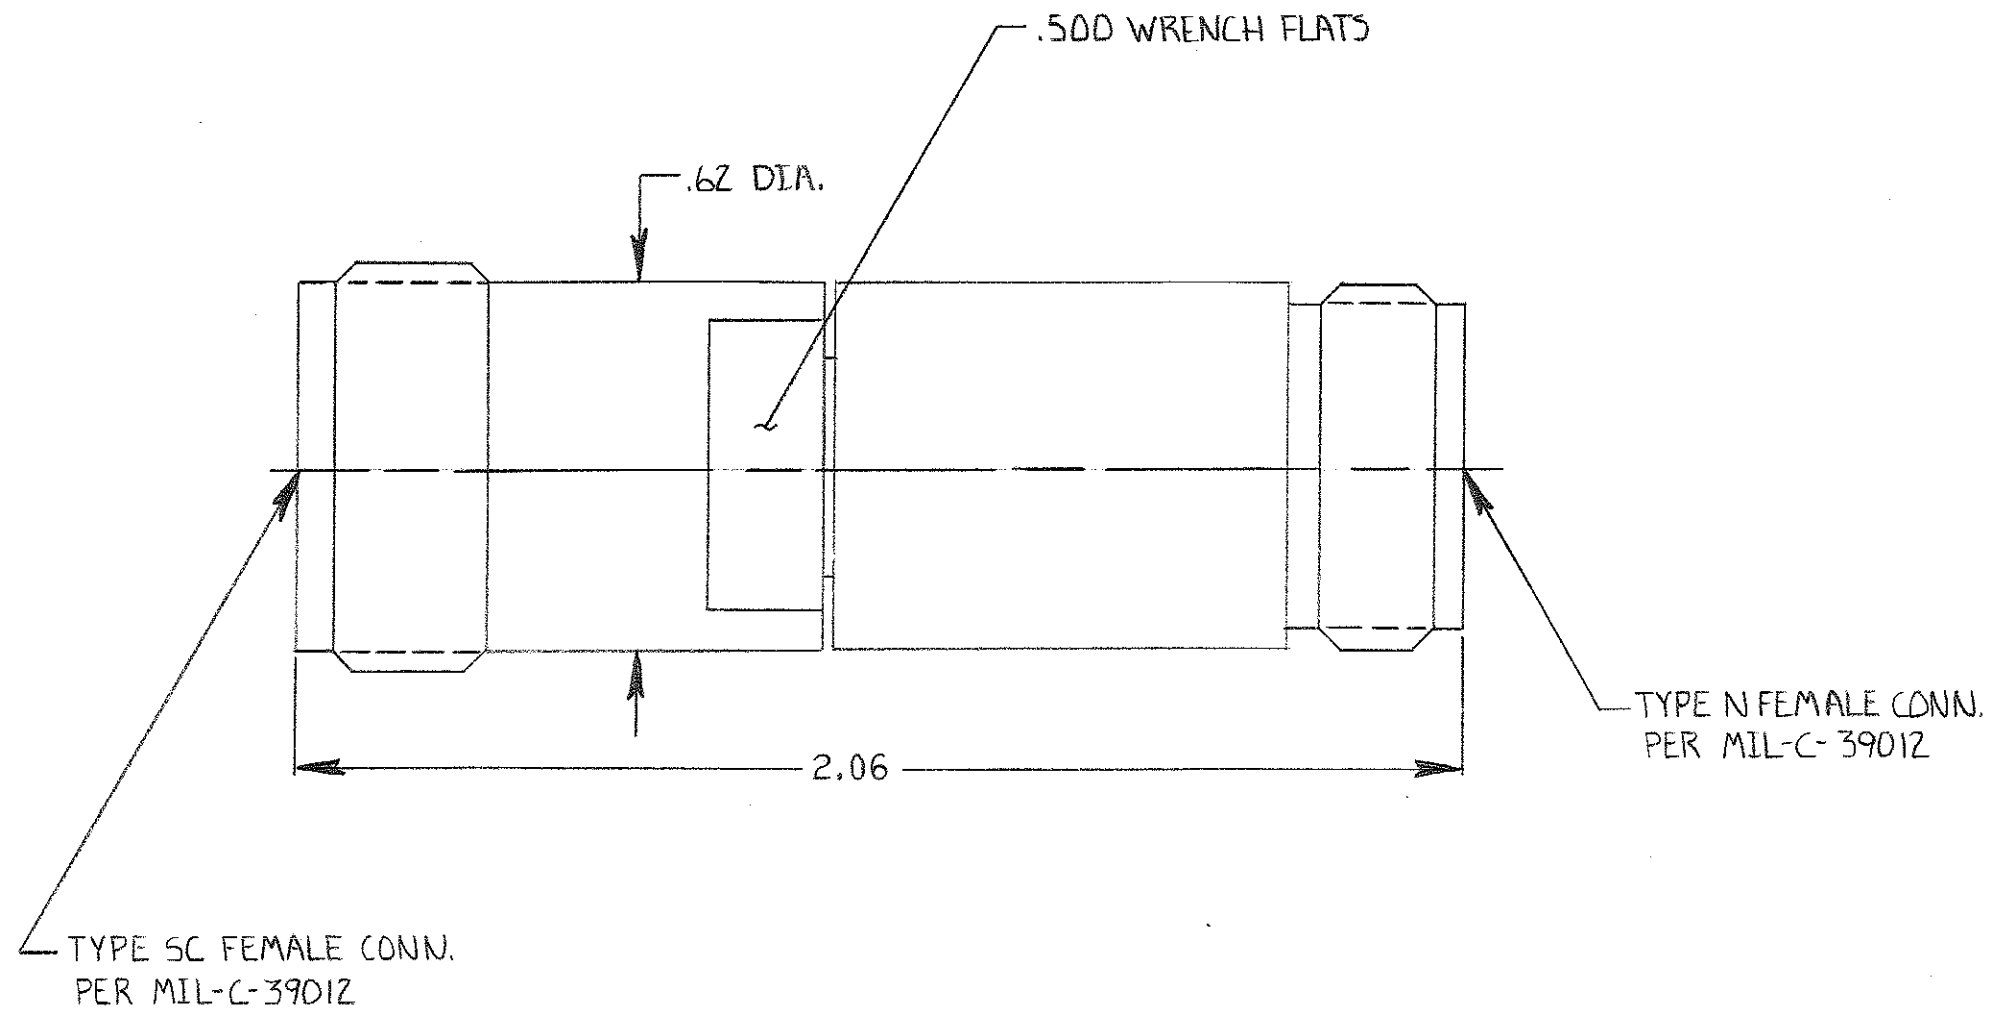

DRAWING NUMBER
ADT-2639-NF-SCF-02
REV.
A

REV	DESCRIPTION	DATE
-	RELEASED	
-1	UPDATE MDD, ND	2-21-91
A	ECN 12378	1-20-93

UNLESS OTHERWISE NOTED DIMENSIONS ARE IN INCHES AND AFTER PLATING TOLERANCES ARE: 3 PLACE DECIMALS $\pm .005$ 2 PLACE DECIMALS $\pm .02$ FRACTIONS $\pm 1/64$ PARALLELITY: T.I.R. _____ FLATNESS: T.I.R. _____ CONCENTRICITY: T.I.R. _____ ANGLES AND PERPENDICULARITY: $\pm 1^\circ$		MIDWEST MICROWAVE		
		DRAWN/DATE 9-28-90 D. M. E.	TITLE ADAPTER	
		CHECKED/DATE AS 9-28-90		
		ENG./DATE Ac 9-28-90		
		APPROVED/DATE 	MODEL NUMBER ADT-2639-NF-SCF-02	
		FSCH NO. 34078	SCALE: 3:1	SHEET 1 of 1
NOTICE: The information contained in this drawing is proprietary and must not be used without the permission of Midwest Microwave.				