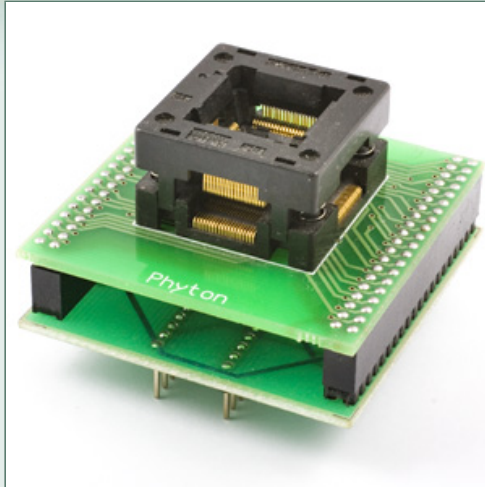

Adapter price

Purchase

Description:

DIP40/QFP100 specialized adapter for Ti TIVA microcontrllers. Device package dimensions: body - 14.0 x 14.0 x 1.0 mm, body with pins - 16.0 x 16.0 mm, 0.5 mm pitch.

Supported Devices: