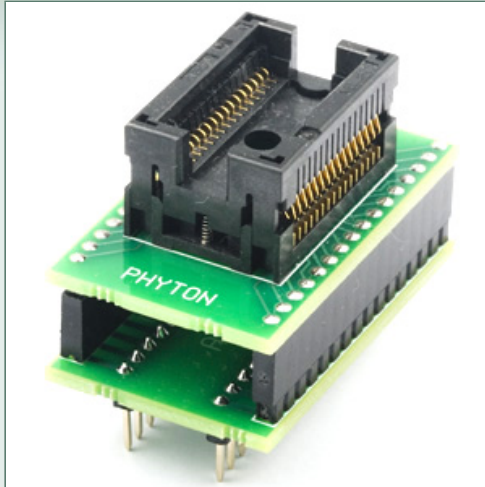

AE-SC18/28-25XX-2

» DIP28/SOIC28 specialized adapter for 25XX serial EEPROM, FLASH

Adapter price

Purchase

Description:

DIP28/SOIC28 specialized adapter for 25XX serial EEPROM, FLASH. Device package dimensions: body width 300 mil (7.65 mm), 1.27 mm pitch.

Supported Devices:

Click the device programmer model below to get an appropriate list of the devices supported by this programmer with this adapter:

- [ChipProg-481](#)
- [ChipProg-G41](#)

[Adapter Connection Table](#)

Adapter Connection Table:

DIP-28	SOIC-28	74LVC1T45	74LVC1T45	74LVC1T45	74LVC1T45	C1..C4, 0.1uF
1	1					
2	2					
3	3					
4	4					
5	5		5			
6	6	5				
7		3				
	7	4				
8	8	1,6	1,6	1,6	1,6	1
9	9					
10	10					
11	11					
12	12					
13	13					
14			3			
	14		4			
15				3		
	15			4		
16	16	2	2	2	2	2
17	17					
18	18					
19	19					
20	20					
21					3	
	21				4	
22	22					
23	23			5		
24	24				5	
25	25					
26	26