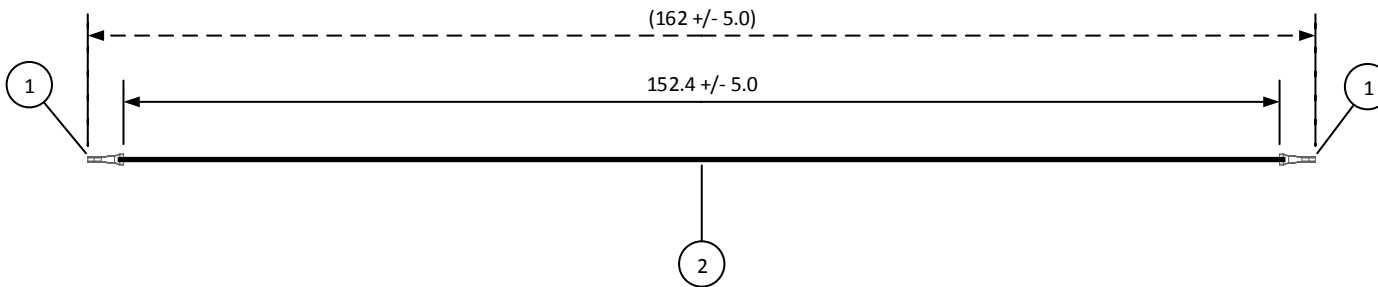

Email & Skype: info@chipsmall.com Web: www.chipsmall.com

Address: A1208, Overseas Decoration Building, #122 Zhenhua RD., Futian, Shenzhen, China

4		3		2		1	
ITEM	CONNECTOR PART NO.	DESCRIPTION	IPI CHECK	EOR CHECK	Applicable Tooling		
1	SSHL-002T-P0.2	GH CONNECTOR CONTACT			APPLICATOR		
2	UL1571, 28 AWG	BLACK					

JST

SCALE	CUSTOMER NAME	CUSTOMER PART NO.
1:1		
DIMENSIONS	DESCRIPTION	
All dimensions are in MM with a tolerance of +/- 3.0 unless otherwise specified.	1.25 mm Pitch GH Series Standard Leads - 6" Inside Length DOUBLE-END LEADS	
DRAWN BY	ASSEMBLY PART NO.	
STEVEN PILKINGTON	AGHGH28K152	
CHECKED BY	DRAWING NO. & REVISION	REVISED
JUSTIN BAKER	GAM-047	3/7/2016