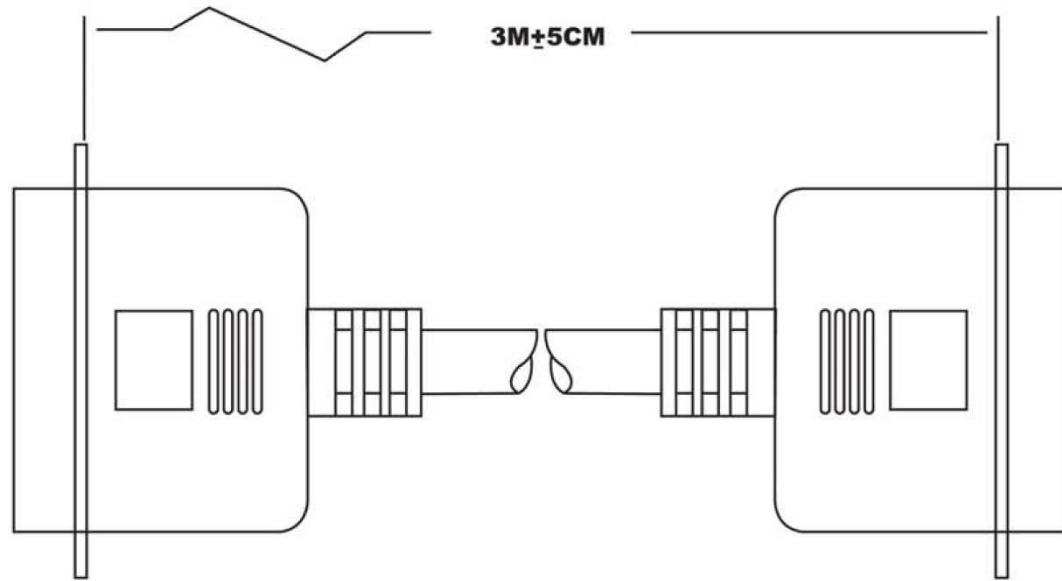

Email & Skype: info@chipsmall.com Web: www.chipsmall.com

Address: A1208, Overseas Decoration Building, #122 Zhenhua RD., Futian, Shenzhen, China

Configuration:

CN36M	CN36M
1	1
2	2
3	3
4	4
5	5
6	6
7	7
8	8
9	9
10	10
11	11
12	12
13	13
14	14
15	15
16	16
17	17
18	18
19	19
20	20
21	21
22	22
23	23
24	24
25	25
26	26
27	27
28	28
29	29
30	30
31	31
32	32
33	33
34	34
35	35
36	36
Shield	Shield

CN36 Male

CN36 Male

Material:

- 1.Cable: #28 36C+1+AL/MY(Beige PVC Jacket) O.D:9.0MM
- 2.Both connectors with normal type
- 3.Overall Molded with beige PVC

Notes:

- 1.Total Length: 3M±5CM
- 2.Color: Beige
- 3.Molded Type