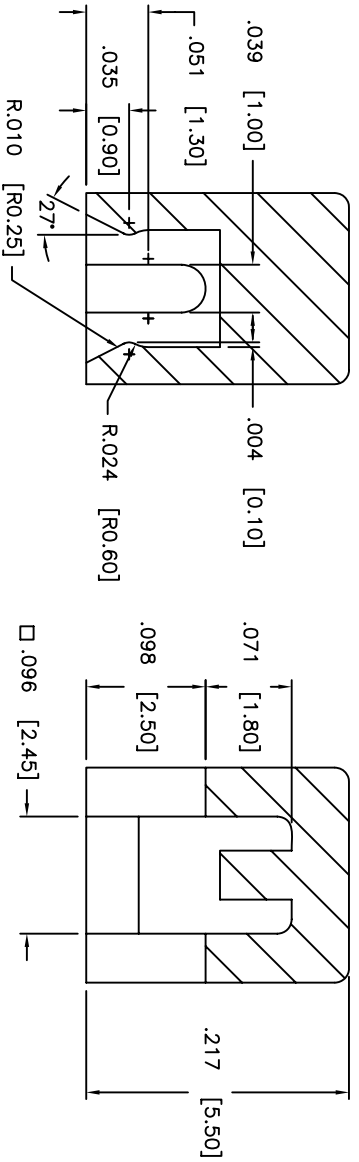

DESCRIPTION: SMALL SQUARE CAP FOR USE WITH ADTS*644 SWITCHES

MATERIAL: THERMOPLASTIC (ABS)

- NOTES:
 1. EXAMPLE PART NO.: AKTSC61K IS A SQUARE BLACK CAP.
 2. CAP FITS ADTS SERIES

PART NO.	COLOR
B	BLUE
K	BLACK
G	GREEN
Y	YELLOW
R	RED
I	IVORY
GE	GRAY
S	SALMON

THIRD ANGLE PROJECTION

DO NOT SCALE
 DRAWING NO. AKTSC61_

DATE: 12/11/06

REV: A

DATE	SYM	REVISION RECORD	DWN.	CK.