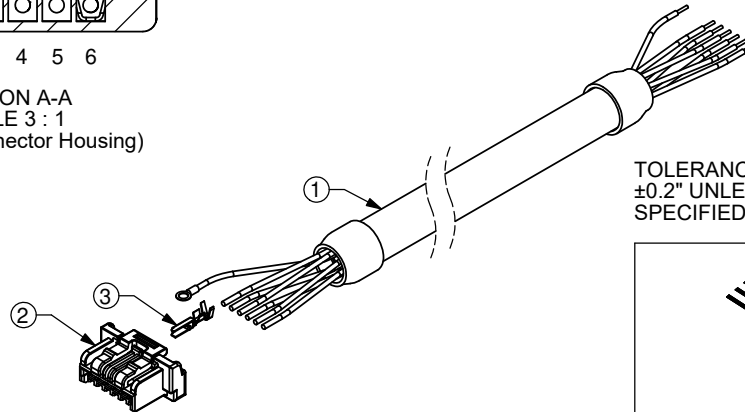

SECTION A-A  
SCALE 3 : 1  
(Back of Connector Housing)

NOTES 1: case\_GND (green) is connected internally to GND (green/white)  
2: drain (black) connected internally to cable shielding

TOLERANCE:  
±0.2" UNLESS OTHERWISE  
SPECIFIED