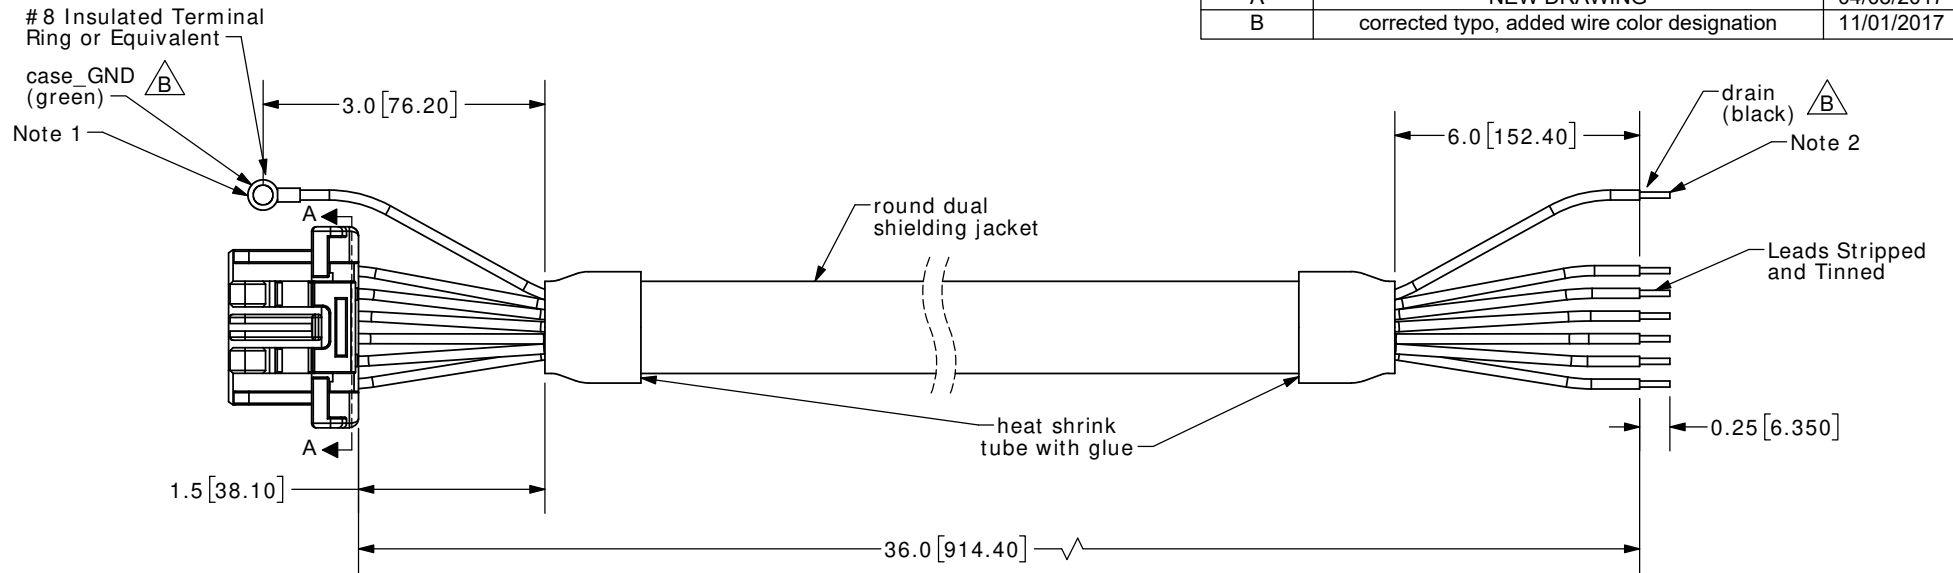

REV.	DESCRIPTION	DATE
A	NEW DRAWING	04/03/2017
B	corrected typo, added wire color designation	11/01/2017

Connector Pinout			
#	Function	Color	
		Primary	Stripe
1	+5 V	White	Green
2	B	Blue	White
3	A	White	Blue
4	GND	Green	White
5	TBIT	Orange	White
6	MCLR_CS	White	Orange